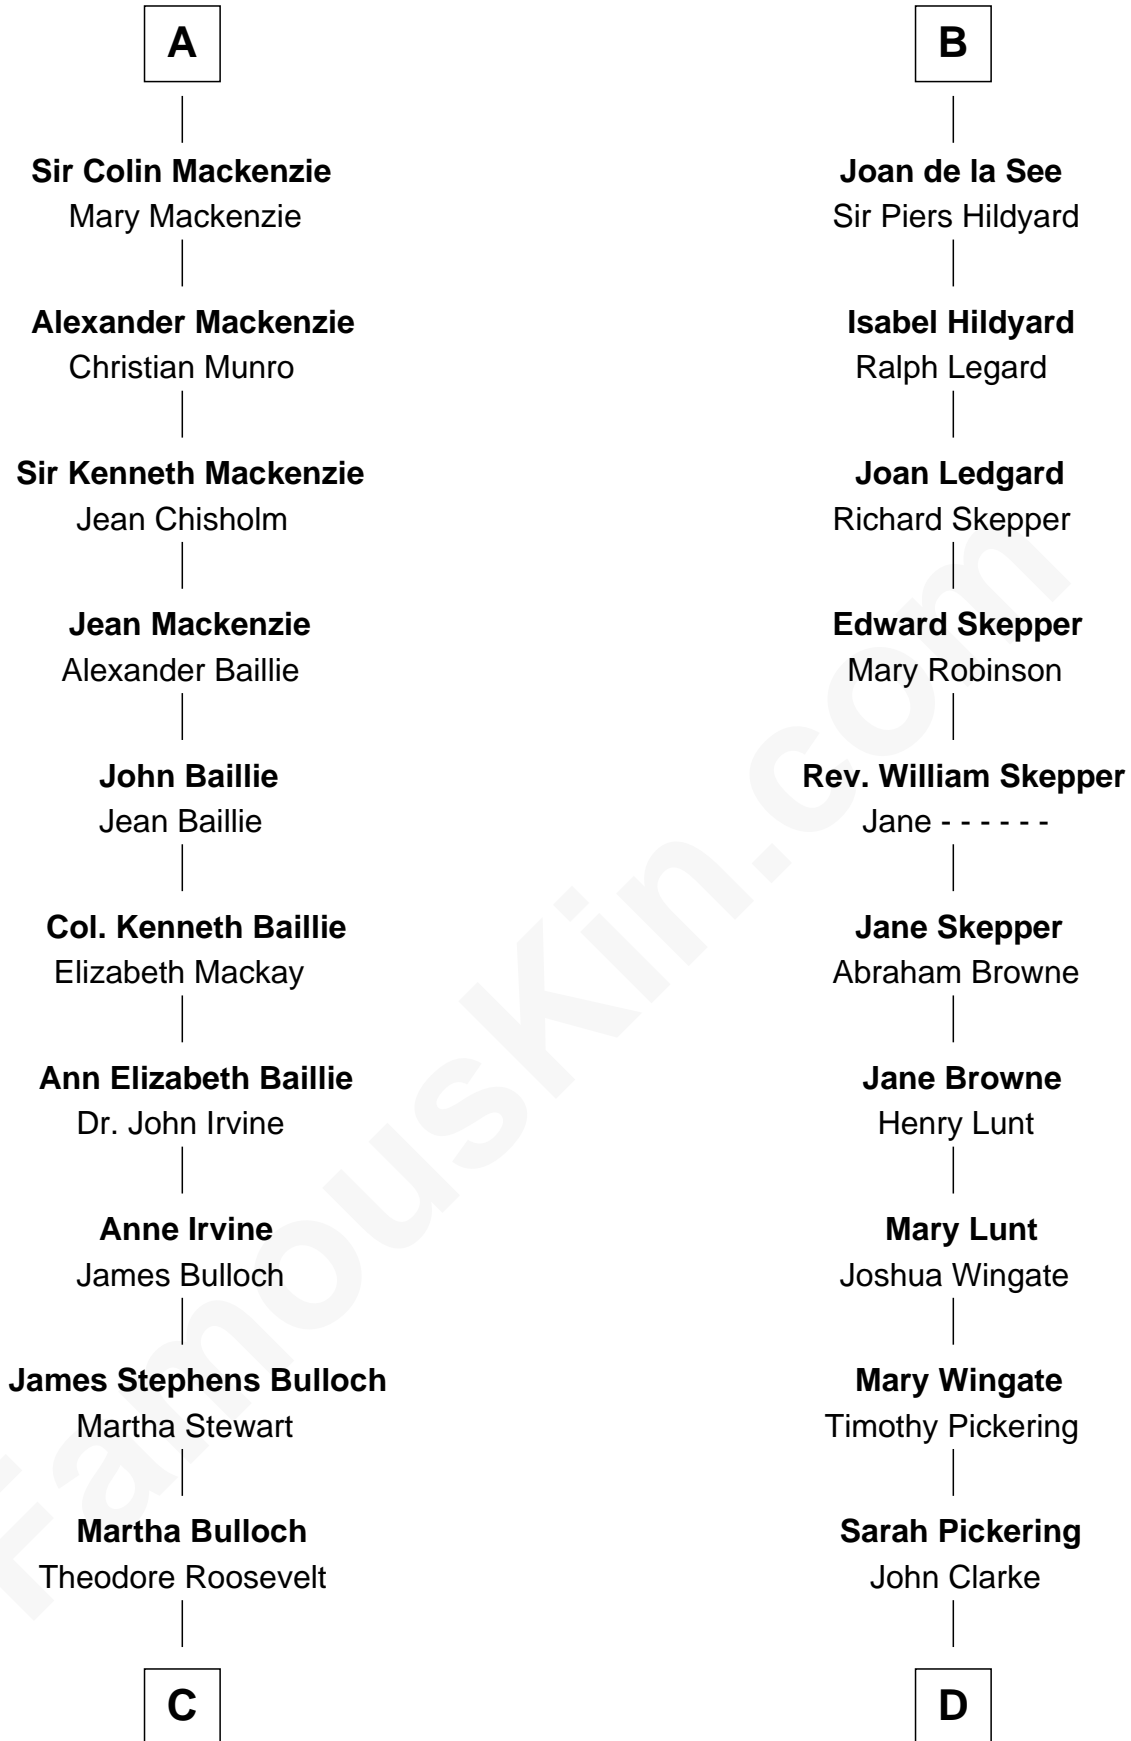

## Relationship Chart of

### Eleanor Roosevelt

*First Lady of President Franklin D. Roosevelt*

**18th cousin 3 times removed of**

### Alice (Lee) Roosevelt

*First Wife of President Theodore Roosevelt*

**C**

**Elliott Roosevelt**  
Anna Rebecca Hall

**Eleanor Roosevelt**  
*First Lady of Franklin Roosevelt*

**D**

**Nancy Clarke**  
Francis Cabot