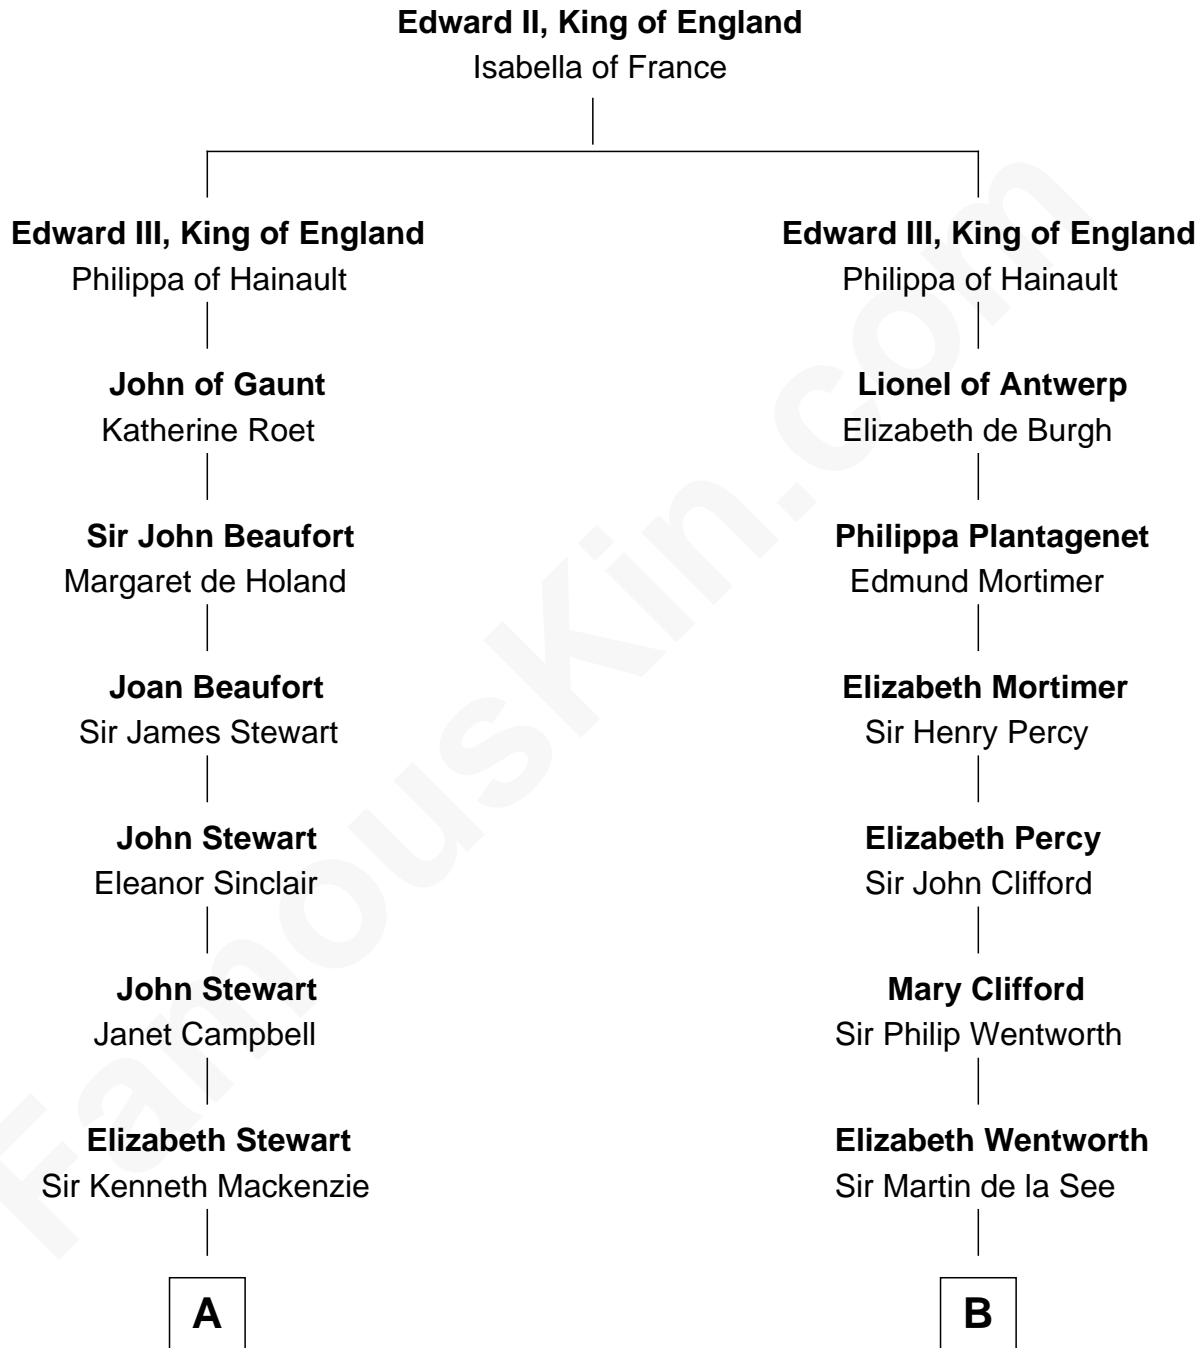

Alice (Lee) Roosevelt

First Wife of President Theodore Roosevelt