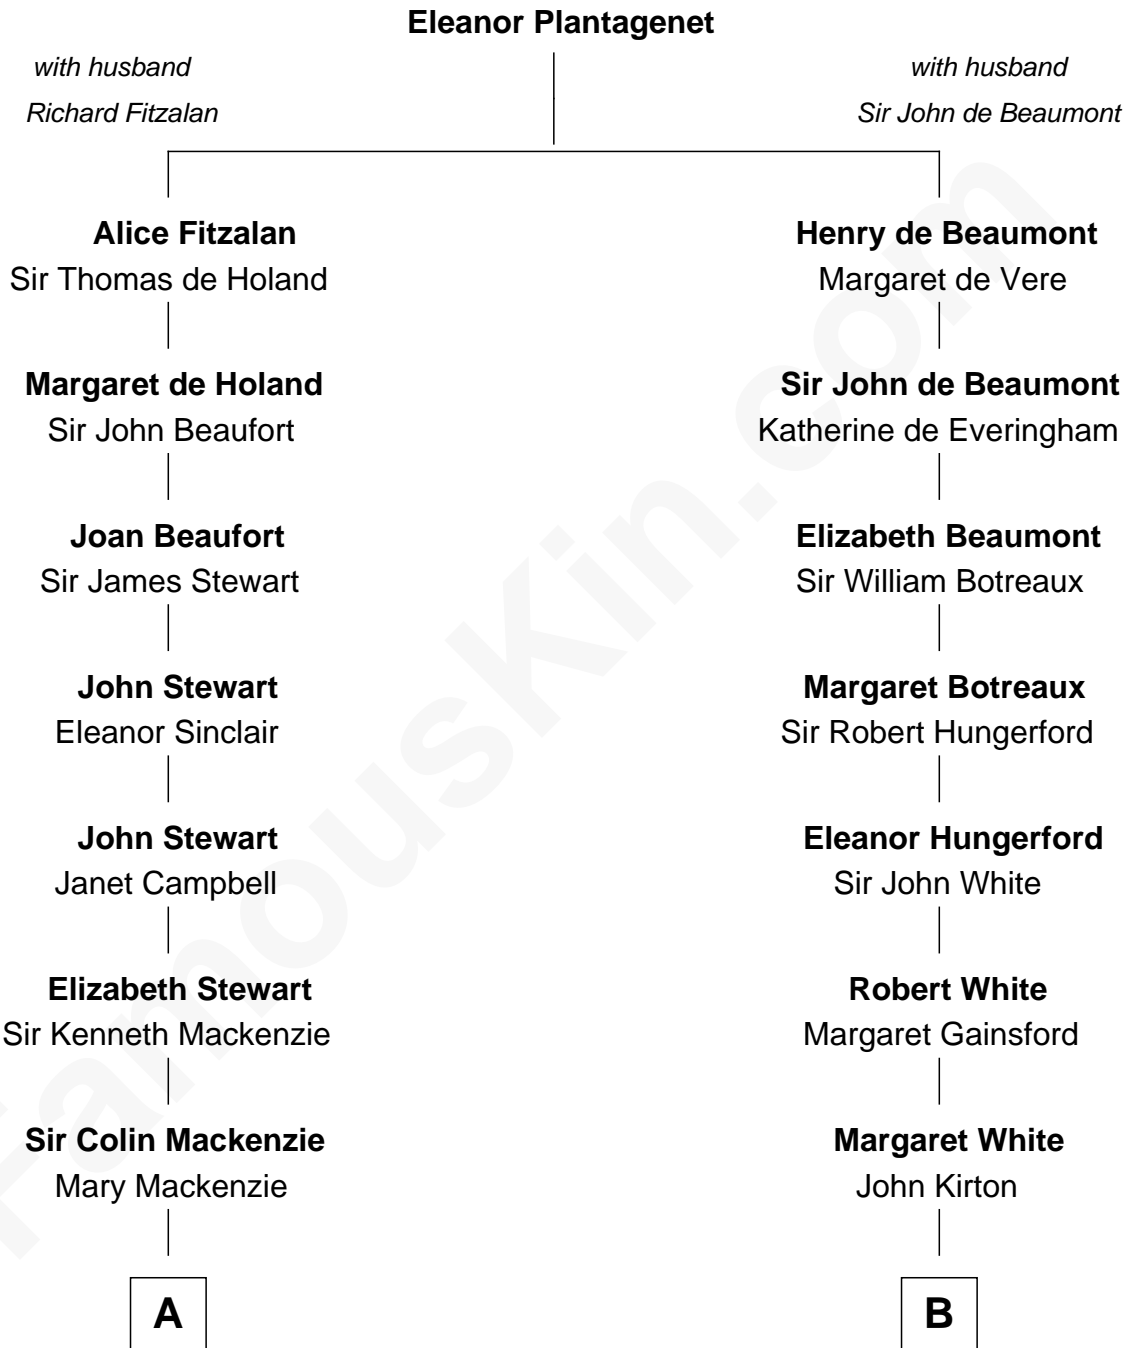

Alice (Lee) Roosevelt

First Wife of President Theodore Roosevelt