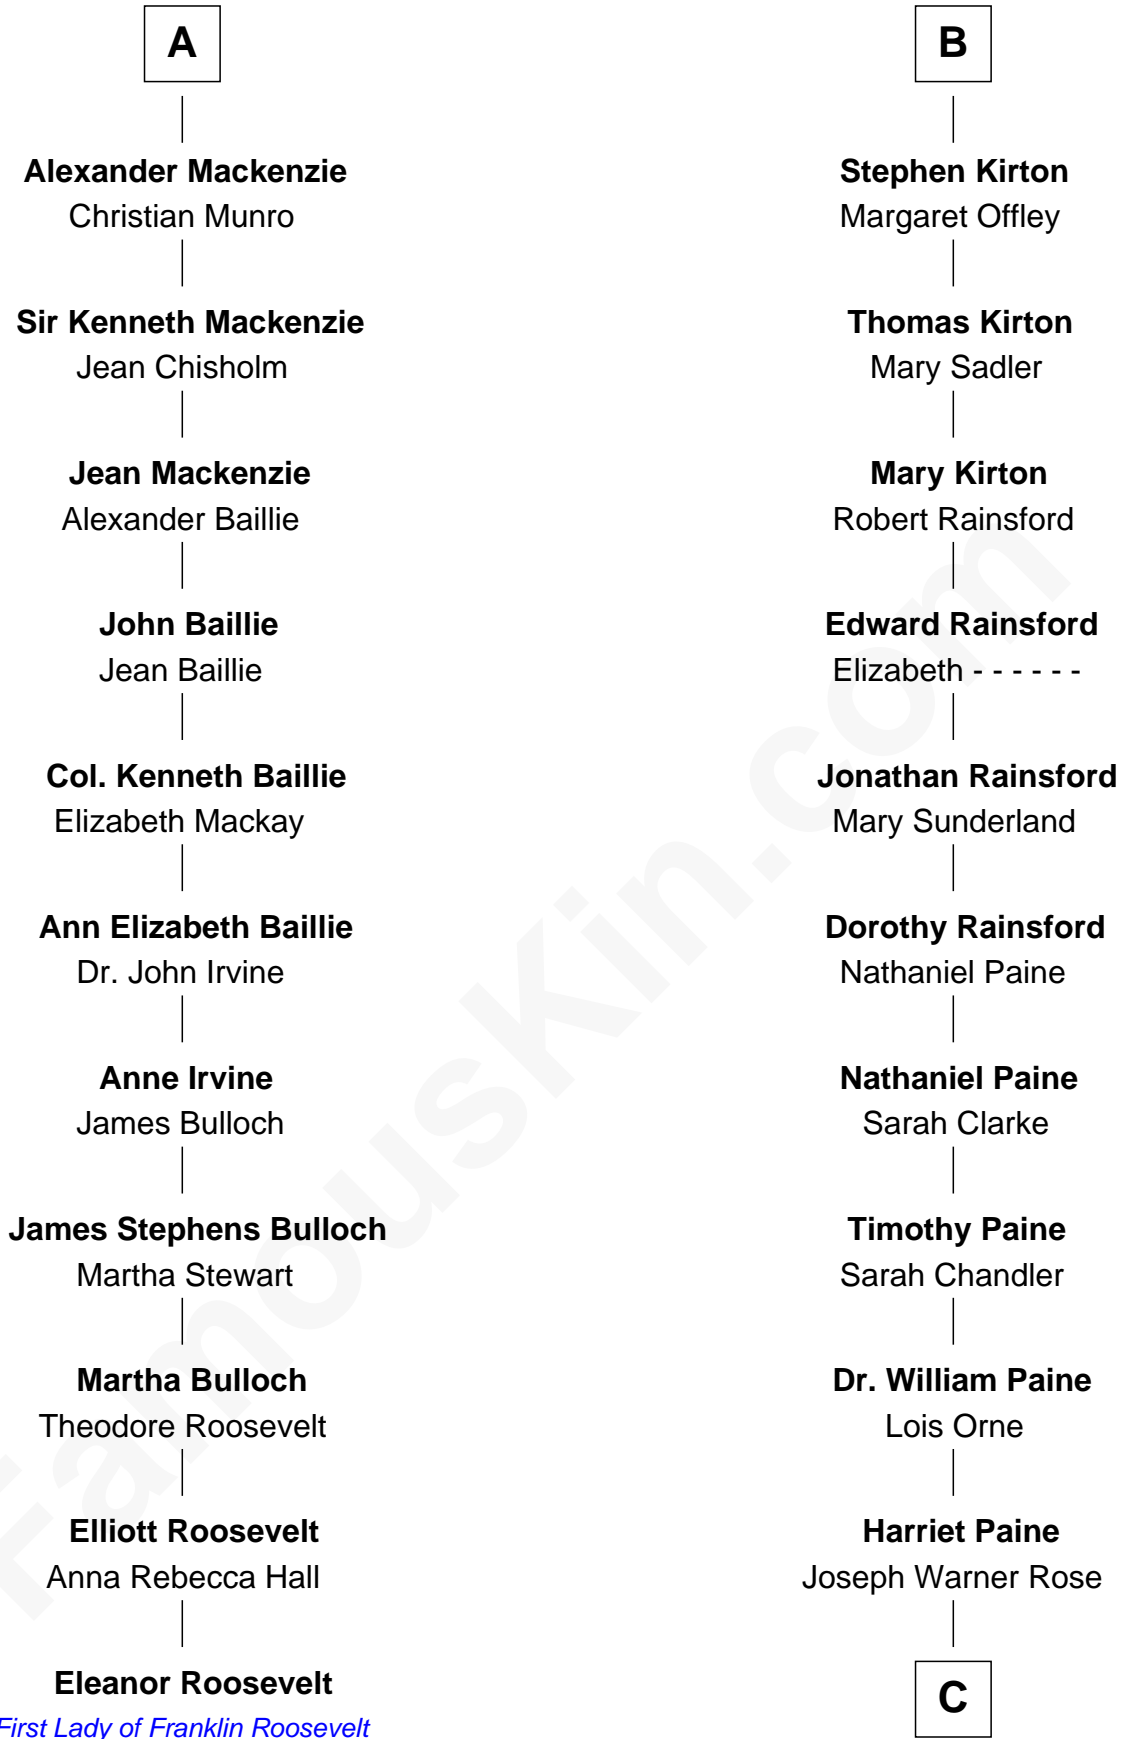

## Relationship Chart of

### Eleanor Roosevelt

*First Lady of President Franklin D. Roosevelt*

17th cousin 2 times removed of

### Alice (Lee) Roosevelt

*First Wife of President Theodore Roosevelt*

**C**

**Harriet Paine Rose**

John Clarke Lee

**George Cabot Lee**

Caroline Watts Haskell

**Alice (Lee) Roosevelt**