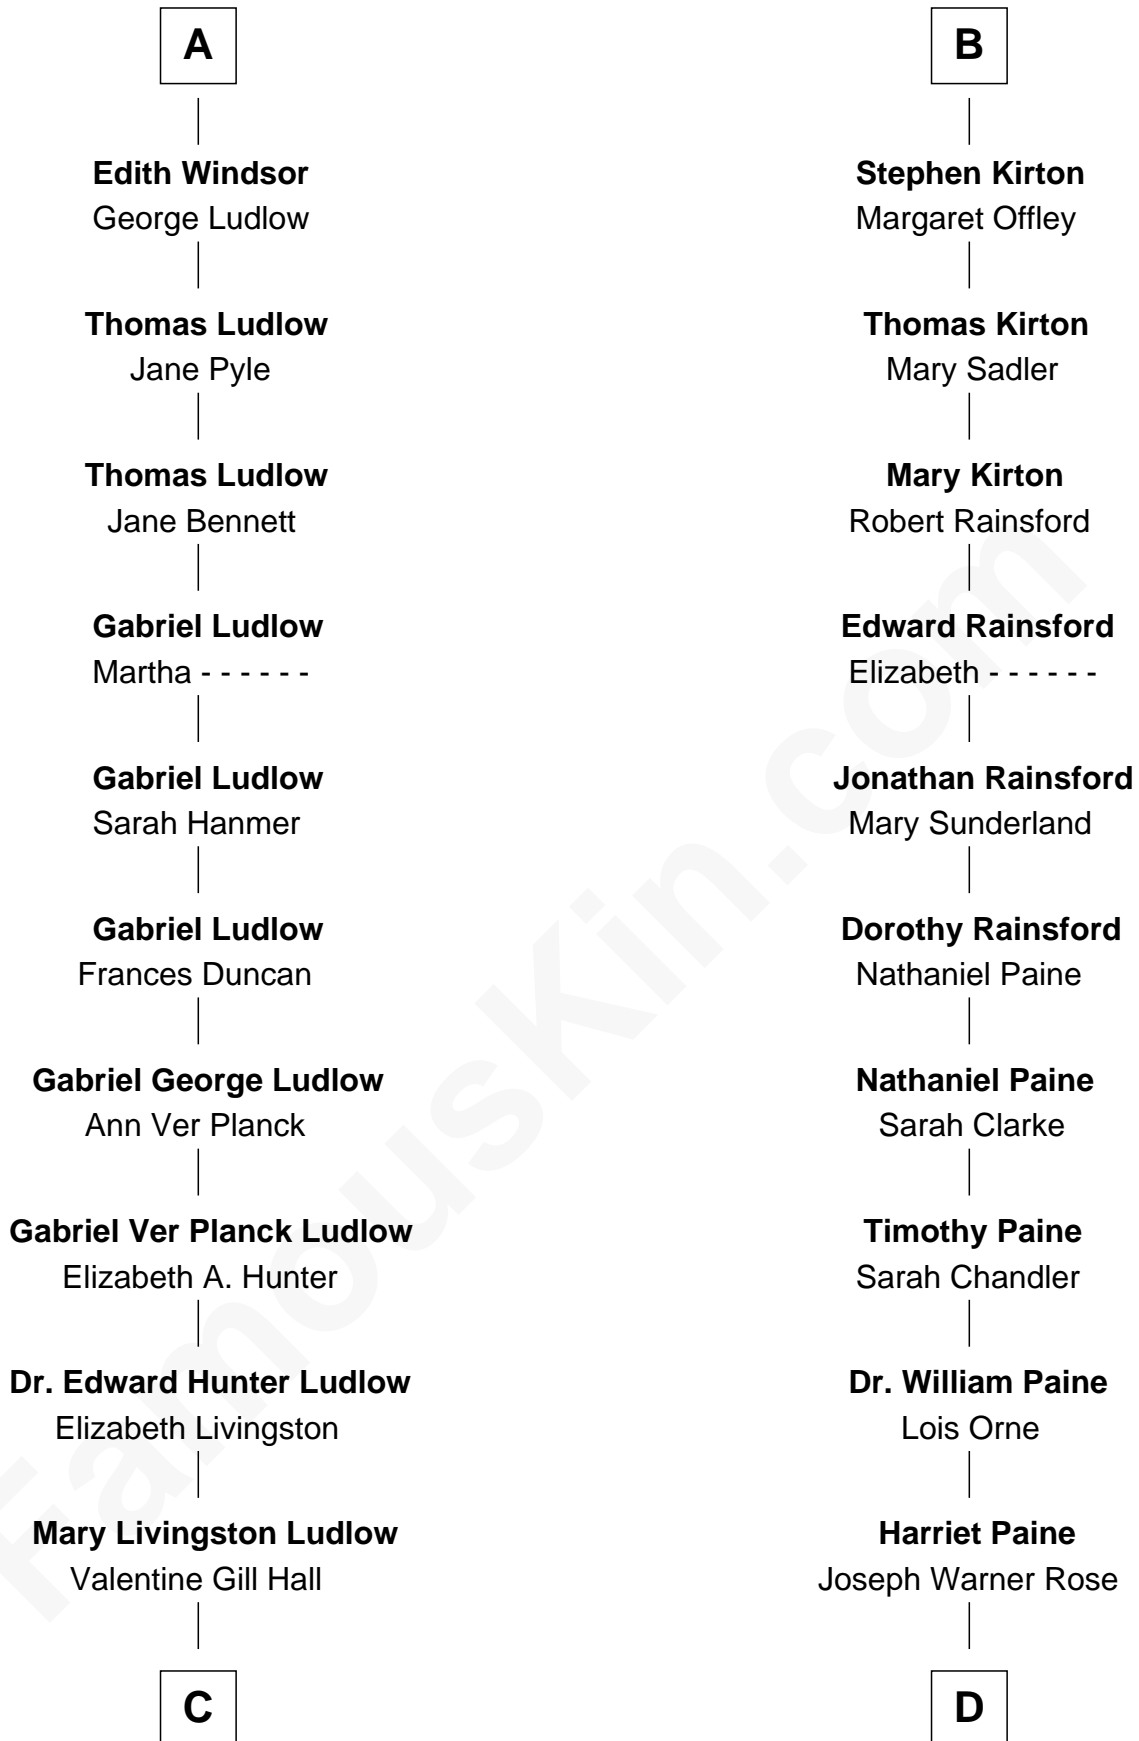

FamousKin.com

Relationship Chart of

Eleanor Roosevelt

First Lady of President Franklin D. Roosevelt

18th cousin 1 time removed of

Alice (Lee) Roosevelt

First Wife of President Theodore Roosevelt

Sir Hugh de Courtenay

Agnes de St. John

C

Anna Rebecca Hall

Elliott Roosevelt

Eleanor Roosevelt

First Lady of Franklin Roosevelt

D

Harriet Paine Rose

John Clarke Lee

George Cabot Lee

Caroline Watts Haskell

Alice (Lee) Roosevelt

Wife of President Theodore Roosevelt

FamousKin.com