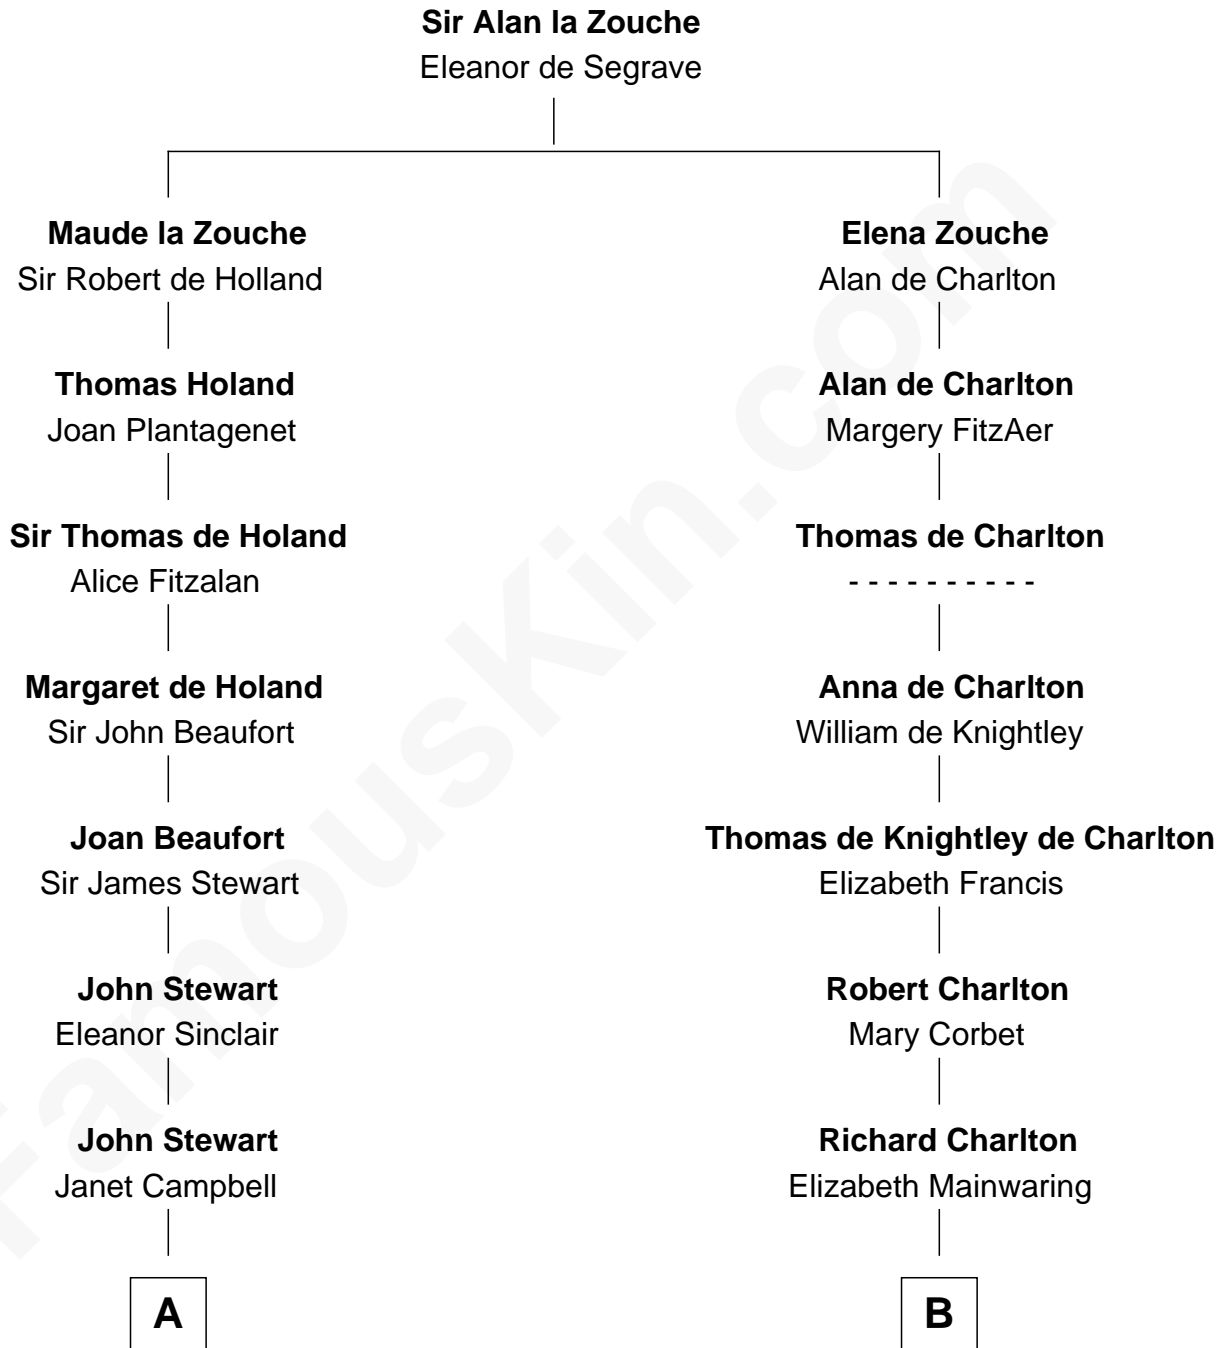

FamousKin.com

Relationship Chart of

Eleanor Roosevelt

First Lady of President Franklin D. Roosevelt

19th cousin 1 time removed of

Alice (Lee) Roosevelt

First Wife of President Theodore Roosevelt

C

Martha Bulloch
Theodore Roosevelt

Elliott Roosevelt
Anna Rebecca Hall

Eleanor Roosevelt
First Lady of Franklin Roosevelt

D

Nathaniel Cabot Lee
Mary Ann Cabot

John Clarke Lee
Harriet Paine Rose

George Cabot Lee
Caroline Watts Haskell

Alice (Lee) Roosevelt
Wife of President Theodore Roosevelt

FamousKin.com