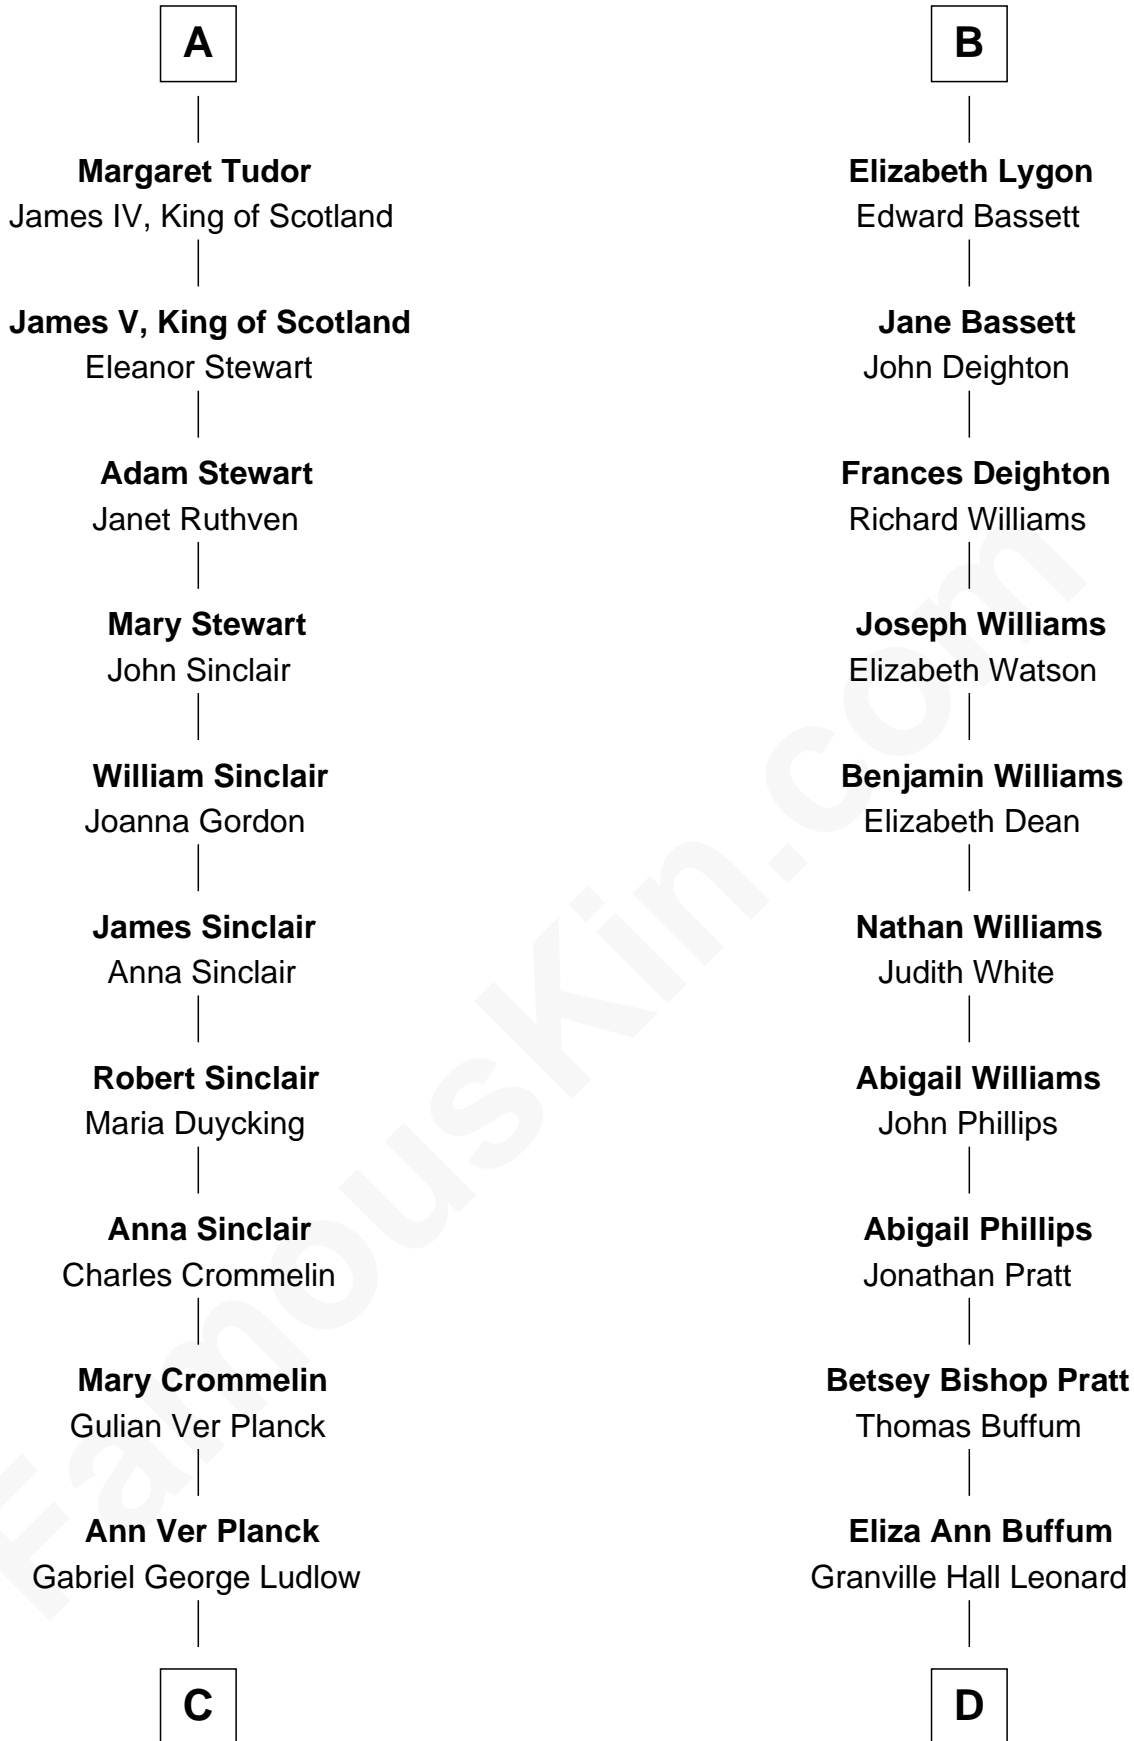

FamousKin.com

Relationship Chart of

Eleanor Roosevelt

First Lady of President Franklin D. Roosevelt

20th cousin 1 time removed of

James Taylor
Singer-Songwriter

C

Gabriel Ver Planck Ludlow

Elizabeth A. Hunter

Dr. Edward Hunter Ludlow

Elizabeth Livingston

Mary Livingston Ludlow

Valentine Gill Hall

Anna Rebecca Hall

Elliott Roosevelt

Eleanor Roosevelt

First Lady of Franklin Roosevelt

D

Emily Roxanna Leonard

Stanford Lyman Haynes

Theodosia Haynes

Alexander Taylor

Dr. Isaac Montrose Taylor

Gertrude Arline Woodard