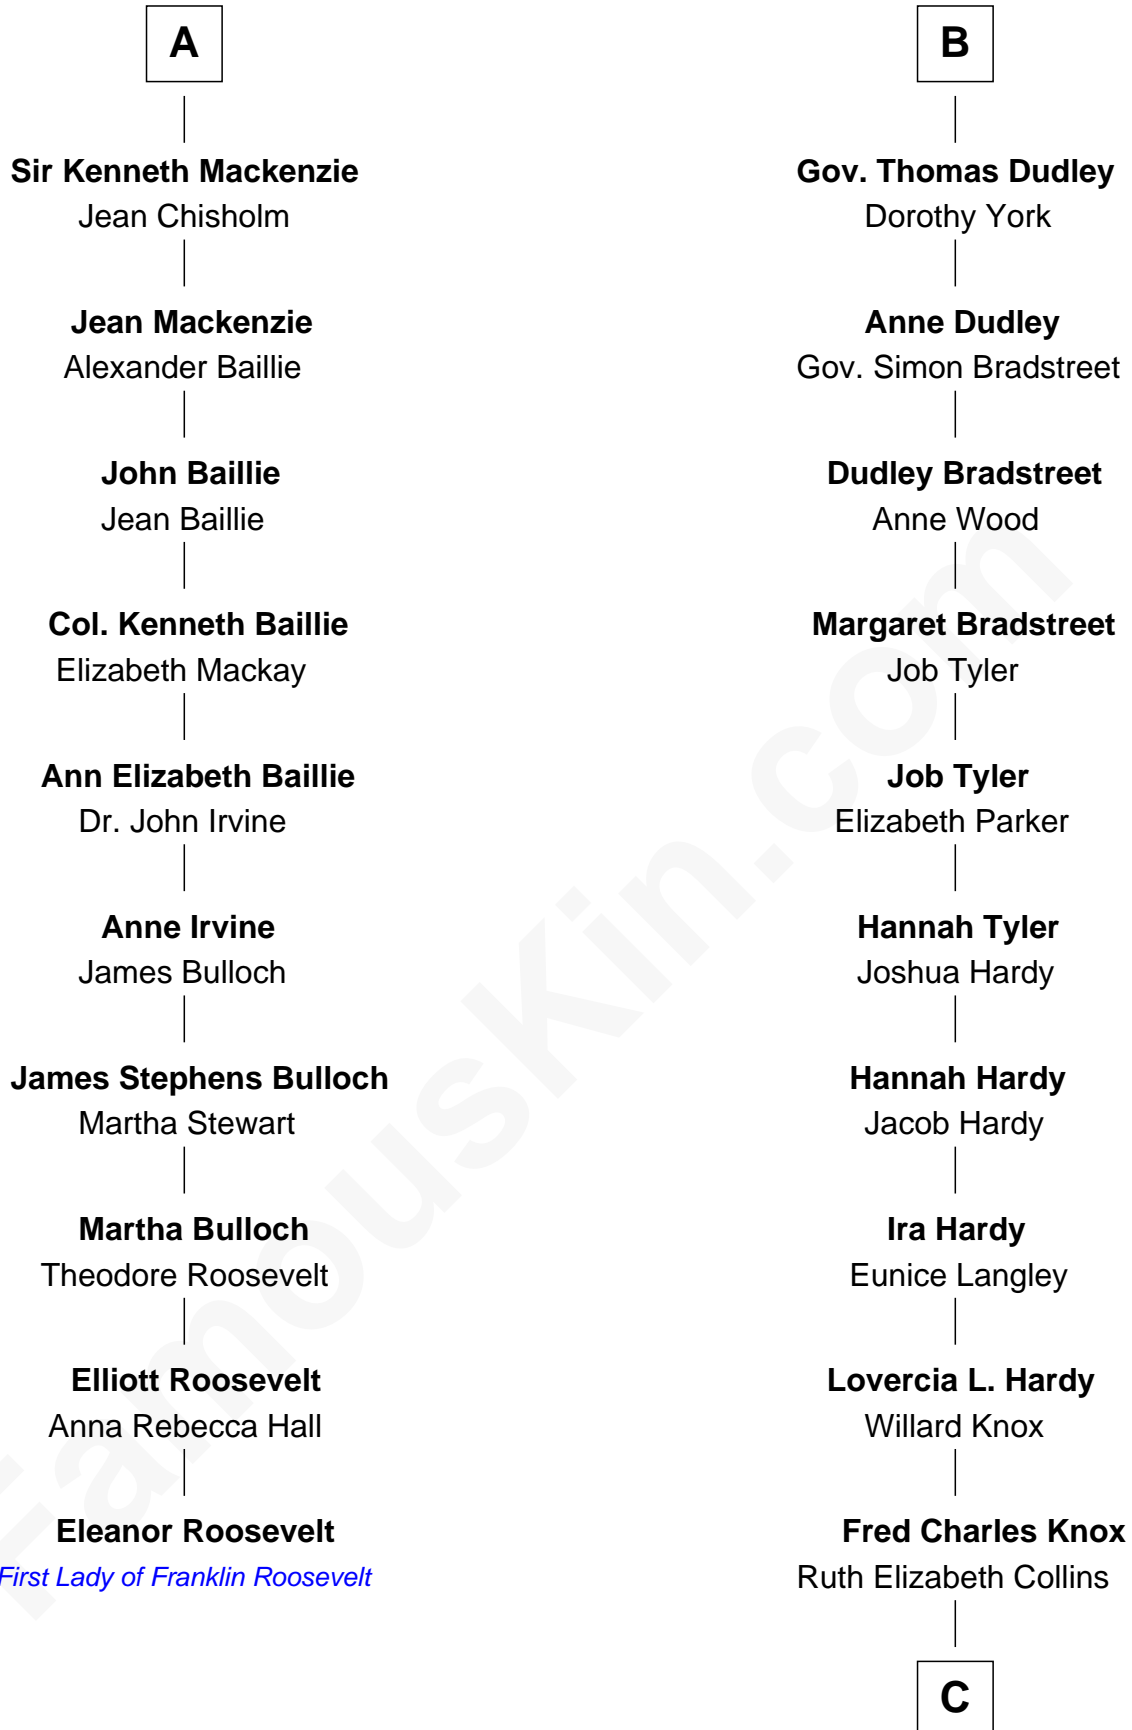

FamousKin.com

Relationship Chart of

Eleanor Roosevelt

First Lady of President Franklin D. Roosevelt

16th cousin 3 times removed of

James Taylor
Singer-Songwriter

Sir Thomas de Holand

Alice Fitzalan

C

Ella Angelique Knox
Henry Herman Woodard

Gertrude Arline Woodard
Dr. Isaac Montrose Taylor

James Taylor
Singer-Songwriter

FamousKin.com