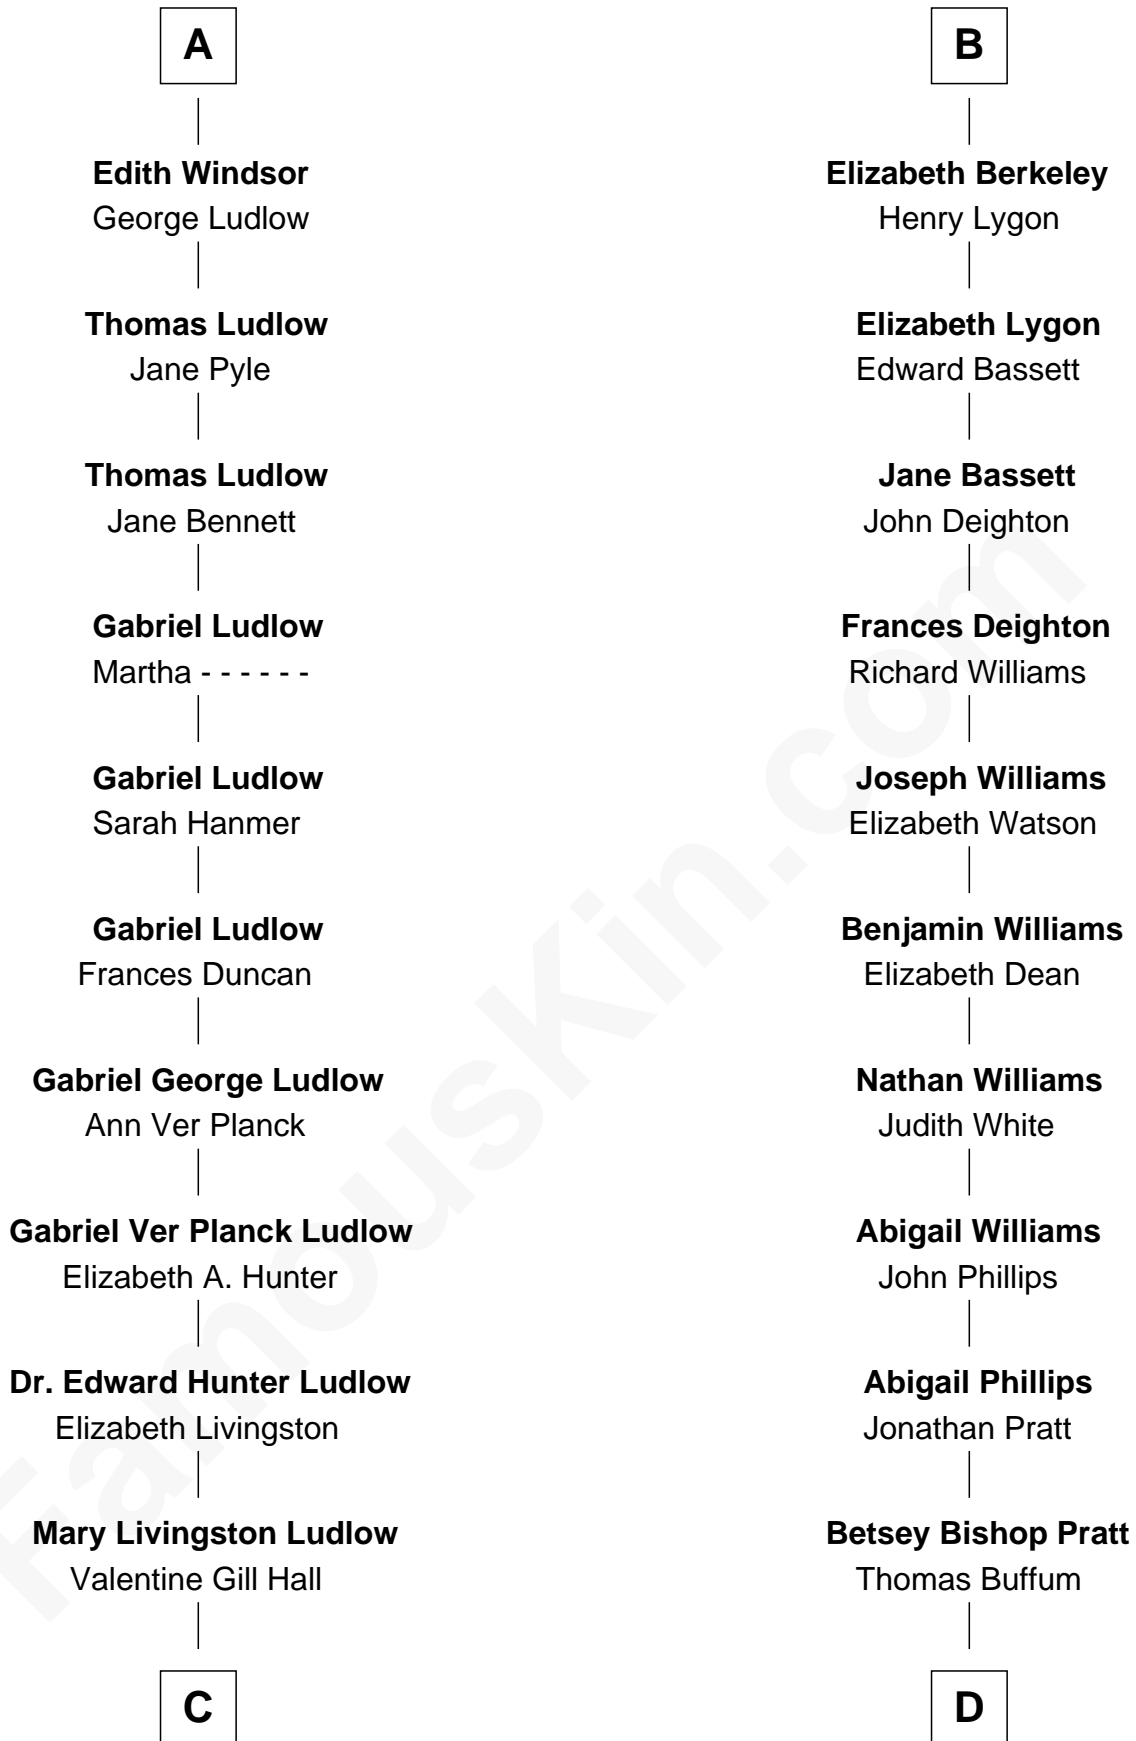

FamousKin.com

Relationship Chart of

Eleanor Roosevelt

First Lady of President Franklin D. Roosevelt

18th cousin 3 times removed of

James Taylor
Singer-Songwriter

Humphrey de Bohun
Elizabeth Plantagenet

C

Anna Rebecca Hall

Elliott Roosevelt

Eleanor Roosevelt

First Lady of Franklin Roosevelt

D

Eliza Ann Buffum

Granville Hall Leonard

Emily Roxanna Leonard

Stanford Lyman Haynes

Theodosia Haynes

Alexander Taylor

Dr. Isaac Montrose Taylor

Gertrude Arline Woodard

James Taylor

Singer-Songwriter

FamousKin.com