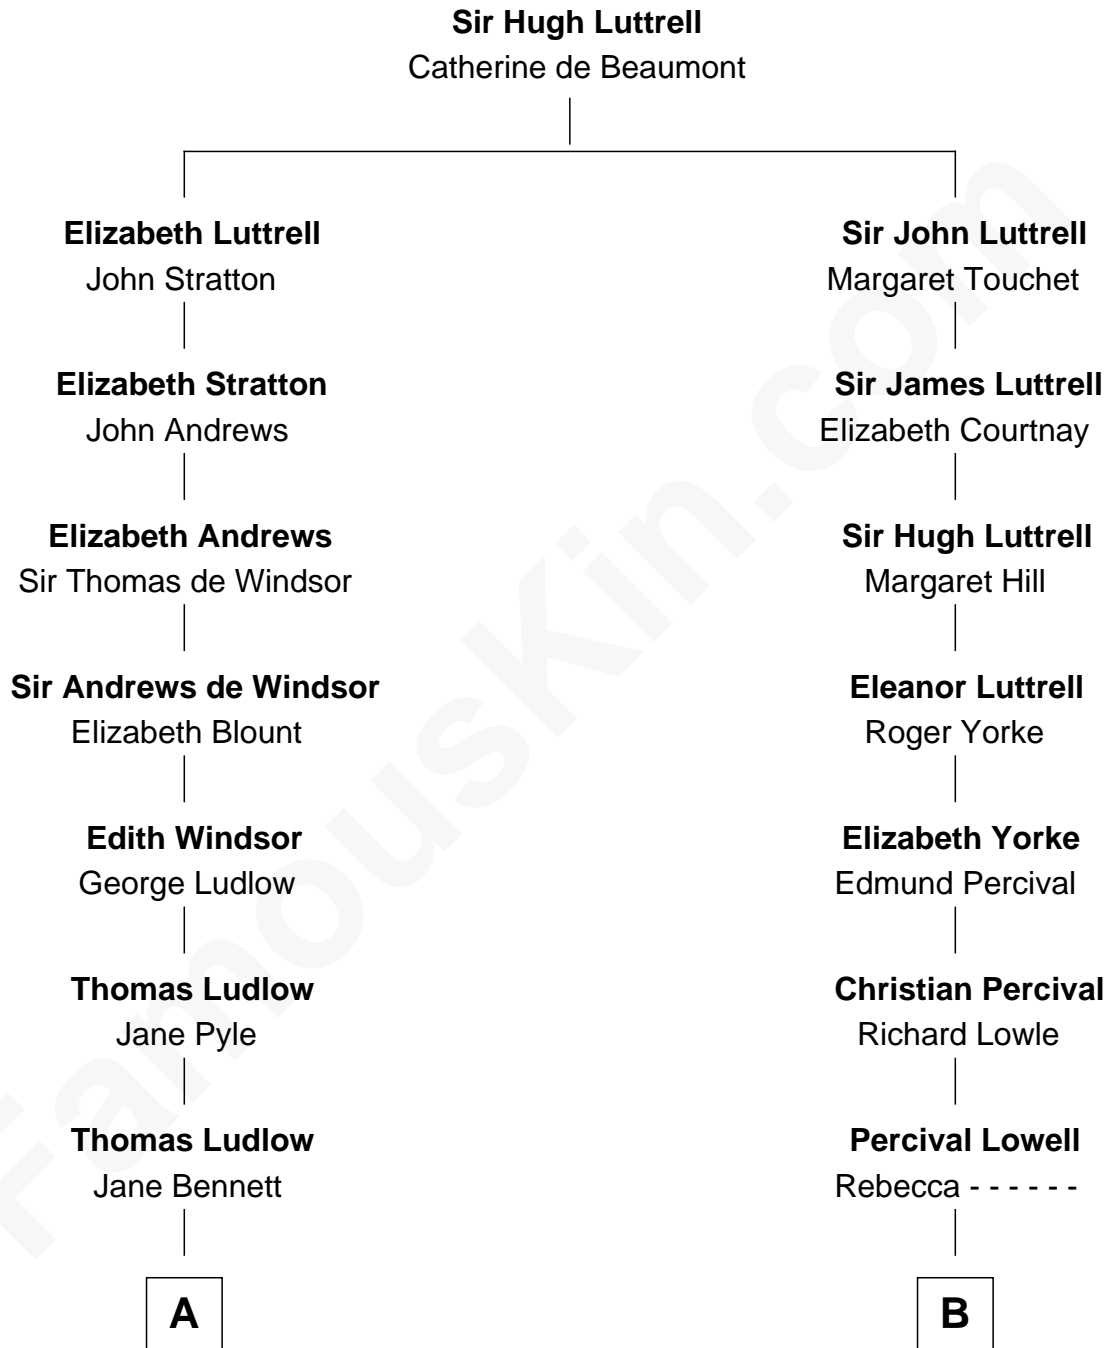

FamousKin.com

Relationship Chart of

Eleanor Roosevelt

First Lady of President Franklin D. Roosevelt

15th cousin 3 times removed of

Marie-Chantal Miller
Crown Princess of Greece

C

Robert Warren Miller
Marie Clara Pesantes

Marie-Chantal Miller
Crown Princess of Greece