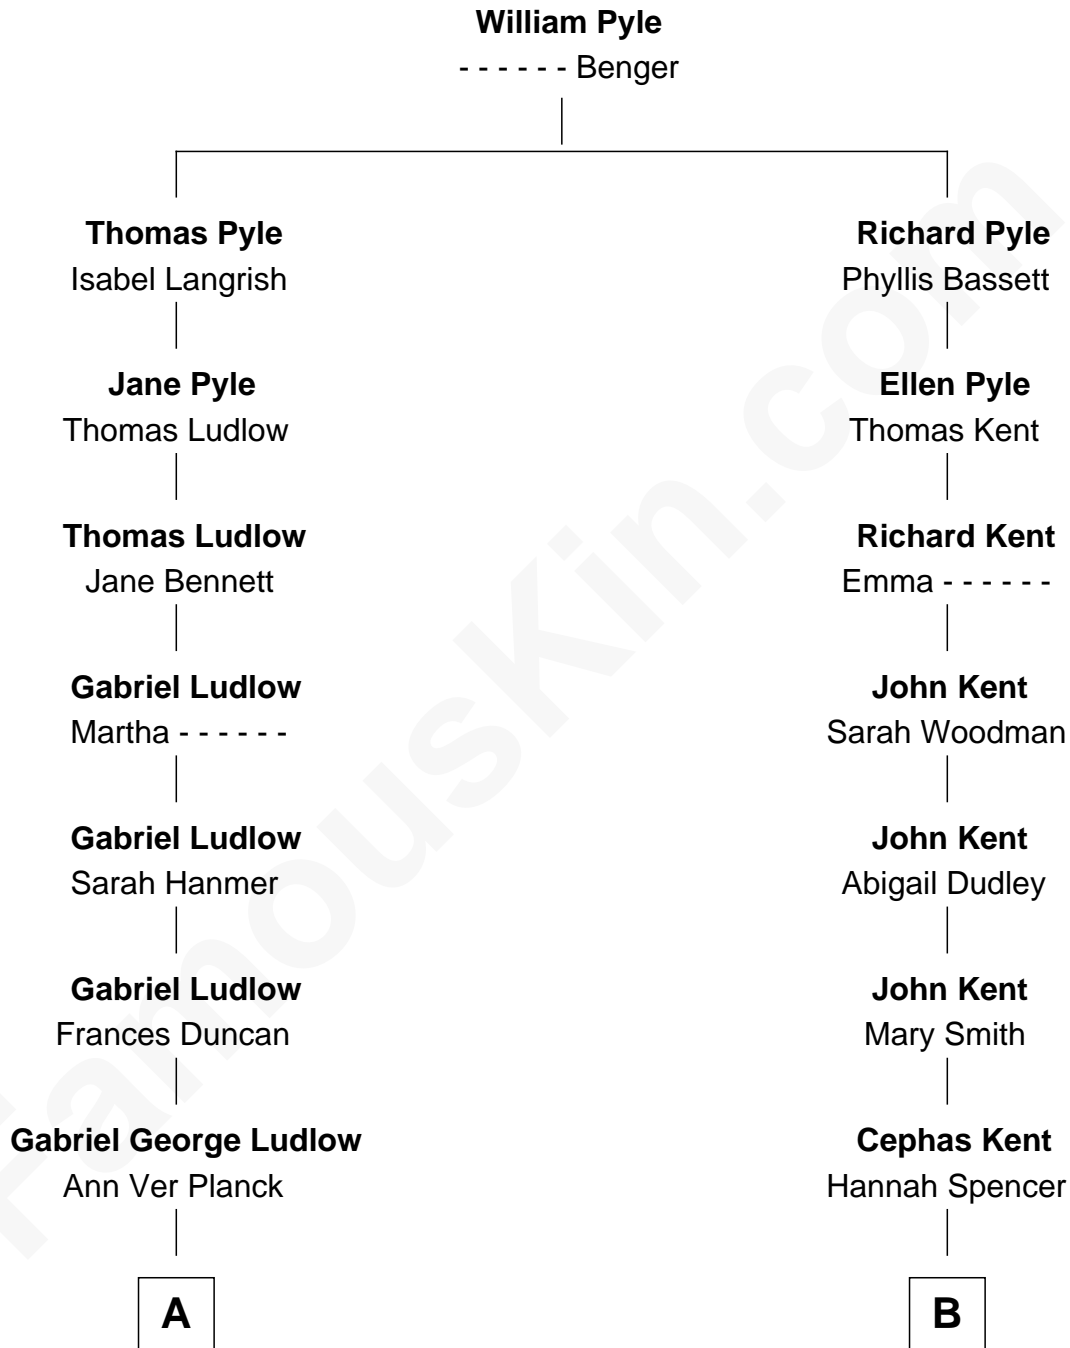

# FamousKin.com

## Relationship Chart of

### Eleanor Roosevelt

*First Lady of President Franklin D. Roosevelt*

11th cousin 2 times removed of

**Brewster H. Shaw**  
NASA Astronaut

**A**

**Gabriel Ver Planck Ludlow**

Elizabeth A. Hunter

**Dr. Edward Hunter Ludlow**

Elizabeth Livingston

**Mary Livingston Ludlow**

Valentine Gill Hall

**Anna Rebecca Hall**

Elliott Roosevelt

**Eleanor Roosevelt**

*First Lady of Franklin Roosevelt*

**B**