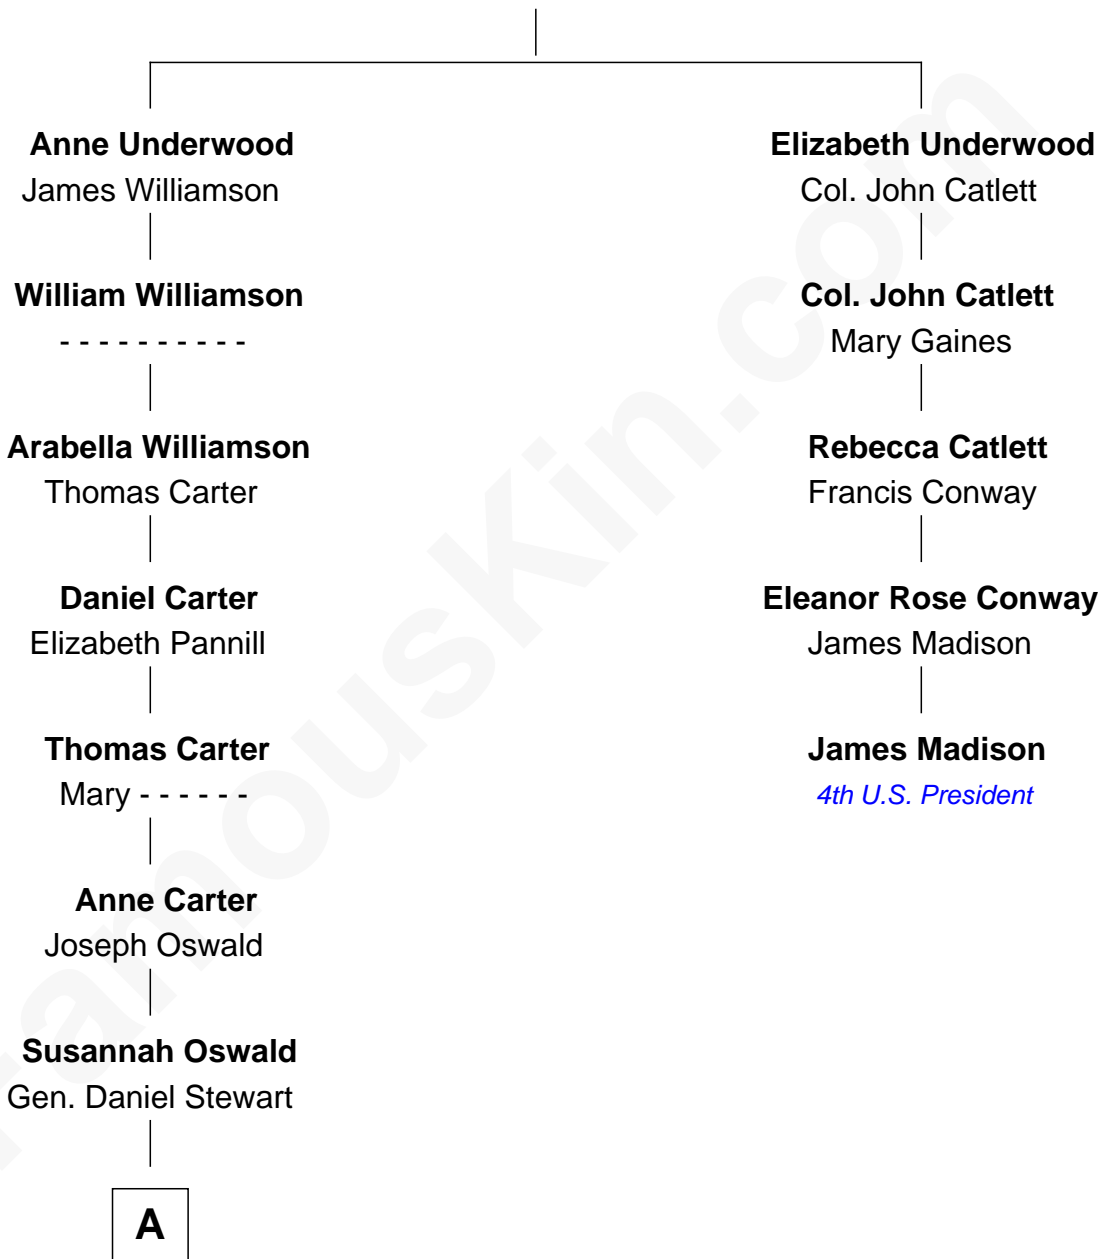

FamousKin.com

Relationship Chart of

Eleanor Roosevelt

First Lady of President Franklin D. Roosevelt

4th cousin 6 times removed of

James Madison

4th U.S. President

William Underwood

Margaret - - - - -

A

—
Martha Stewart
James Stephens Bulloch

—
Martha Bulloch
Theodore Roosevelt

—
Elliott Roosevelt
Anna Rebecca Hall

—
Eleanor Roosevelt
First Lady of Franklin Roosevelt

FamousKin.com