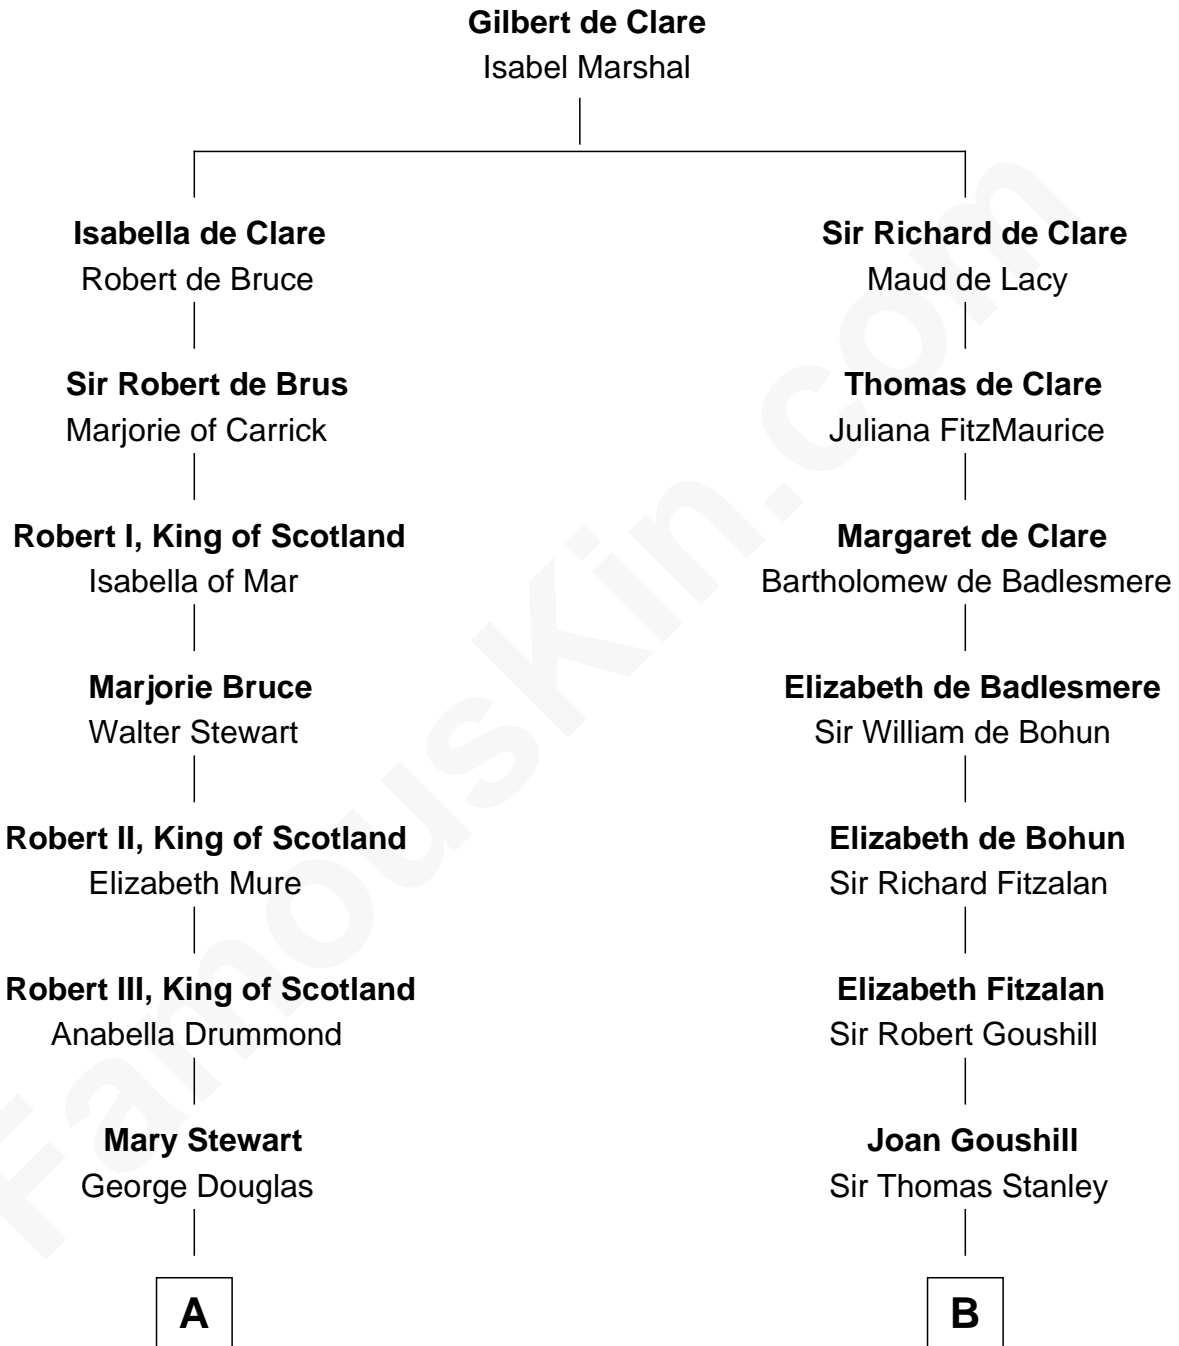

FamousKin.com

Relationship Chart of Eleanor Roosevelt

First Lady of President Franklin D. Roosevelt

17th cousin 4 times removed of

James Madison
4th U.S. President

C

Anne Irvine
James Bulloch

James Stephens Bulloch
Martha Stewart

Martha Bulloch
Theodore Roosevelt

Elliott Roosevelt
Anna Rebecca Hall

Eleanor Roosevelt
First Lady of Franklin Roosevelt

FamousKin.com