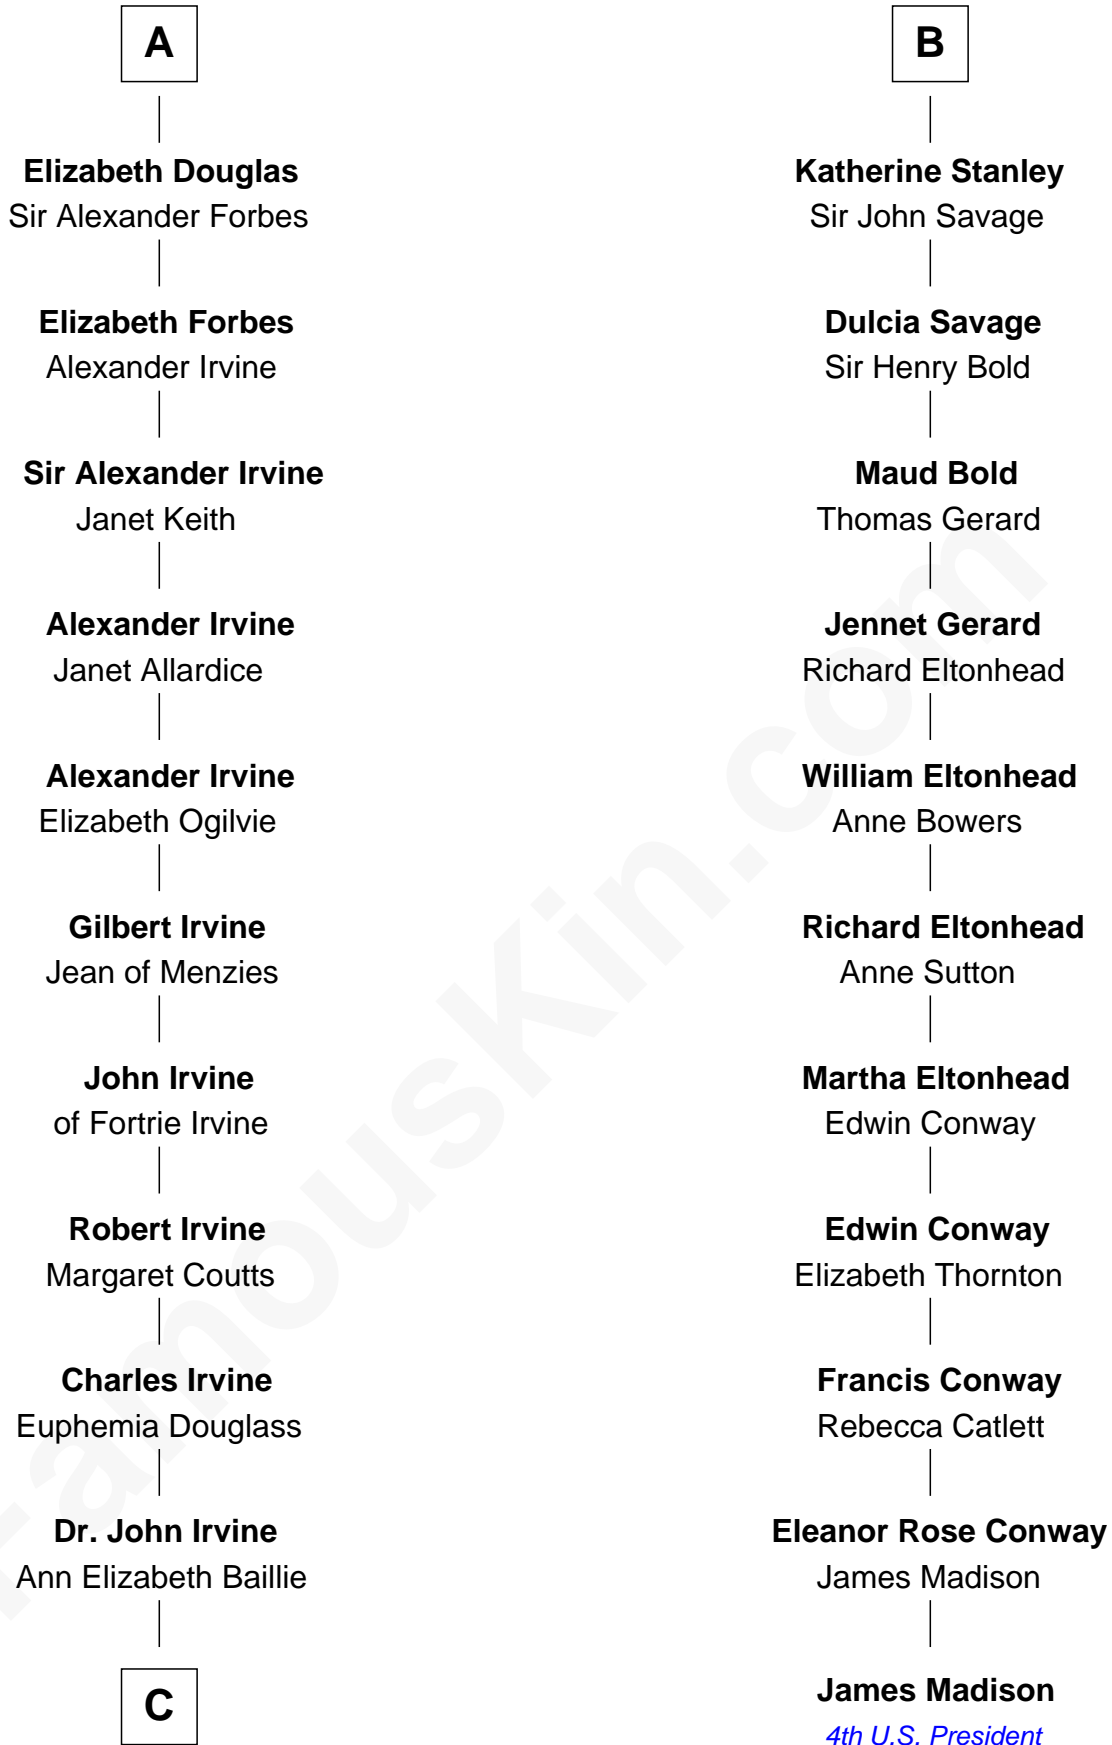

FamousKin.com

Relationship Chart of Eleanor Roosevelt

First Lady of President Franklin D. Roosevelt

17th cousin 4 times removed of

James Madison
4th U.S. President

C

Anne Irvine
James Bulloch

James Stephens Bulloch
Martha Stewart

Martha Bulloch
Theodore Roosevelt

Elliott Roosevelt
Anna Rebecca Hall

Eleanor Roosevelt
First Lady of Franklin Roosevelt

FamousKin.com