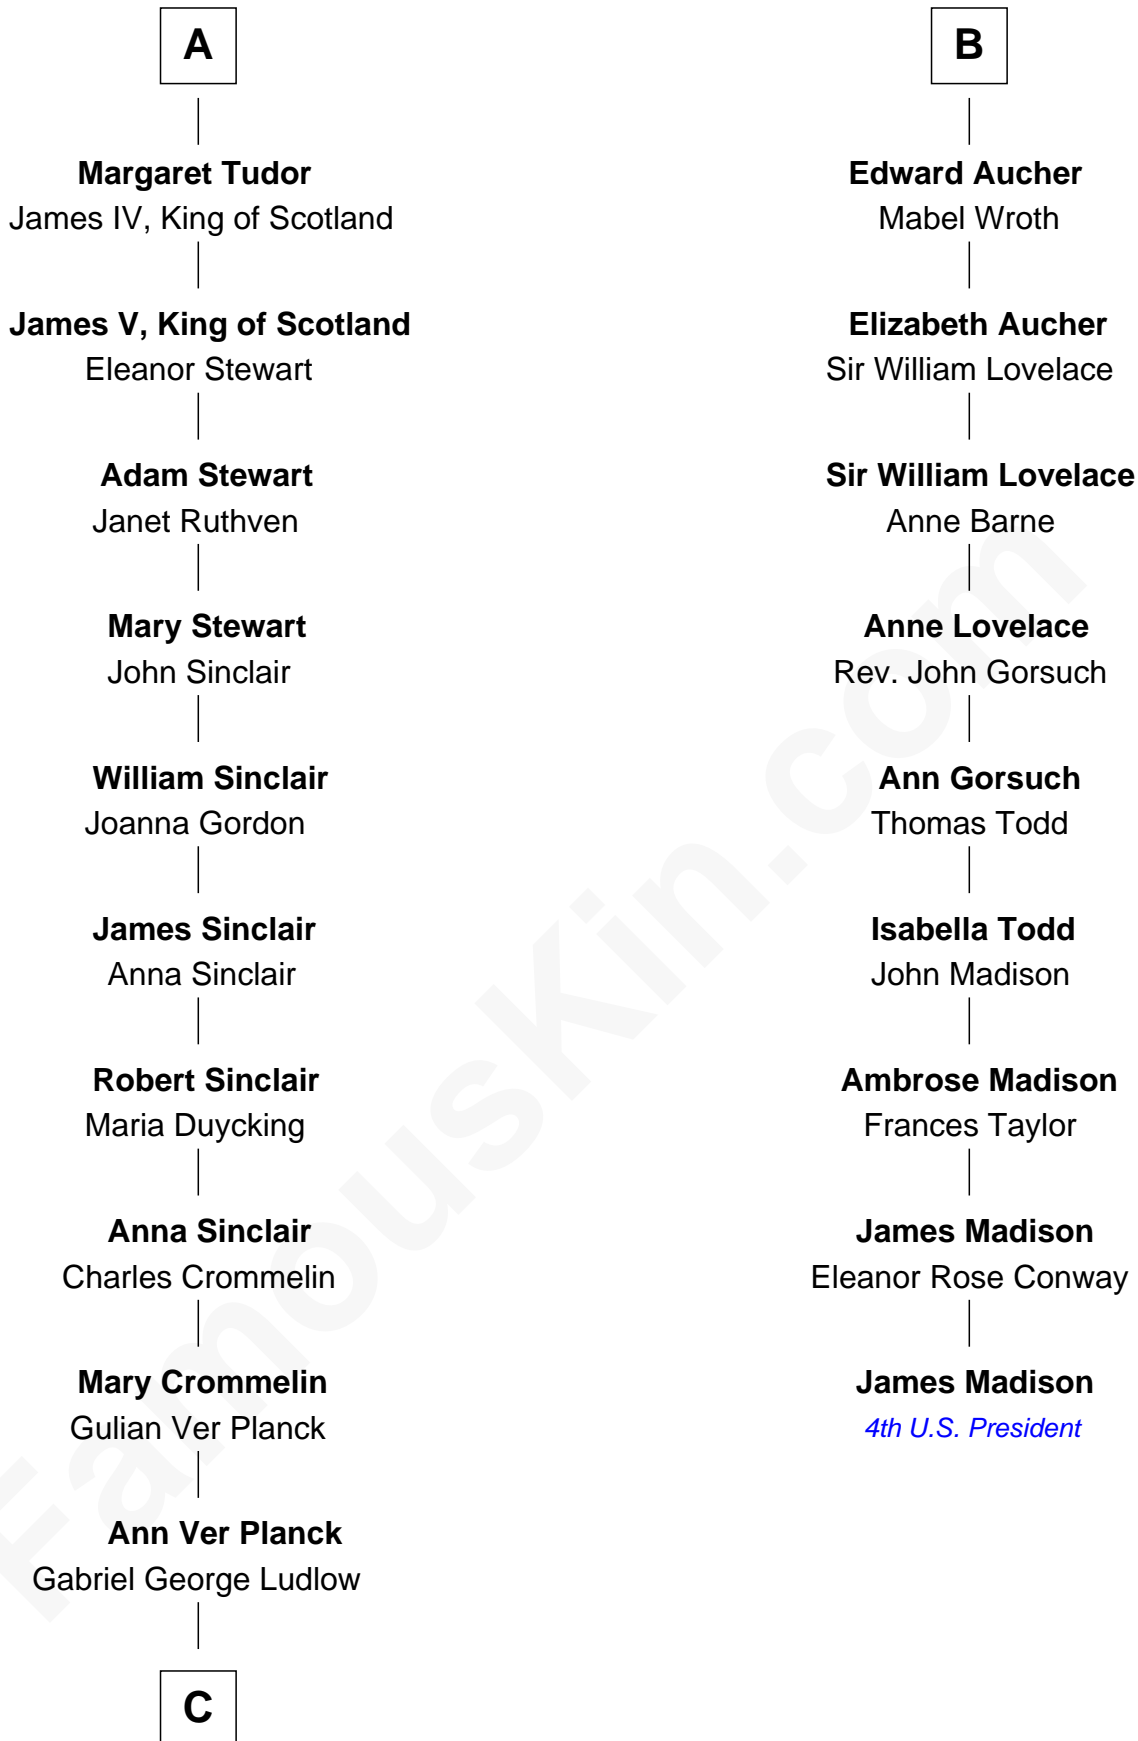

FamousKin.com

Relationship Chart of

Eleanor Roosevelt

First Lady of President Franklin D. Roosevelt

15th cousin 6 times removed of

James Madison

4th U.S. President

C

—
Gabriel Ver Planck Ludlow

Elizabeth A. Hunter

—
Dr. Edward Hunter Ludlow

Elizabeth Livingston

—
Mary Livingston Ludlow

Valentine Gill Hall

—
Anna Rebecca Hall

Elliott Roosevelt

—
Eleanor Roosevelt

First Lady of Franklin Roosevelt

FamousKin.com