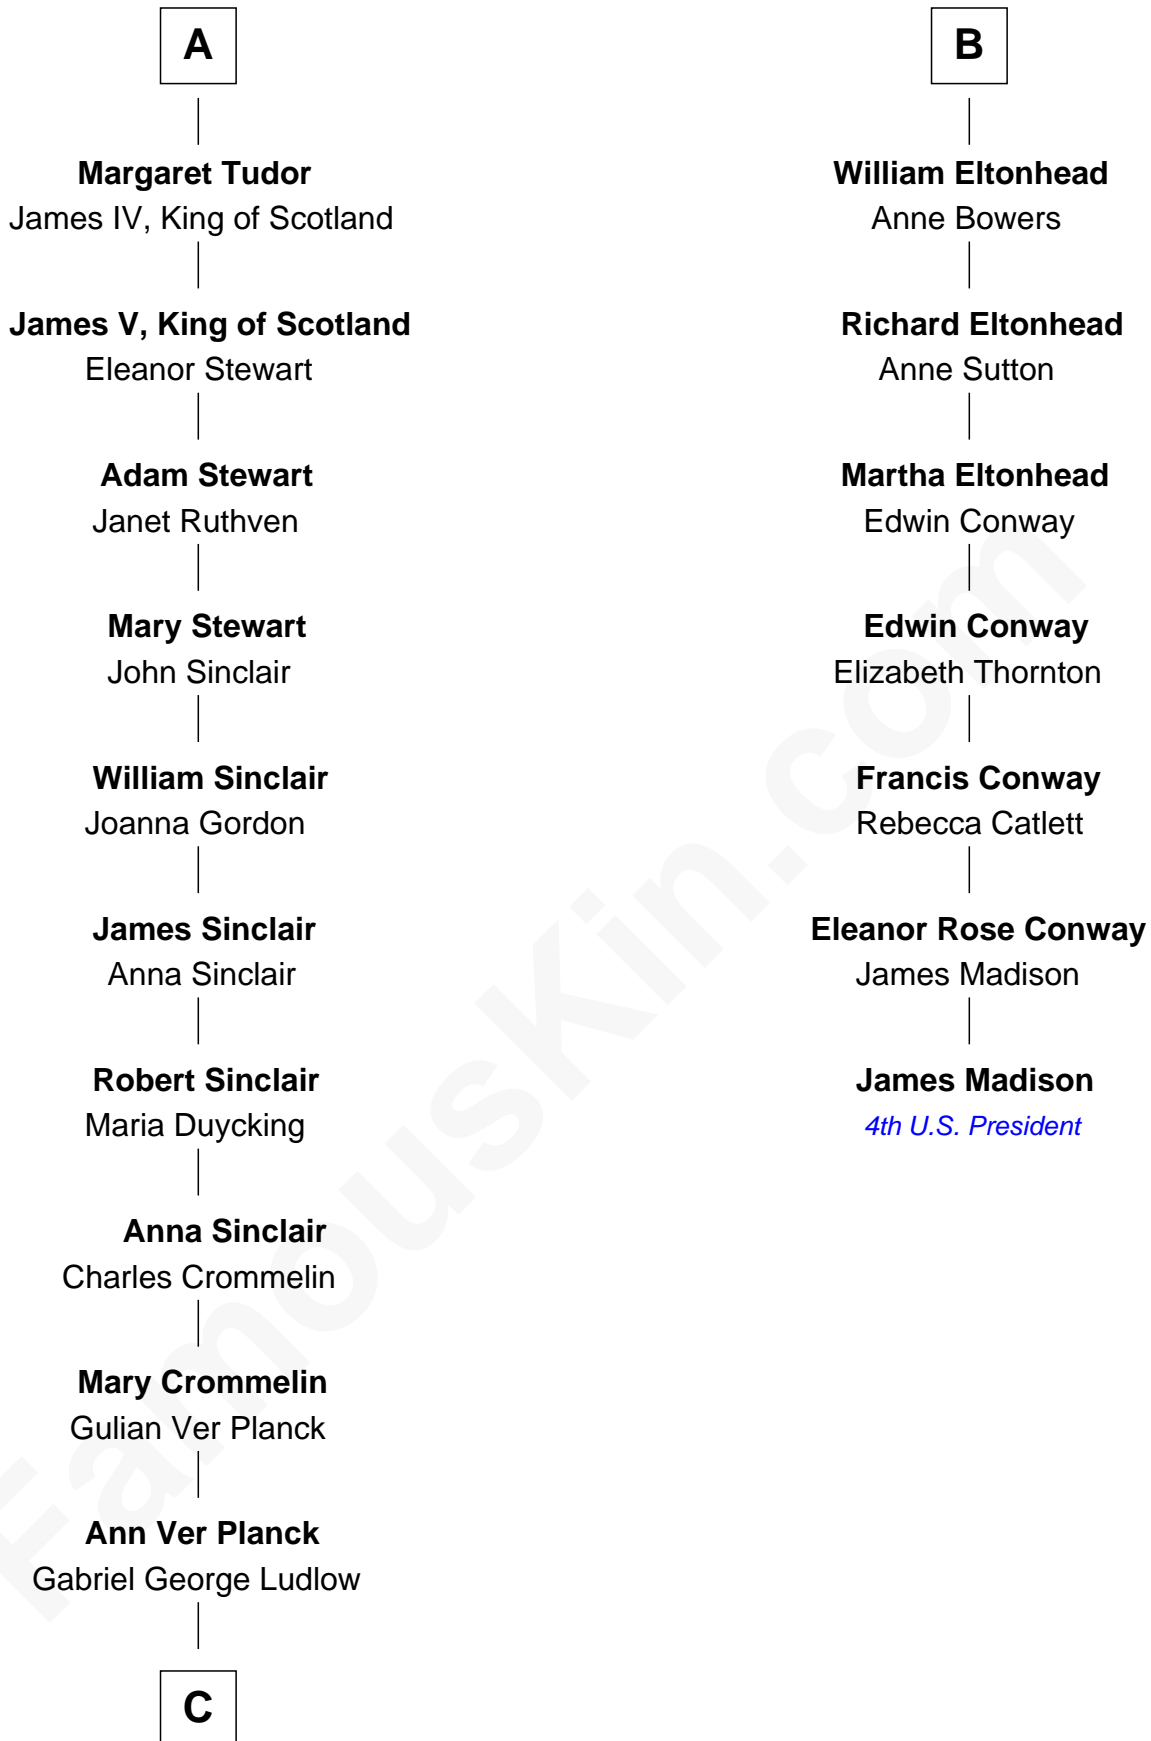

FamousKin.com

Relationship Chart of

Eleanor Roosevelt

First Lady of President Franklin D. Roosevelt

13th cousin 8 times removed of

James Madison

4th U.S. President

C

—
Gabriel Ver Planck Ludlow

Elizabeth A. Hunter

—
Dr. Edward Hunter Ludlow

Elizabeth Livingston

—
Mary Livingston Ludlow

Valentine Gill Hall

—
Anna Rebecca Hall

Elliott Roosevelt

—
Eleanor Roosevelt

First Lady of Franklin Roosevelt

FamousKin.com