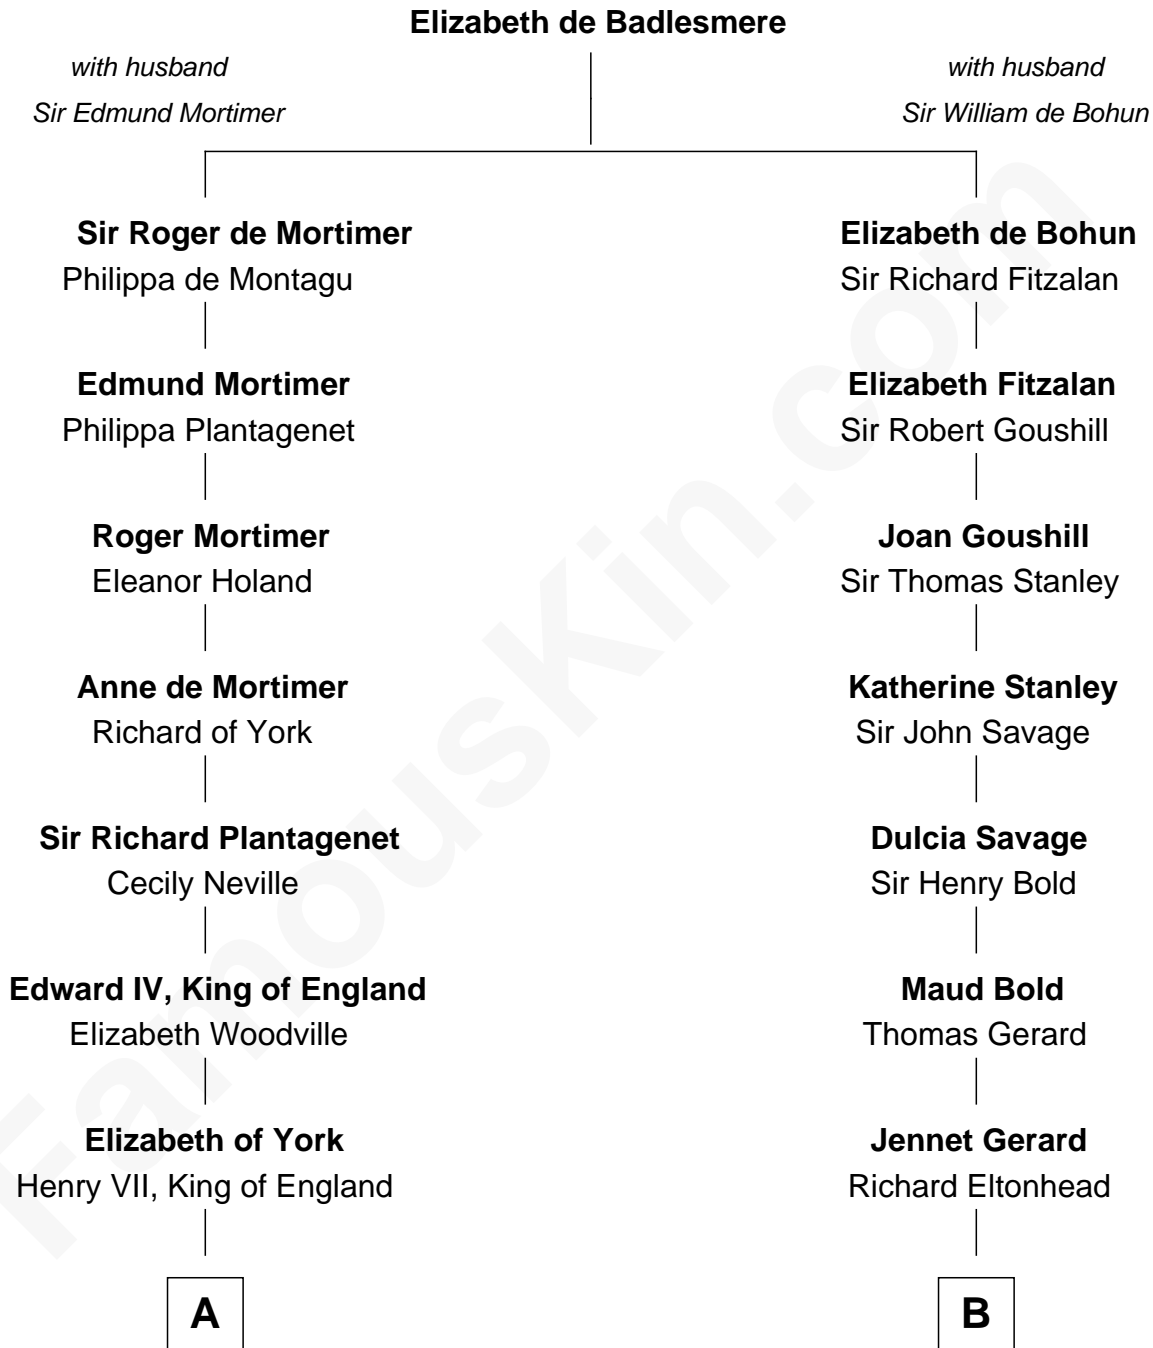

FamousKin.com

Relationship Chart of

Eleanor Roosevelt

First Lady of President Franklin D. Roosevelt

13th cousin 8 times removed of

James Madison

4th U.S. President

C

—
Gabriel Ver Planck Ludlow

Elizabeth A. Hunter

—
Dr. Edward Hunter Ludlow

Elizabeth Livingston

—
Mary Livingston Ludlow

Valentine Gill Hall

—
Anna Rebecca Hall

Elliott Roosevelt

—
Eleanor Roosevelt

First Lady of Franklin Roosevelt

FamousKin.com