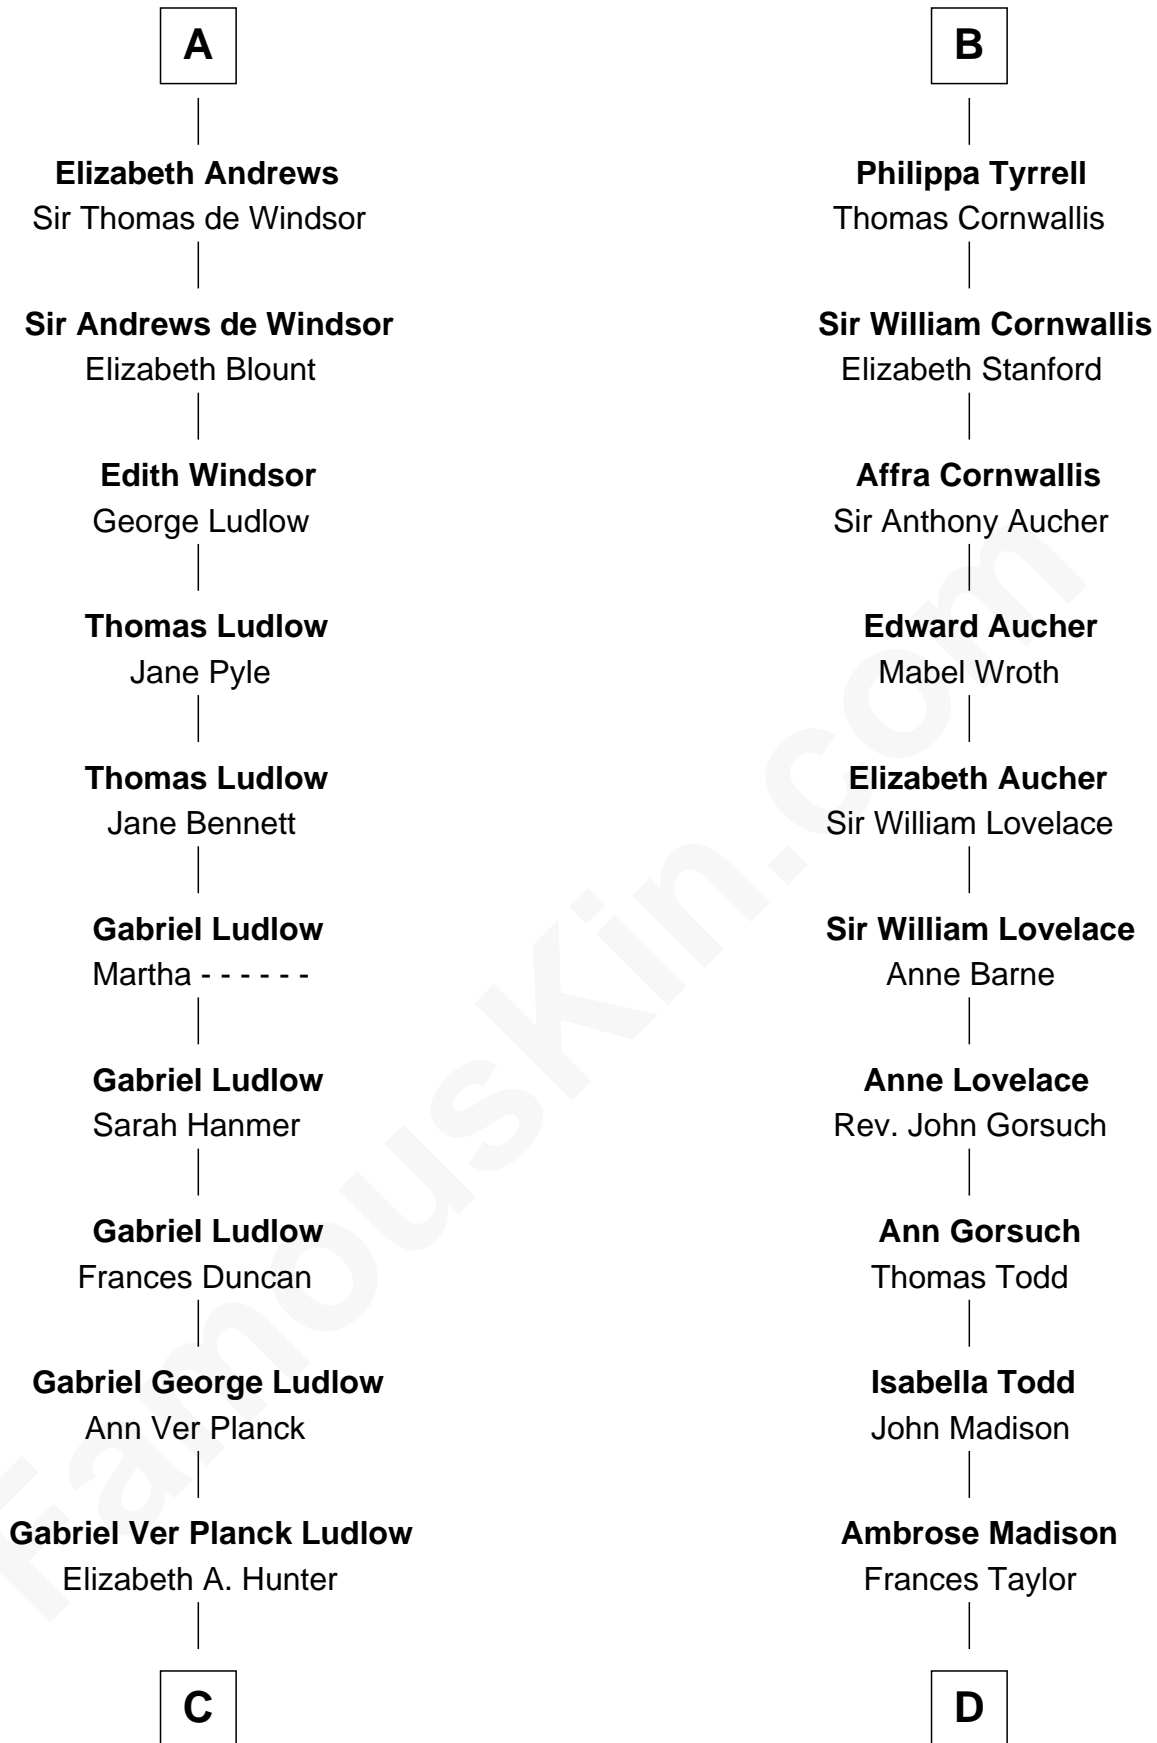

FamousKin.com

Relationship Chart of

Eleanor Roosevelt

First Lady of President Franklin D. Roosevelt

18th cousin 2 times removed of

James Madison

4th U.S. President

Sir Hugh le Despencer

Aveline Basset

Eleanor le Despencer

Sir Hugh de Courtenay

Sir Hugh de Courtenay

Agnes de St. John

Sir Hugh de Courtnay

Margaret de Bohun

Elizabeth de Courtnay

Sir Hugh le Despencer

Isabella de Beauchamp

Hugh le Despencer

Eleanor de Clare

Isabel le Despencer

Richard Fitzalan

Sir Edmund Fitzalan

Sibyl de Montagu

Philippe Fitzalan

Sir Richard Sergeaux

Philippa Sergeaux

Sir Robert Pashley

Anne Pashley

Edward Tyrrell

B

FamousKin.com