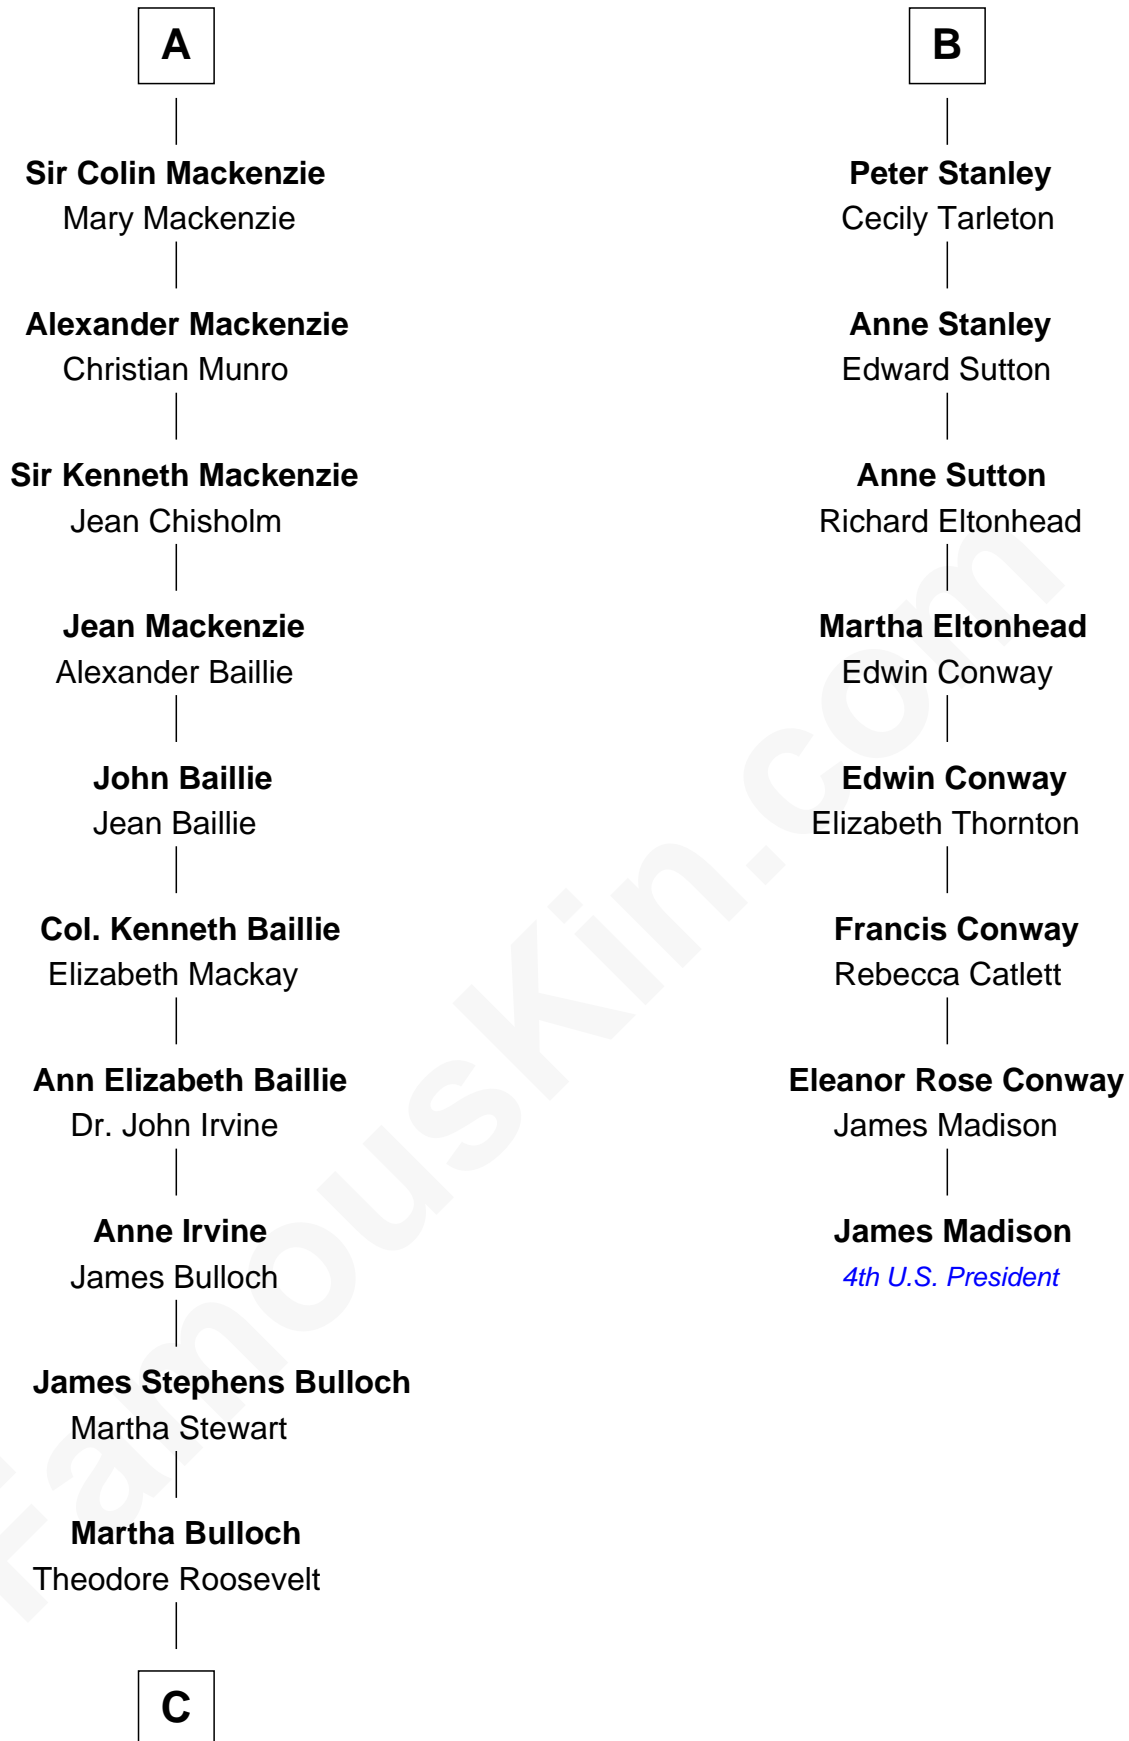

## Relationship Chart of

### Eleanor Roosevelt

*First Lady of President Franklin D. Roosevelt*

14th cousin 4 times removed of

**James Madison**  
*4th U.S. President*

**Sir Robert de Holland**  
Maude la Zouche

**C**

—  
**Elliott Roosevelt**  
Anna Rebecca Hall

—  
**Eleanor Roosevelt**  
*First Lady of Franklin Roosevelt*

FamousKin.com