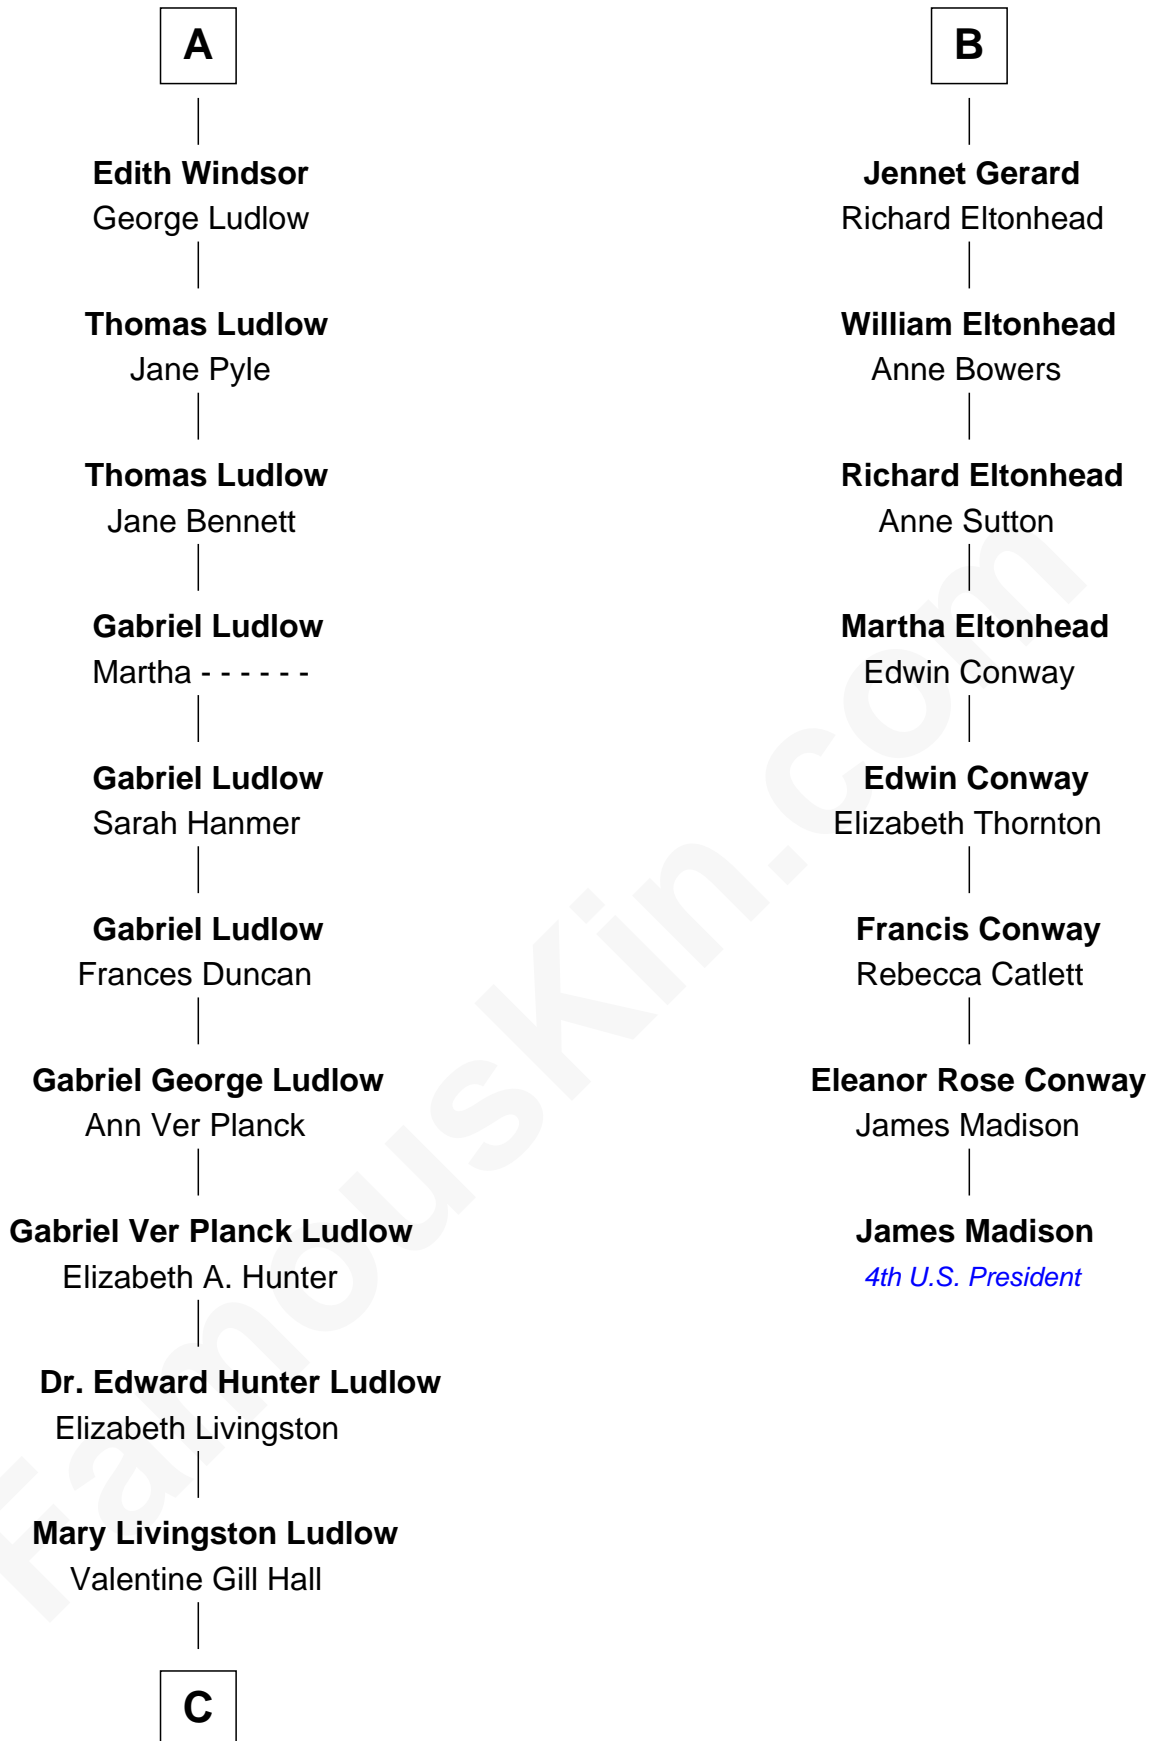

## Relationship Chart of

### Eleanor Roosevelt

*First Lady of President Franklin D. Roosevelt*

14th cousin 4 times removed of

**James Madison**

*4th U.S. President*

**Humphrey de Bohun**

Elizabeth Plantagenet

**C**

—  
**Anna Rebecca Hall**

Elliott Roosevelt

—  
**Eleanor Roosevelt**

*First Lady of Franklin Roosevelt*

FamousKin.com