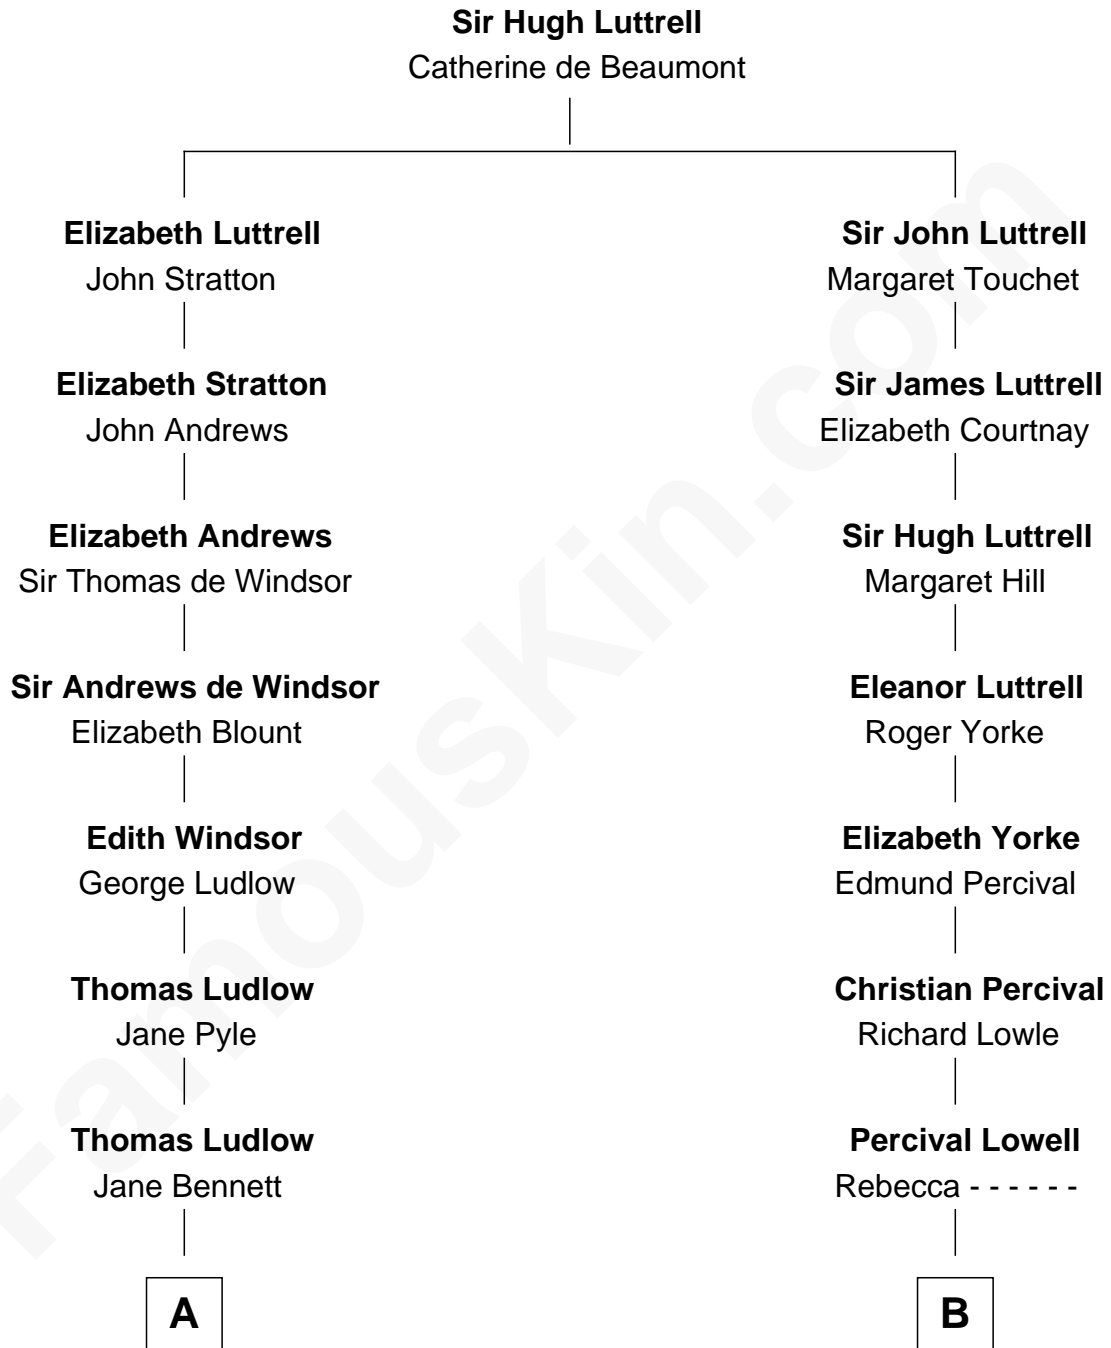

Bill Weld

68th Governor of Massachusetts