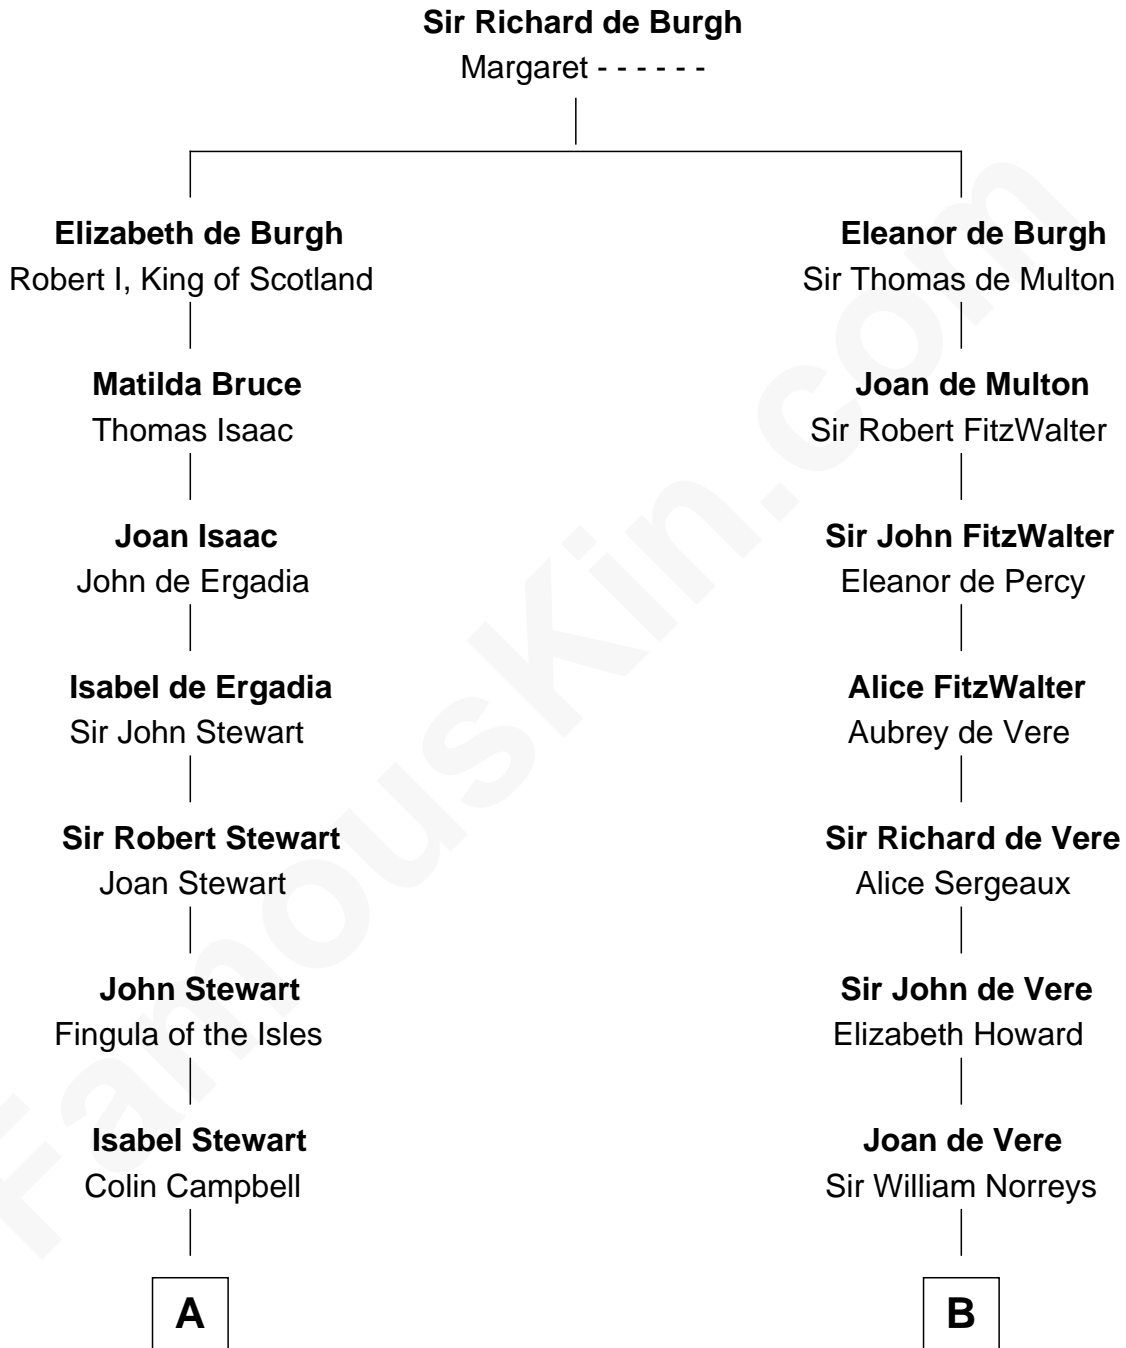

FamousKin.com

Relationship Chart of

Eleanor Roosevelt

First Lady of President Franklin D. Roosevelt

21st cousin of

Bill Weld

68th Governor of Massachusetts

C

Anne Irvine
James Bulloch

James Stephens Bulloch
Martha Stewart

Martha Bulloch
Theodore Roosevelt

Elliott Roosevelt
Anna Rebecca Hall

Eleanor Roosevelt
First Lady of Franklin Roosevelt

D

Sarah Sumner
Thomas Swan Weld