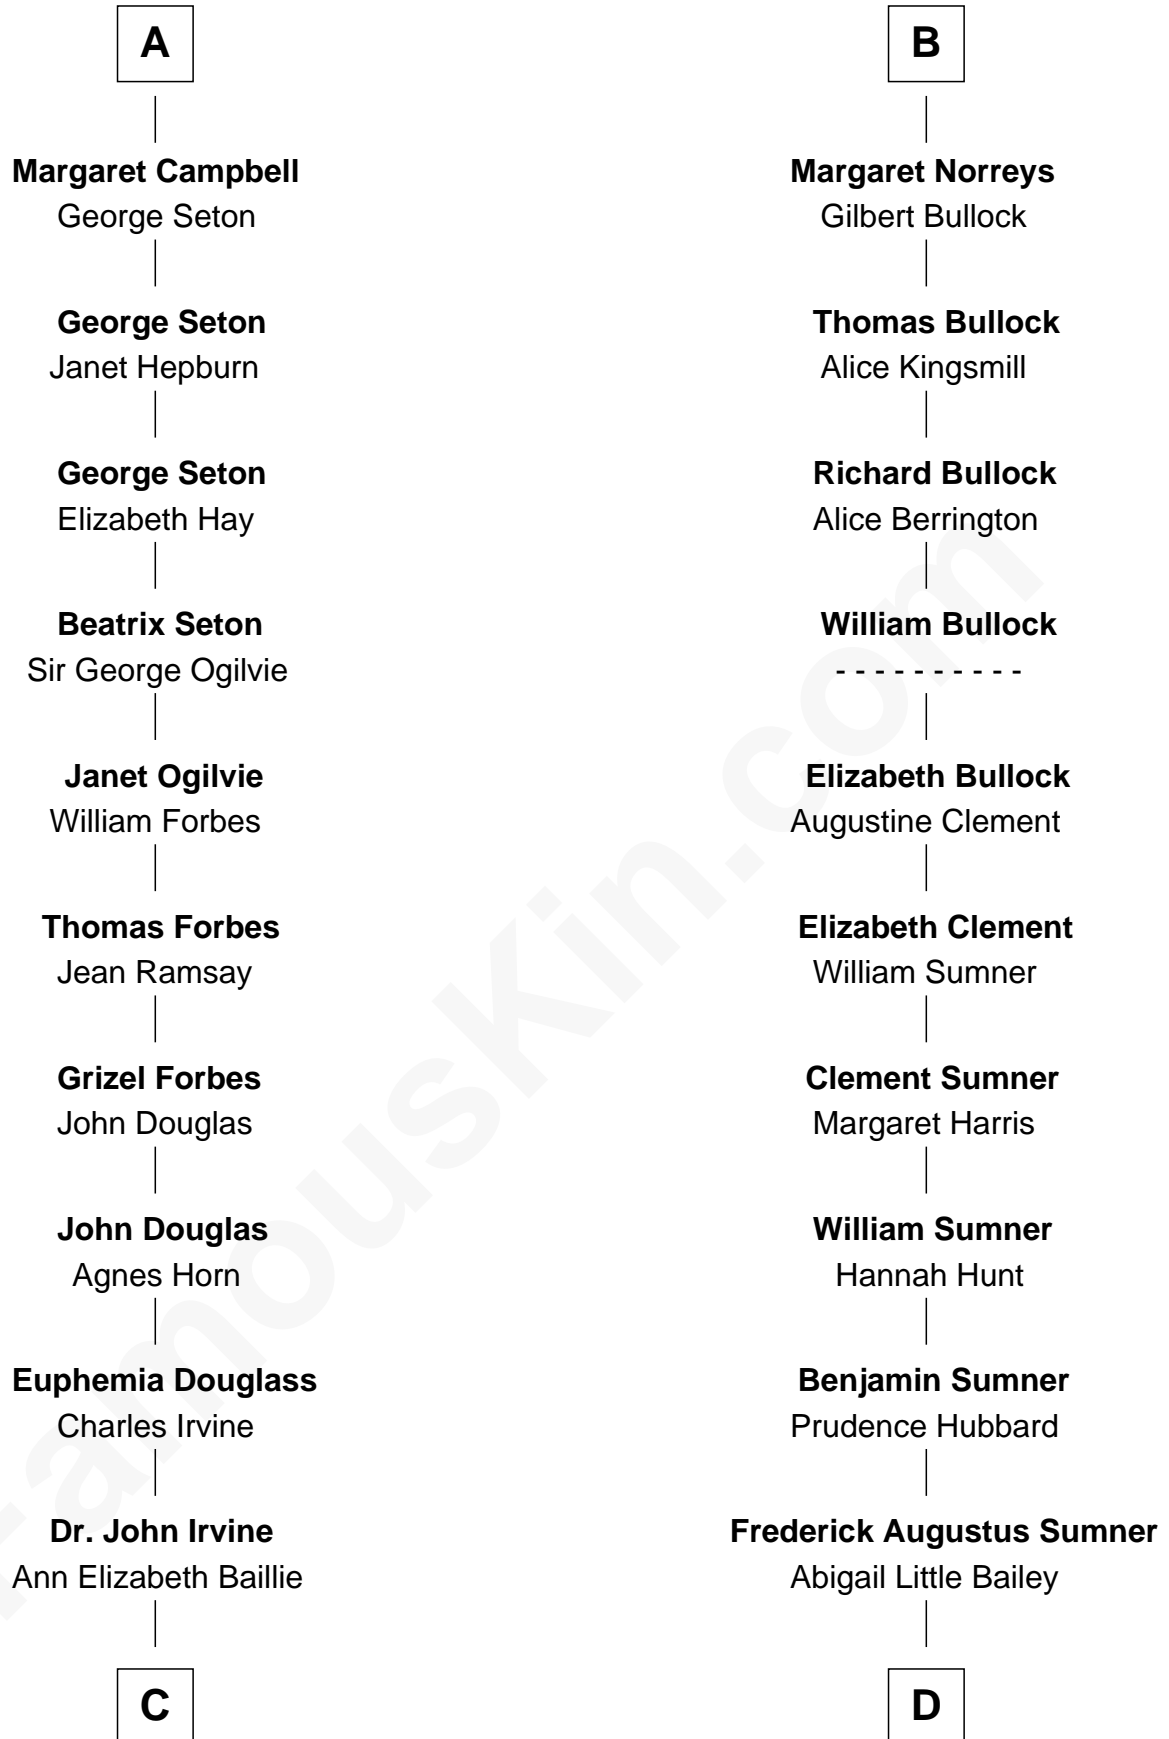

FamousKin.com

Relationship Chart of

Eleanor Roosevelt

First Lady of President Franklin D. Roosevelt

21st cousin of

Bill Weld

68th Governor of Massachusetts

C

Anne Irvine
James Bulloch

James Stephens Bulloch
Martha Stewart

Martha Bulloch
Theodore Roosevelt

Elliott Roosevelt
Anna Rebecca Hall

Eleanor Roosevelt
First Lady of Franklin Roosevelt

D

Sarah Sumner
Thomas Swan Weld