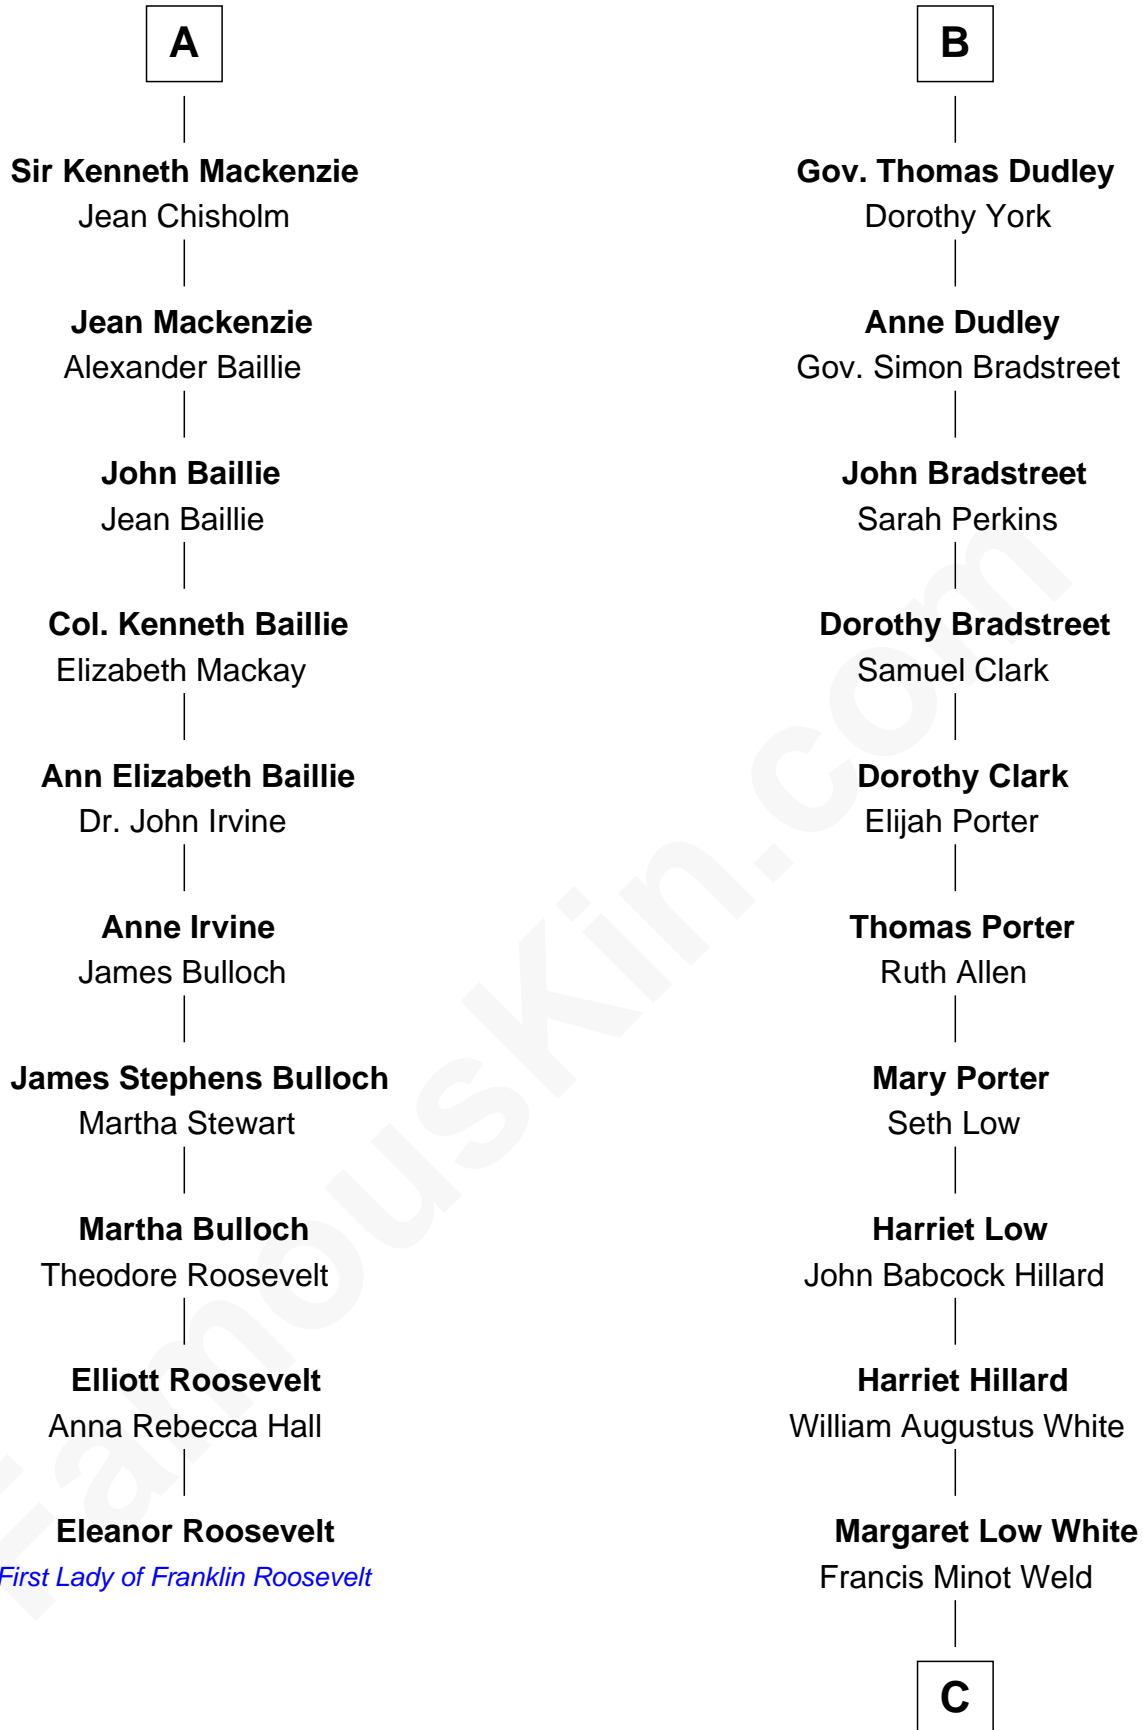

FamousKin.com

Relationship Chart of

Eleanor Roosevelt

First Lady of President Franklin D. Roosevelt

16th cousin 2 times removed of

Bill Weld

68th Governor of Massachusetts

Sir Thomas de Holand

Alice Fitzalan

C

David Weld
Mary Blake Nichols

Bill Weld

68th Governor of Massachusetts

FamousKin.com