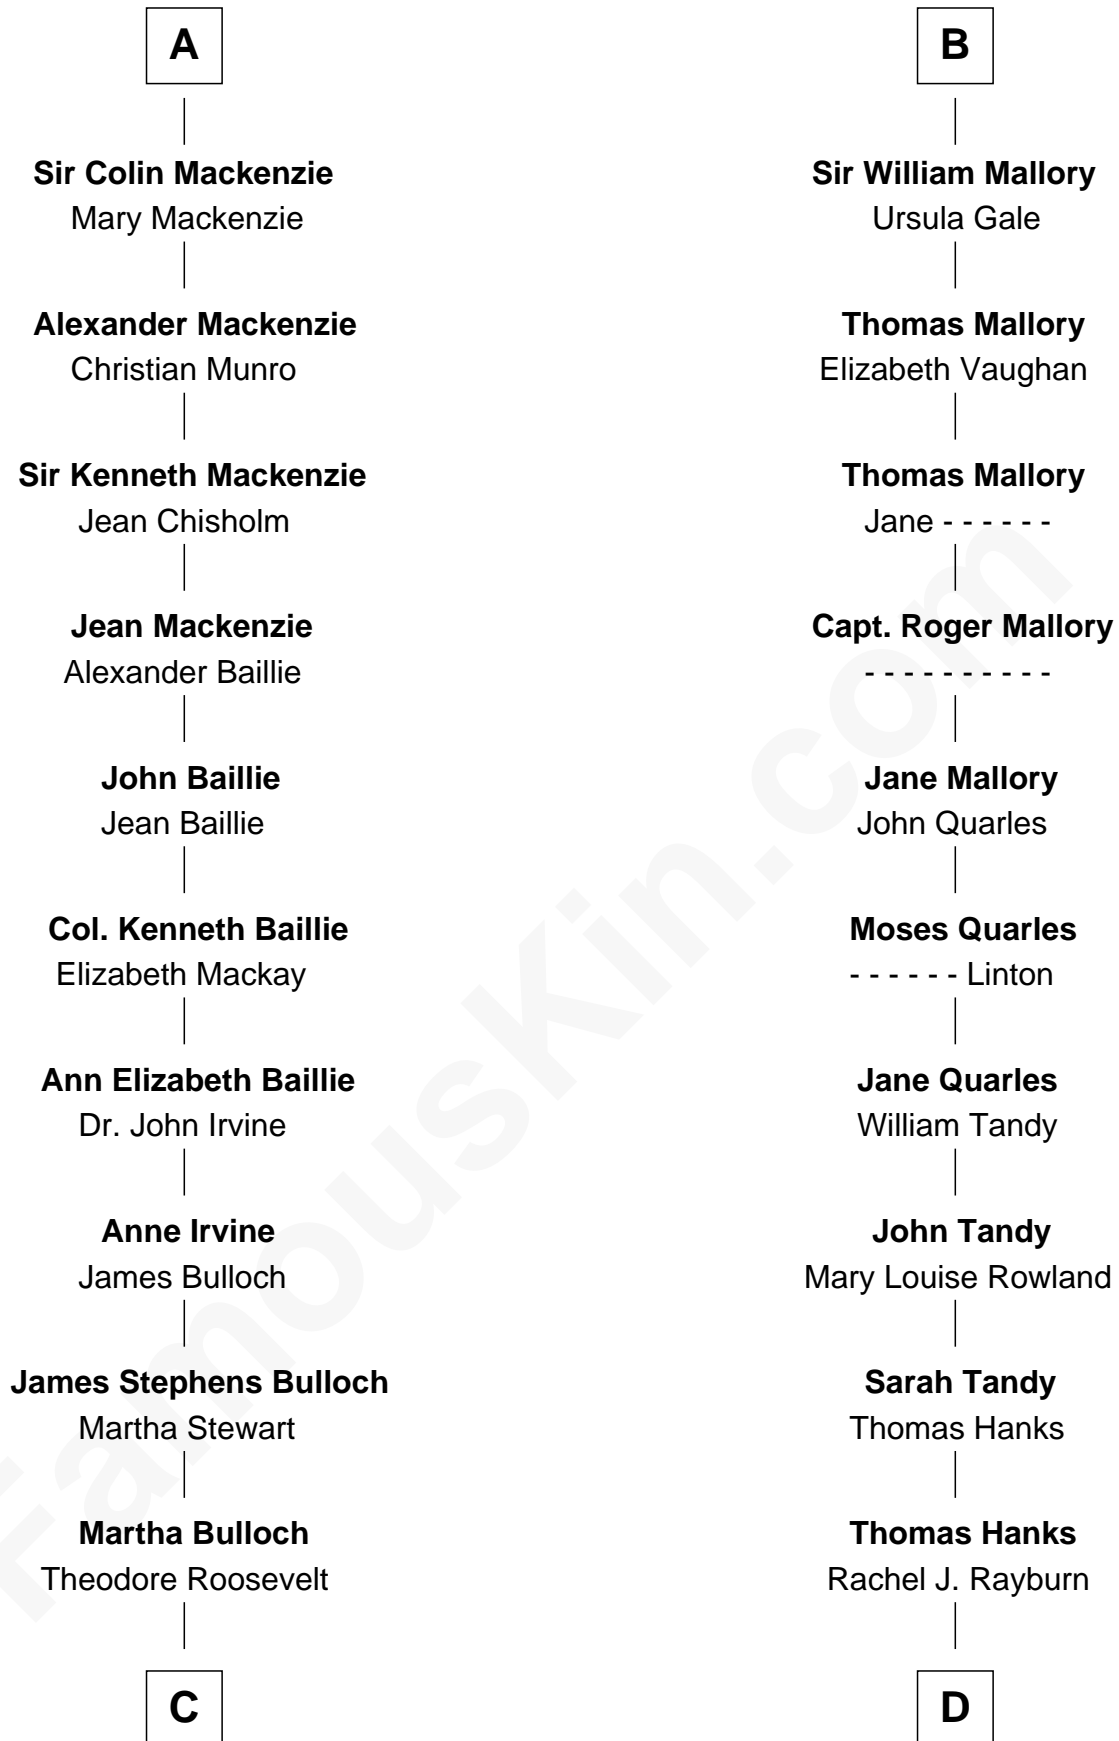

FamousKin.com

Relationship Chart of

Eleanor Roosevelt

First Lady of President Franklin D. Roosevelt

18th cousin 2 times removed of

Tom Hanks
Movie Actor

Edmund Fitzalan
Alice de Warenne

C

Elliott Roosevelt
Anna Rebecca Hall

Eleanor Roosevelt
First Lady of Franklin Roosevelt

D

Daniel Boone Hanks
Mary Catherine Mefford

Ernest Buel Hanks
Gladys Hilda Ball

Amos Mefford Hanks
Janet Marylyn Frager