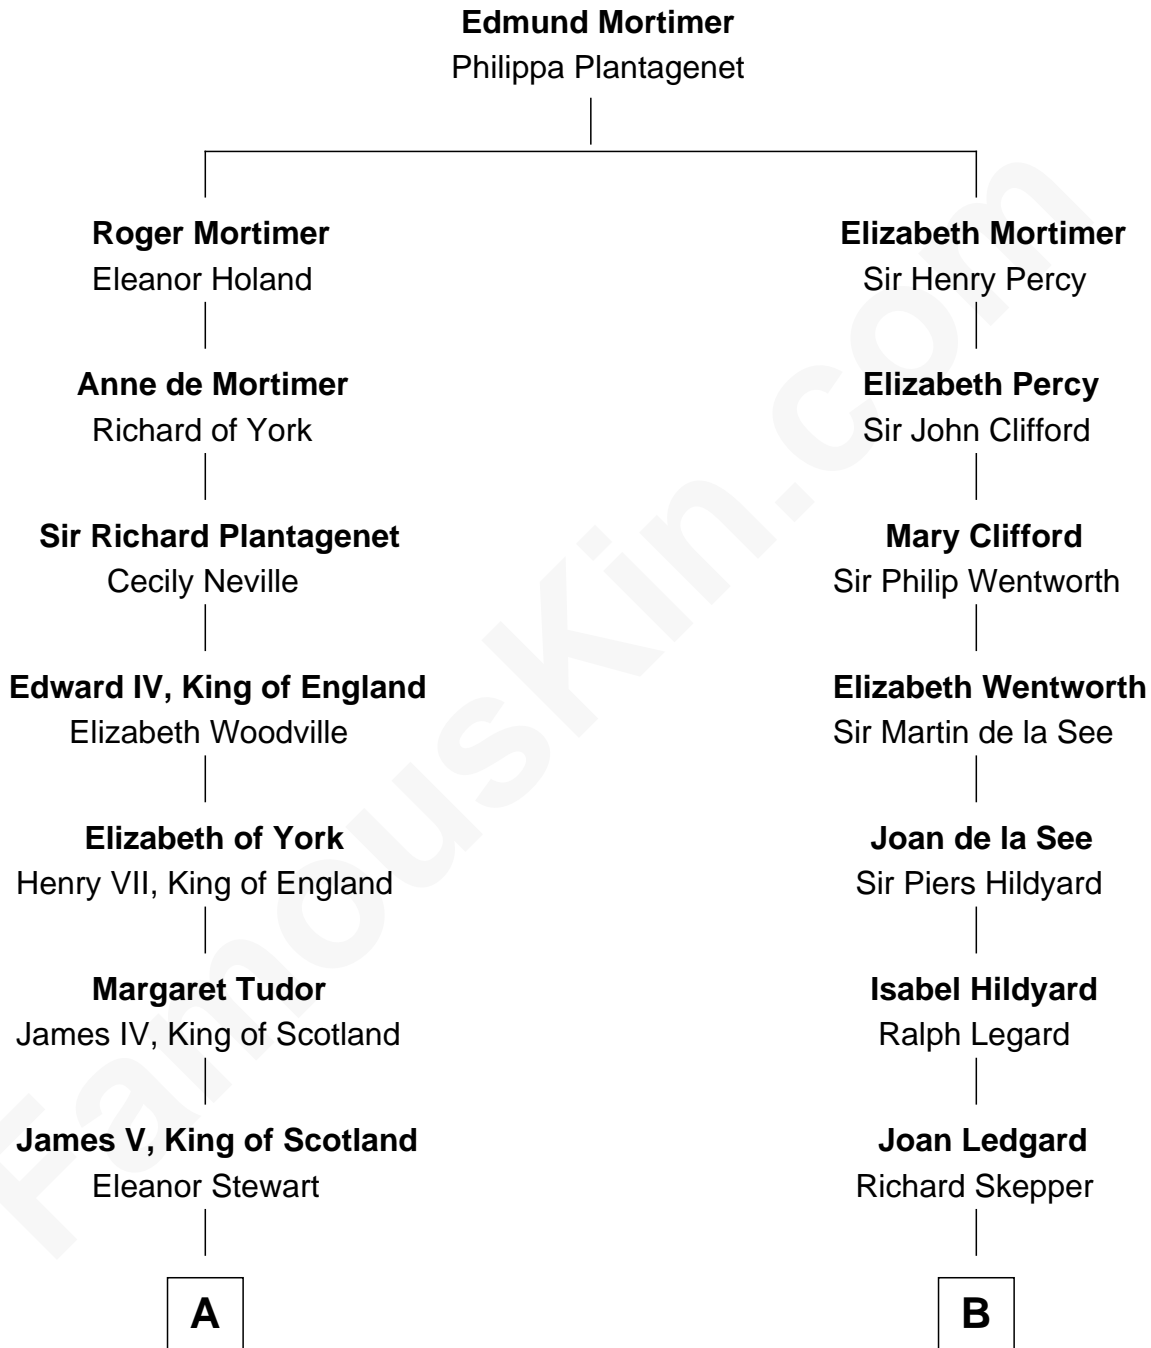

## Relationship Chart of

### Eleanor Roosevelt

*First Lady of President Franklin D. Roosevelt*

19th cousin of

### Tuesday Weld

*TV and Movie Actress*

**C**

**Mary Livingston Ludlow**

Valentine Gill Hall

**Anna Rebecca Hall**

Elliott Roosevelt

**Eleanor Roosevelt**

*First Lady of Franklin Roosevelt*

**D**

**Edward Motley Weld**

Sarah Lothrop King

**Lothrop Motley Weld**

Yosene Balfour Ker

**Tuesday Weld**

*TV and Movie Actress*