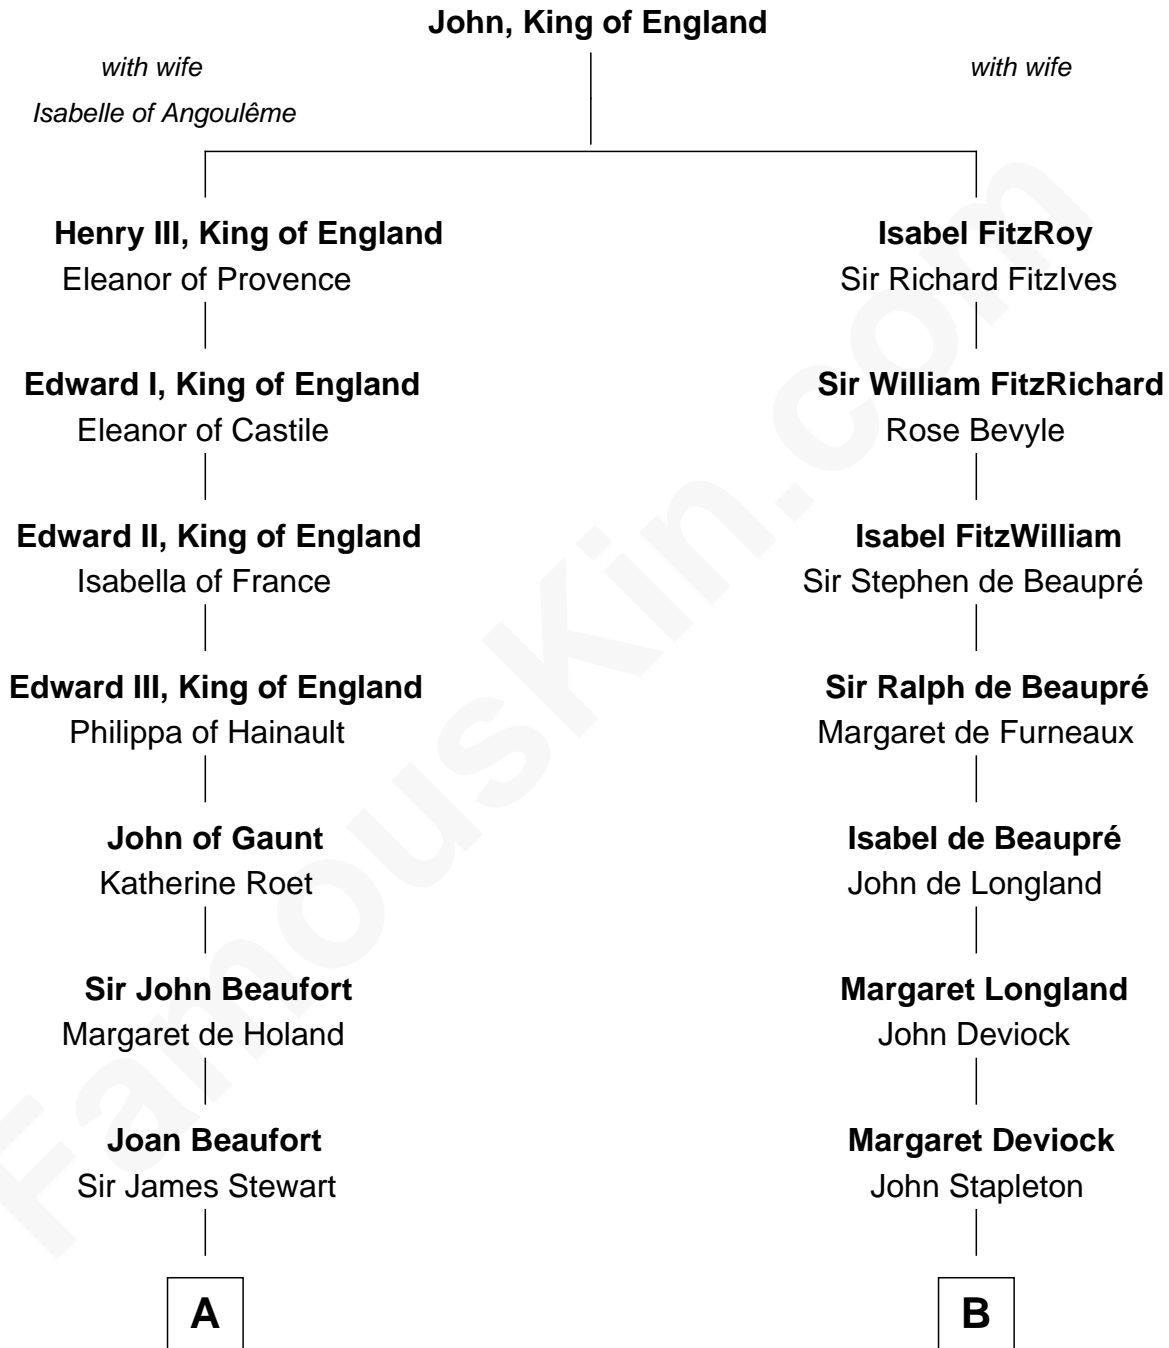

FamousKin.com

Relationship Chart of

Eleanor Roosevelt

First Lady of President Franklin D. Roosevelt

19th cousin 2 times removed of

Abraham Baldwin

Signer of the U.S. Constitution

C

Anne Irvine
James Bulloch

James Stephens Bulloch
Martha Stewart

Martha Bulloch
Theodore Roosevelt

Elliott Roosevelt
Anna Rebecca Hall

Eleanor Roosevelt
First Lady of Franklin Roosevelt

D

Timothy Baldwin
Bathsheba Stone