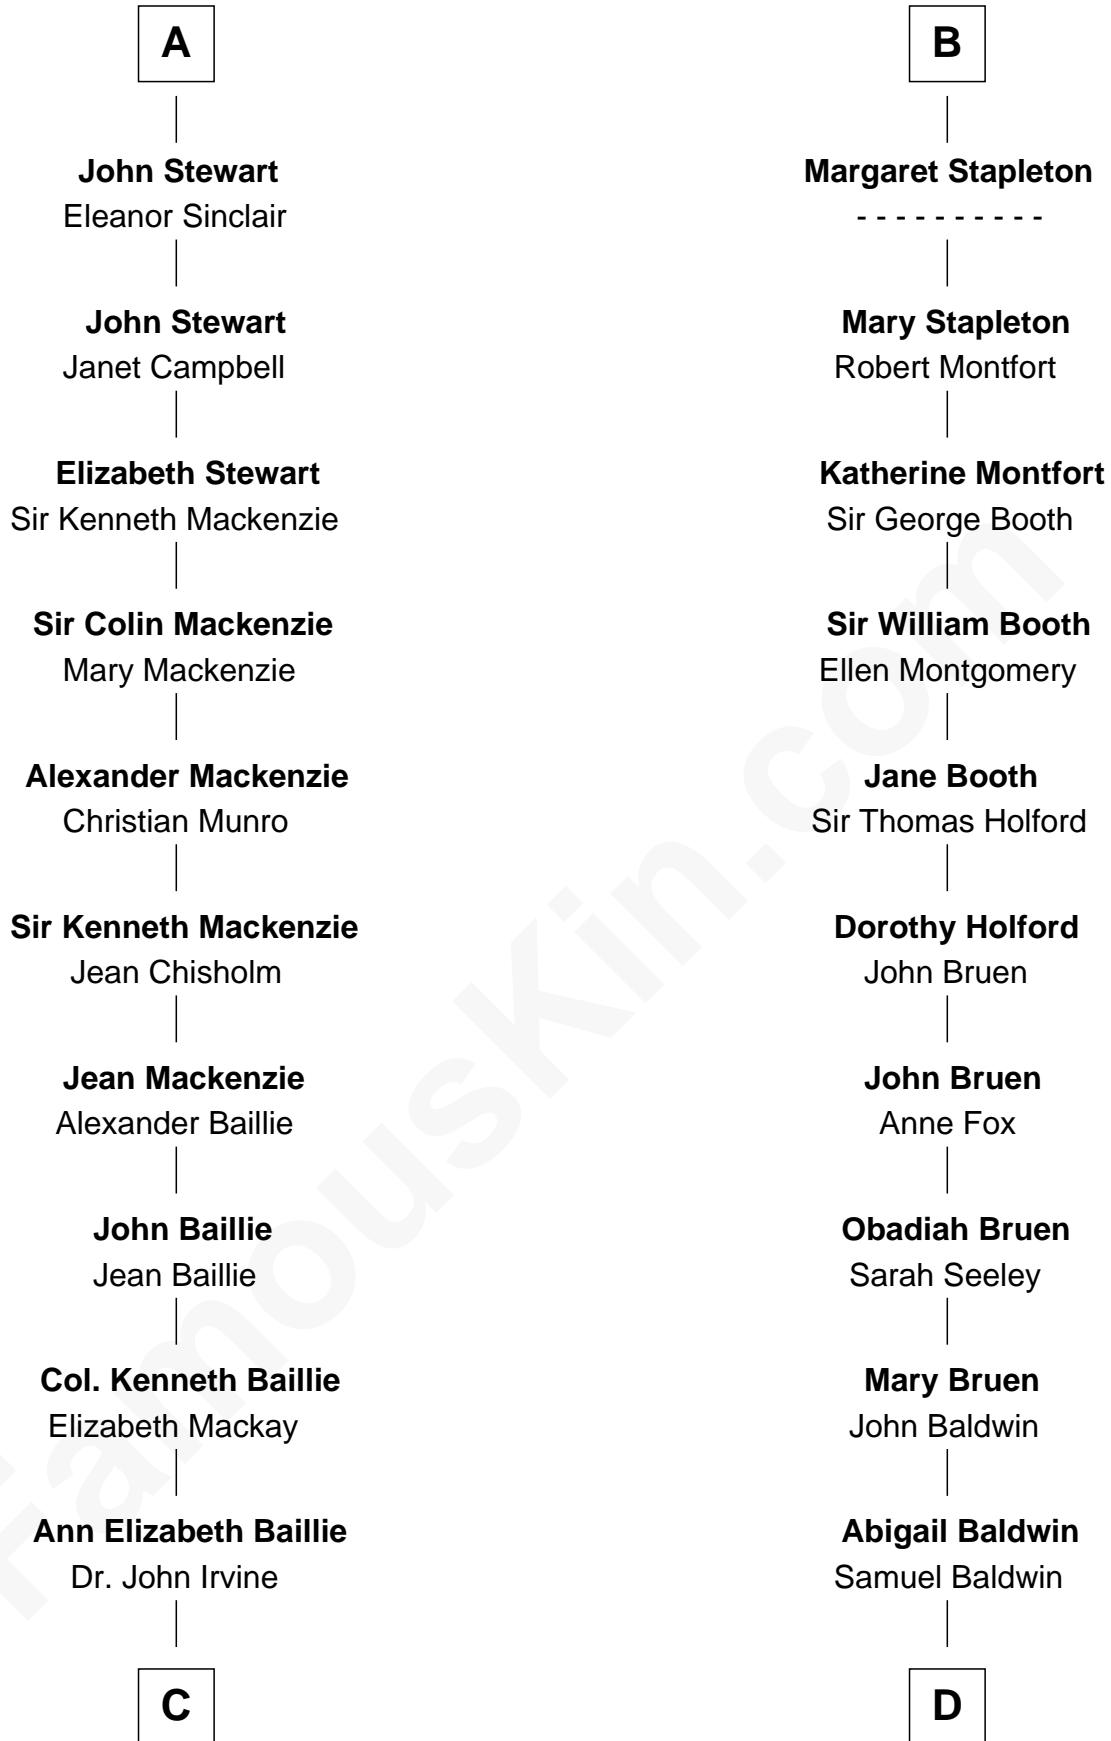

FamousKin.com

Relationship Chart of

Eleanor Roosevelt

First Lady of President Franklin D. Roosevelt

19th cousin 2 times removed of

Abraham Baldwin

Signer of the U.S. Constitution

C

Anne Irvine
James Bulloch

James Stephens Bulloch
Martha Stewart

Martha Bulloch
Theodore Roosevelt

Elliott Roosevelt
Anna Rebecca Hall

Eleanor Roosevelt
First Lady of Franklin Roosevelt

D

Timothy Baldwin
Bathsheba Stone