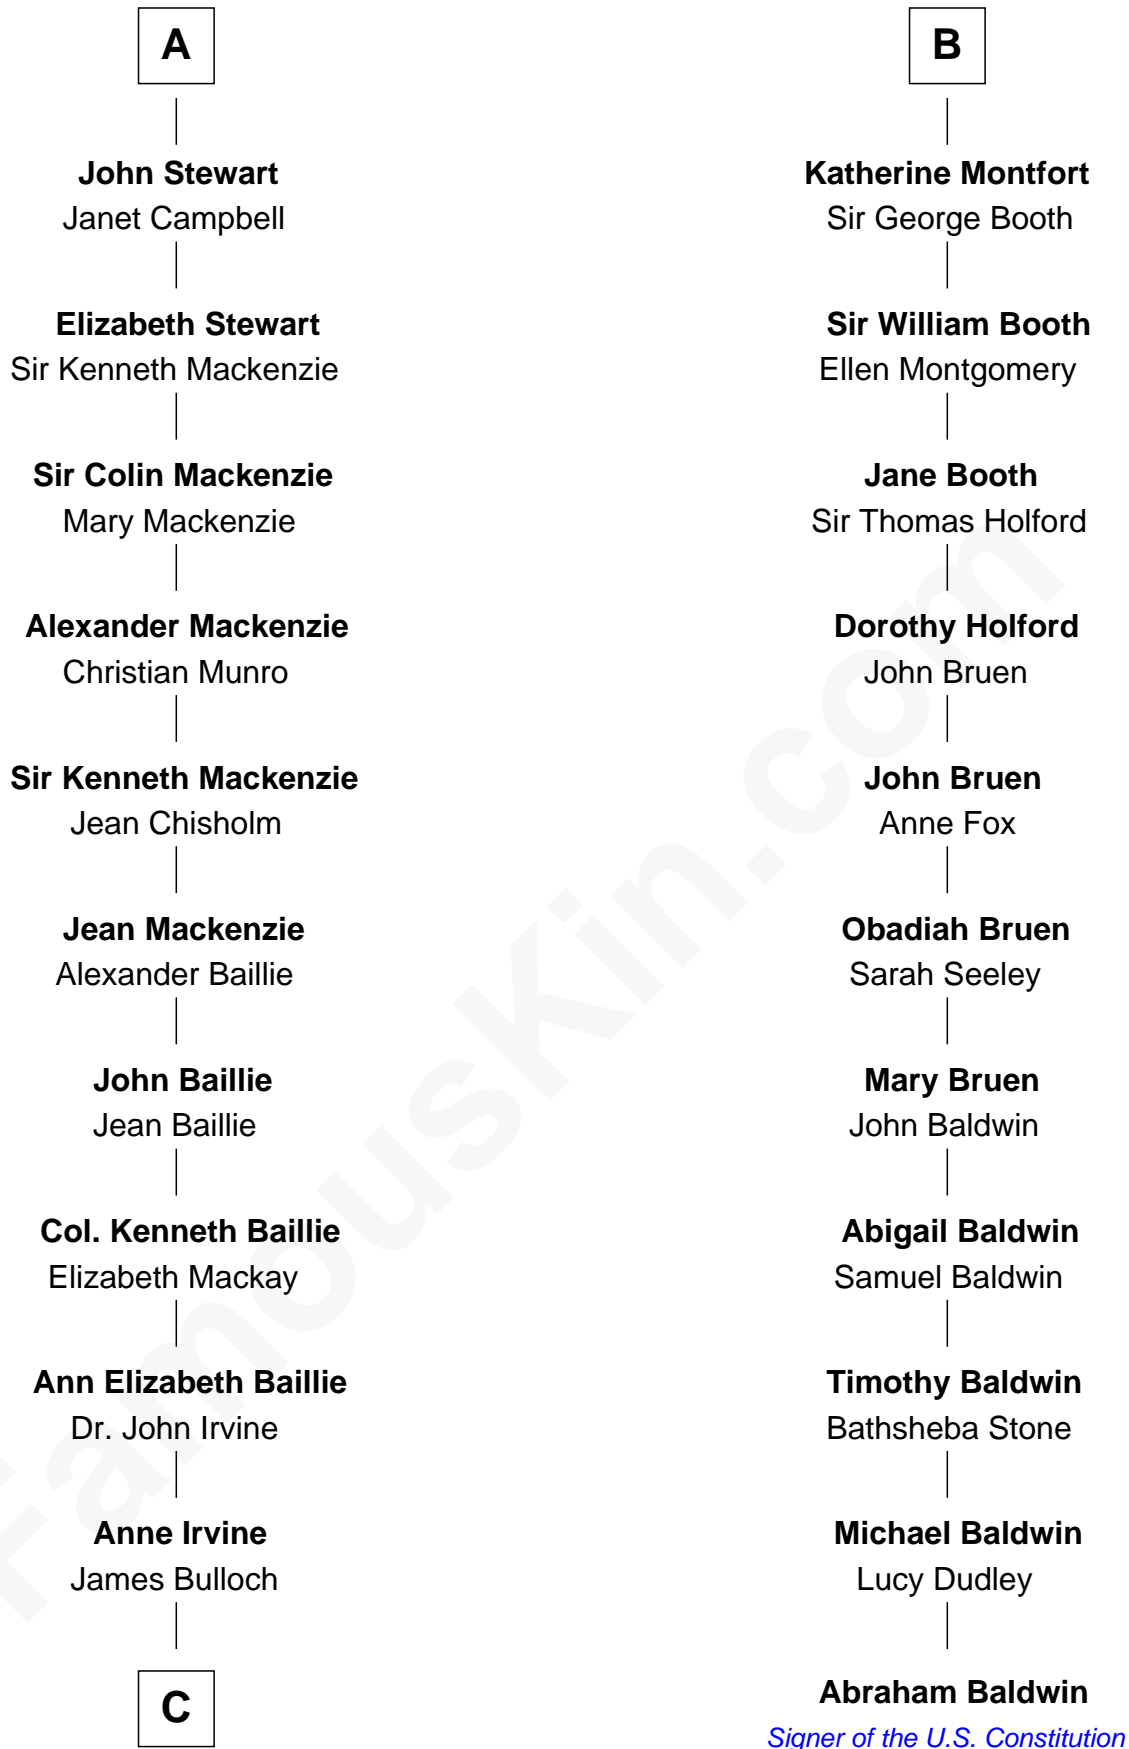

FamousKin.com

Relationship Chart of

Eleanor Roosevelt

First Lady of President Franklin D. Roosevelt

17th cousin 3 times removed of

Abraham Baldwin

Signer of the U.S. Constitution

C

James Stephens Bulloch

Martha Stewart

Martha Bulloch

Theodore Roosevelt

Elliott Roosevelt

Anna Rebecca Hall

Eleanor Roosevelt

First Lady of Franklin Roosevelt