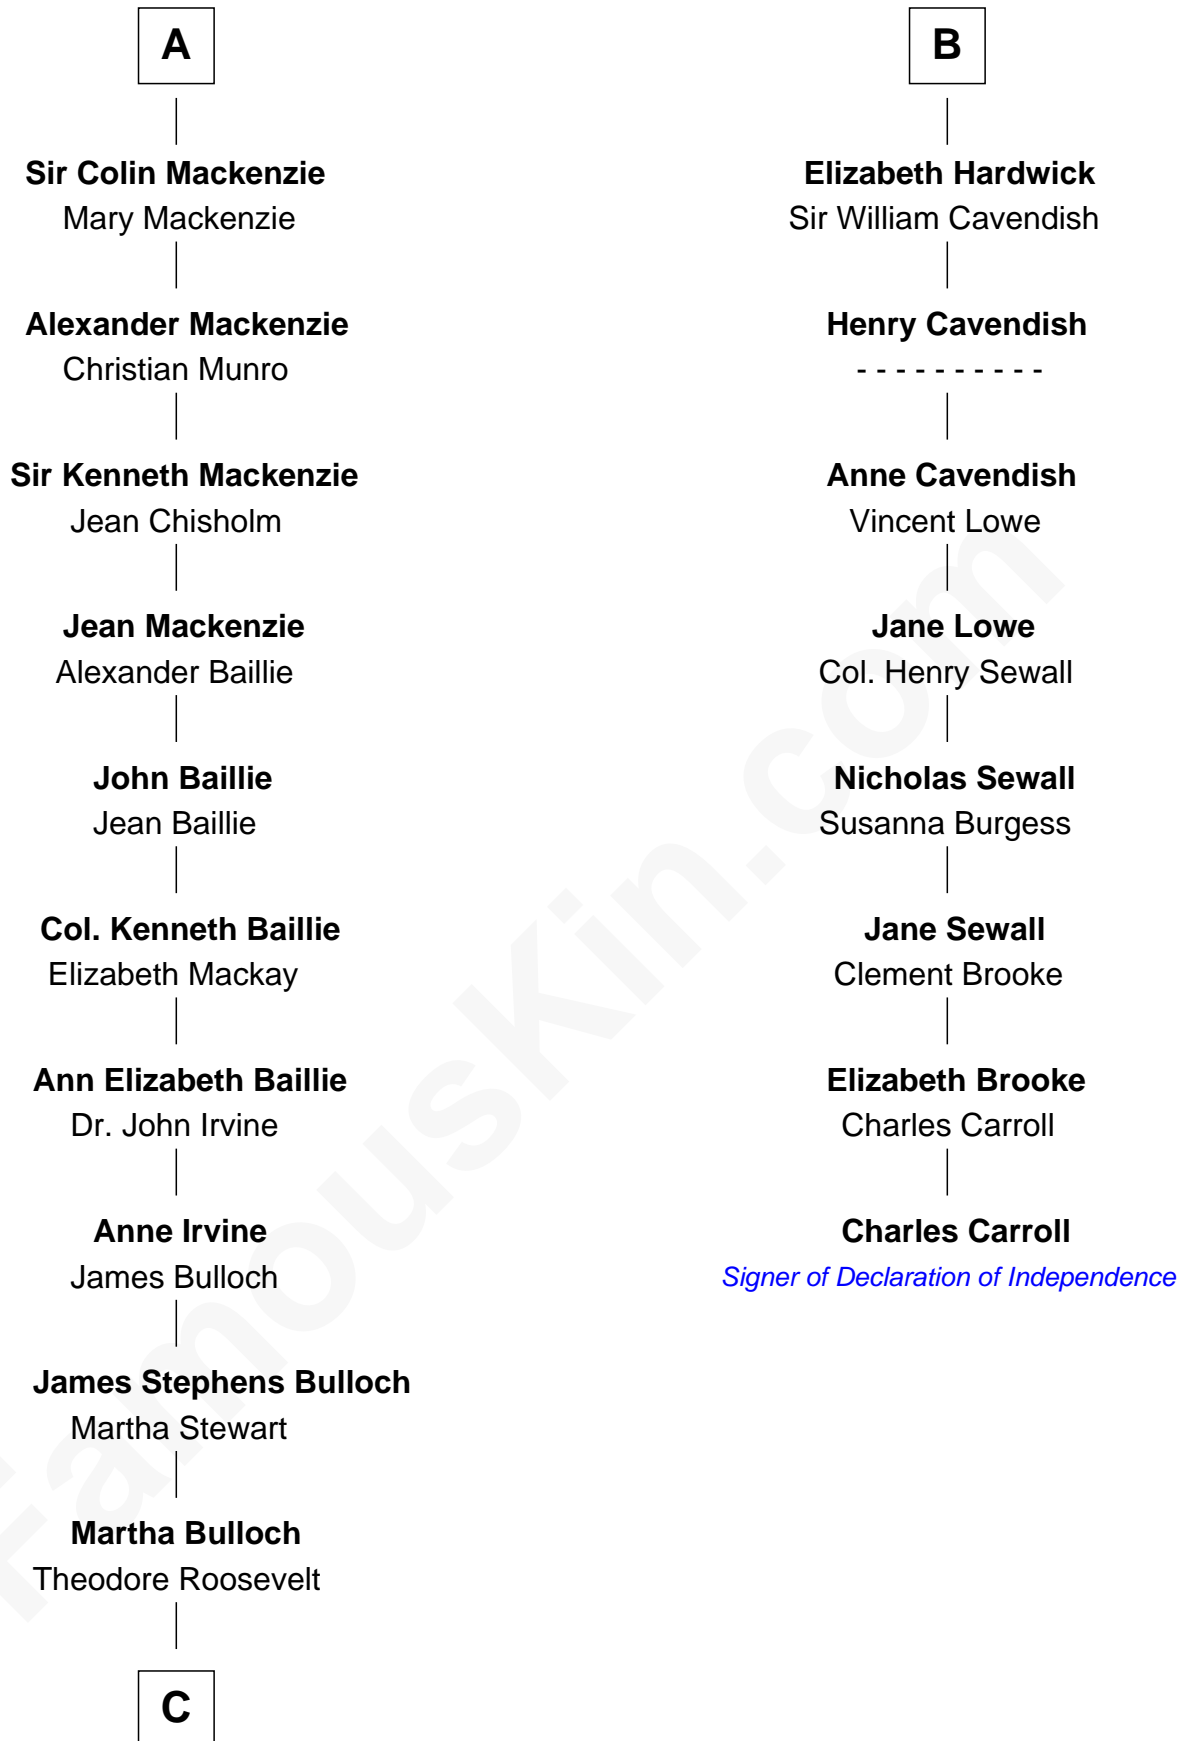

FamousKin.com

Relationship Chart of

Eleanor Roosevelt

First Lady of President Franklin D. Roosevelt

14th cousin 4 times removed of

Charles Carroll

Signer of the Declaration of Independence

Edmund Fitzalan

Alice de Warenne

C

—
Elliott Roosevelt
Anna Rebecca Hall

—
Eleanor Roosevelt
First Lady of Franklin Roosevelt

FamousKin.com