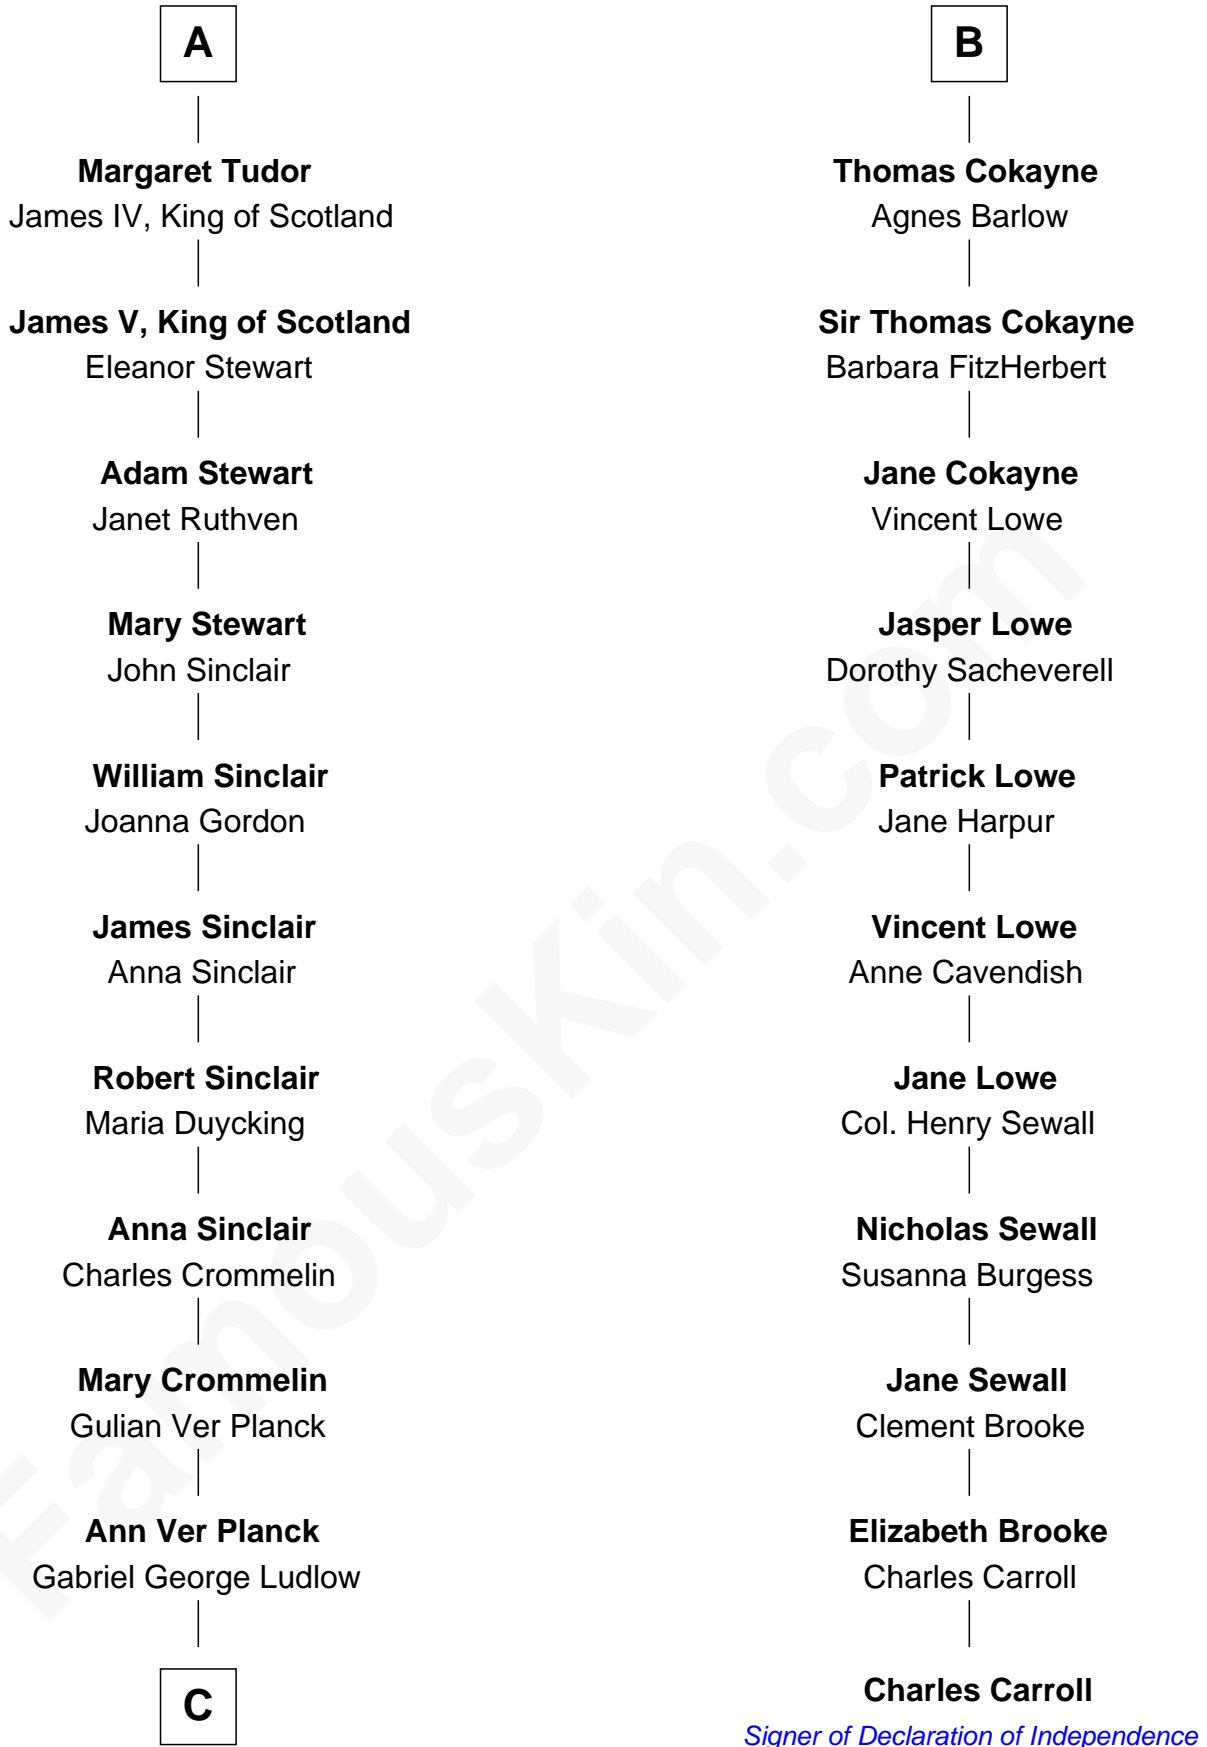

FamousKin.com

Relationship Chart of

Eleanor Roosevelt

First Lady of President Franklin D. Roosevelt

17th cousin 4 times removed of

Charles Carroll

Signer of the Declaration of Independence

C

—
Gabriel Ver Planck Ludlow

Elizabeth A. Hunter

—
Dr. Edward Hunter Ludlow

Elizabeth Livingston

—
Mary Livingston Ludlow

Valentine Gill Hall

—
Anna Rebecca Hall

Elliott Roosevelt