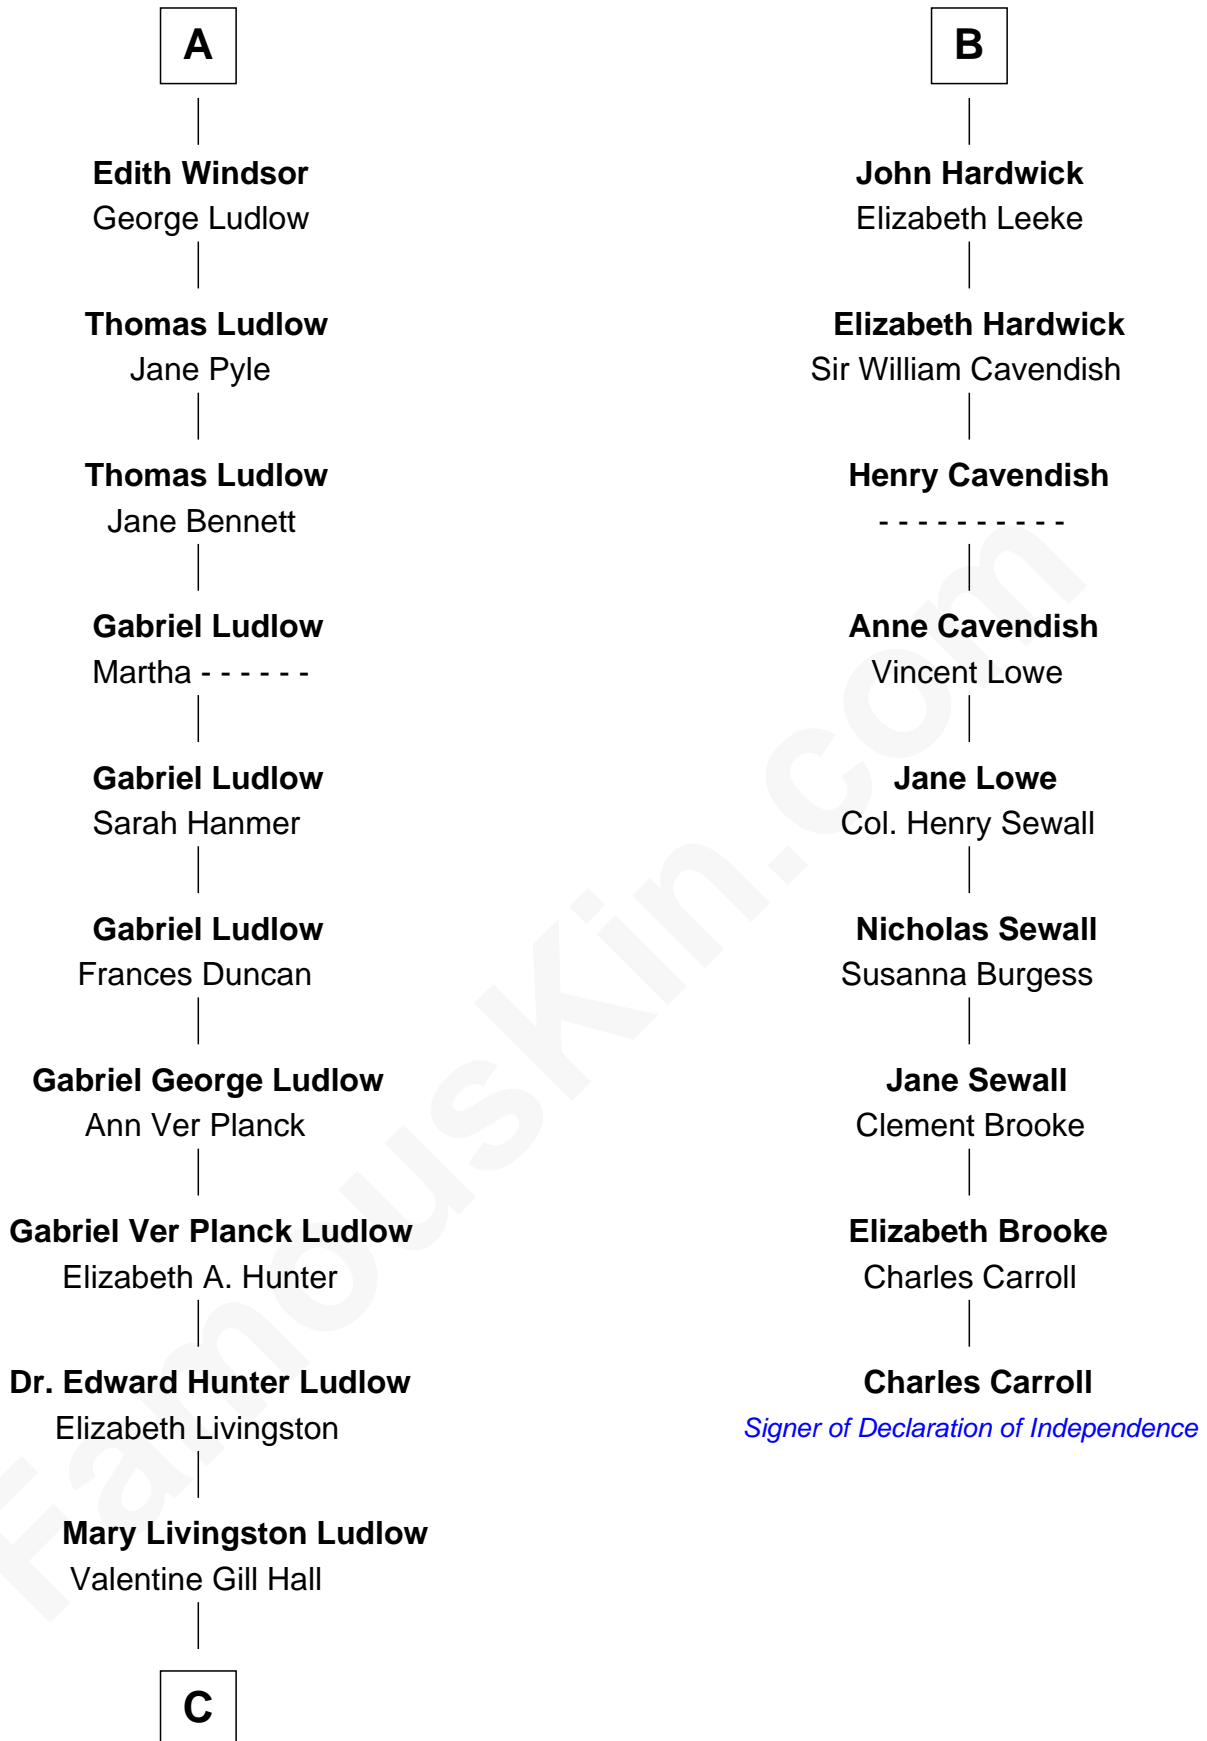

FamousKin.com

Relationship Chart of

Eleanor Roosevelt

First Lady of President Franklin D. Roosevelt

15th cousin 3 times removed of

Charles Carroll

Signer of the Declaration of Independence

Humphrey de Bohun
Elizabeth Plantagenet

C

—
Anna Rebecca Hall

Elliott Roosevelt

—
Eleanor Roosevelt

First Lady of Franklin Roosevelt

FamousKin.com