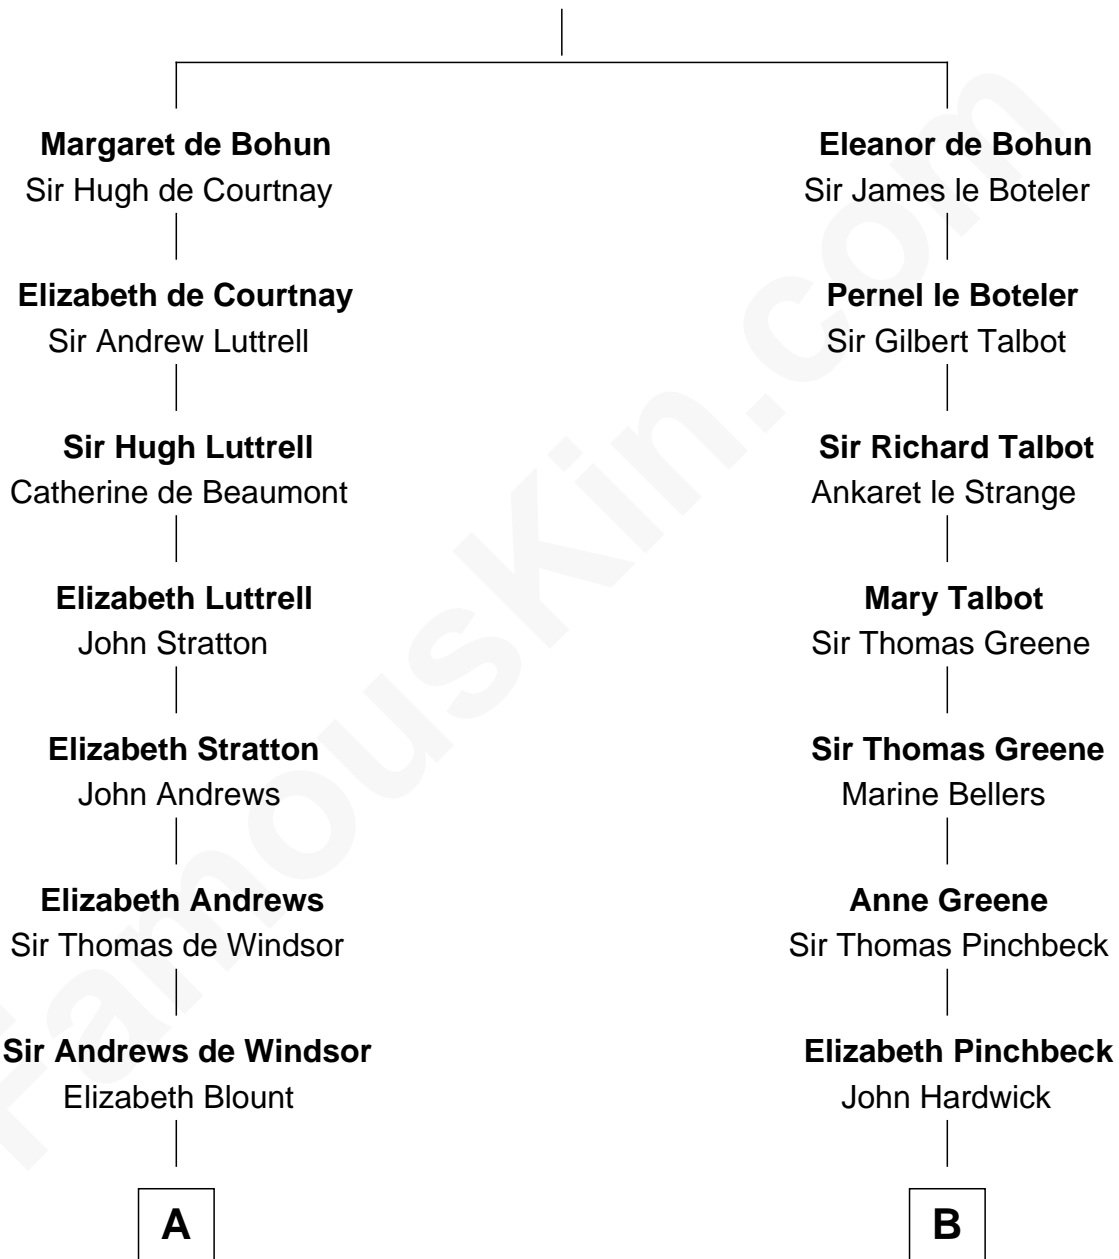

FamousKin.com

Relationship Chart of

Eleanor Roosevelt

First Lady of President Franklin D. Roosevelt

15th cousin 3 times removed of

Charles Carroll

Signer of the Declaration of Independence

Humphrey de Bohun
Elizabeth Plantagenet

C

—
Anna Rebecca Hall

Elliott Roosevelt

—
Eleanor Roosevelt

First Lady of Franklin Roosevelt

FamousKin.com