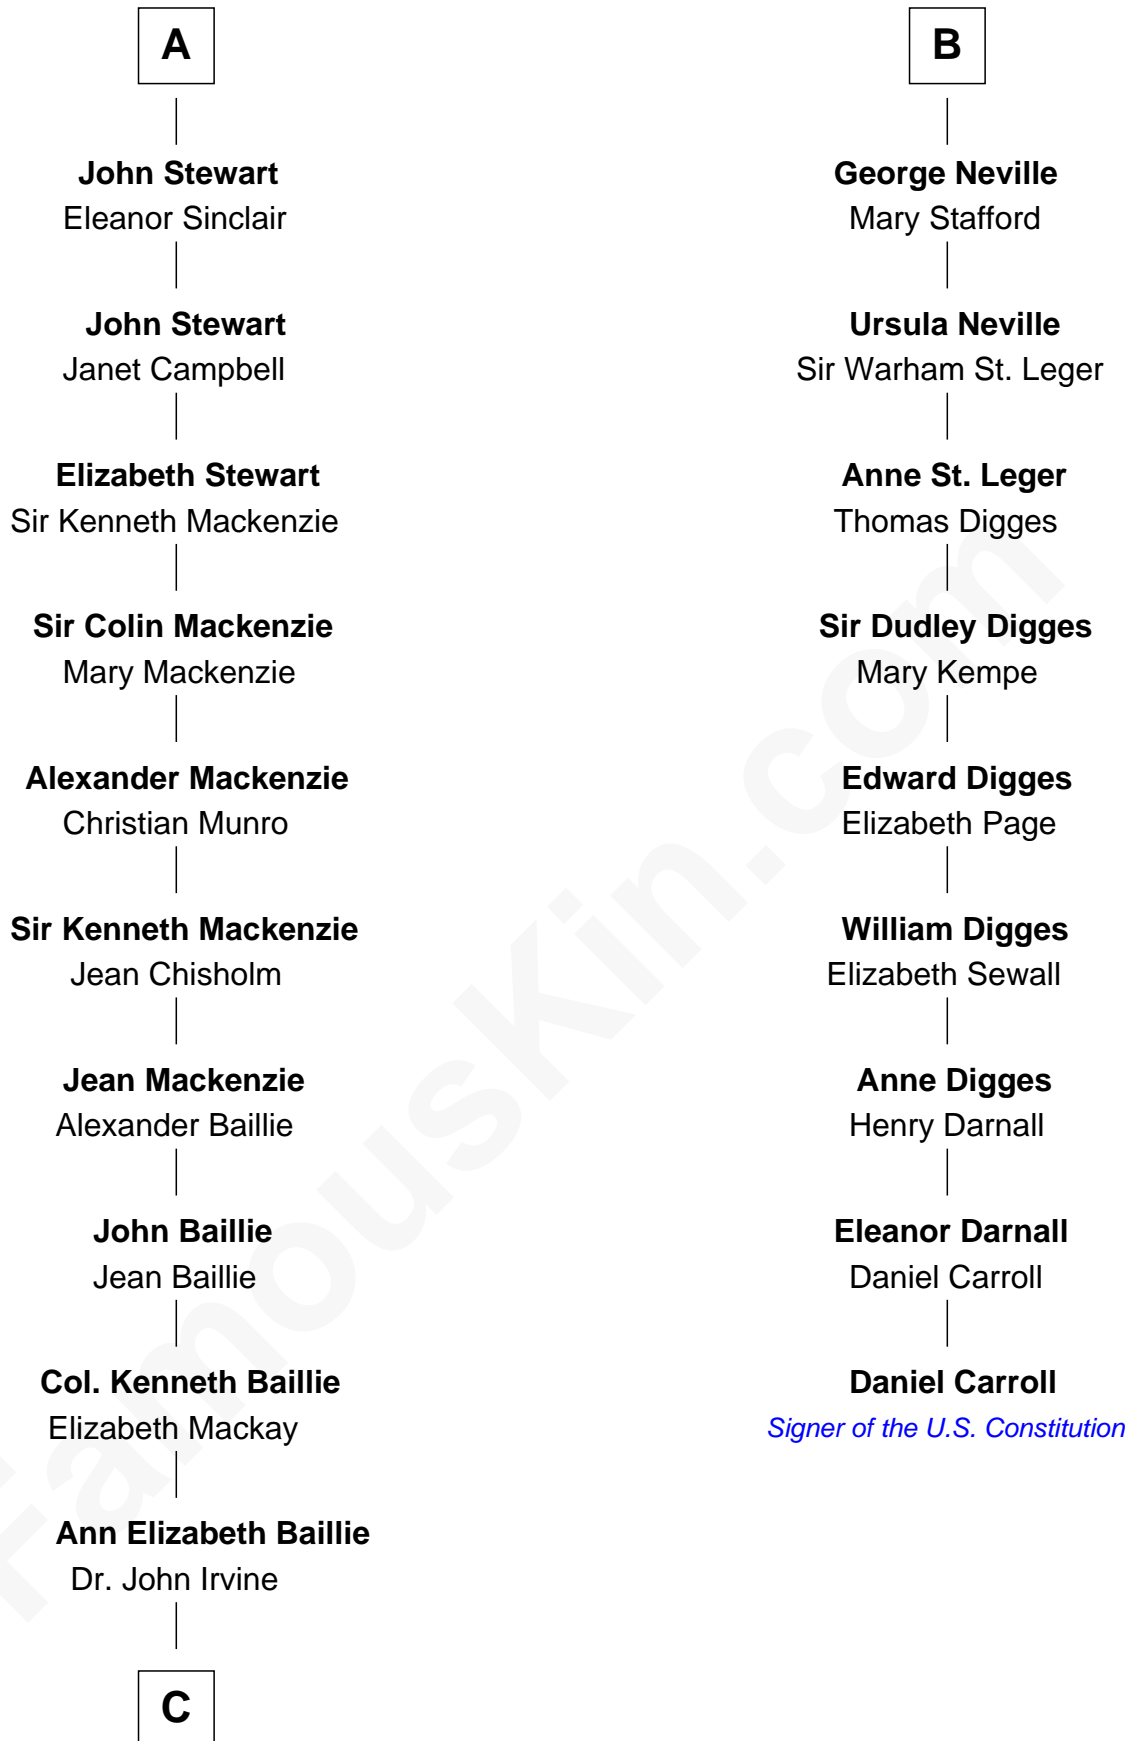

FamousKin.com

Relationship Chart of

Eleanor Roosevelt

First Lady of President Franklin D. Roosevelt

15th cousin 6 times removed of

Daniel Carroll

Signer of the U.S. Constitution

Alan la Zouche

Sir Ralph Neville

Joan Beaufort

Sir Edward Neville

Elizabeth de Beauchamp

Sir George Neville

Margaret Fenne

B

C

Anne Irvine
James Bulloch

James Stephens Bulloch
Martha Stewart

Martha Bulloch
Theodore Roosevelt

Elliott Roosevelt
Anna Rebecca Hall

Eleanor Roosevelt
First Lady of Franklin Roosevelt

FamousKin.com