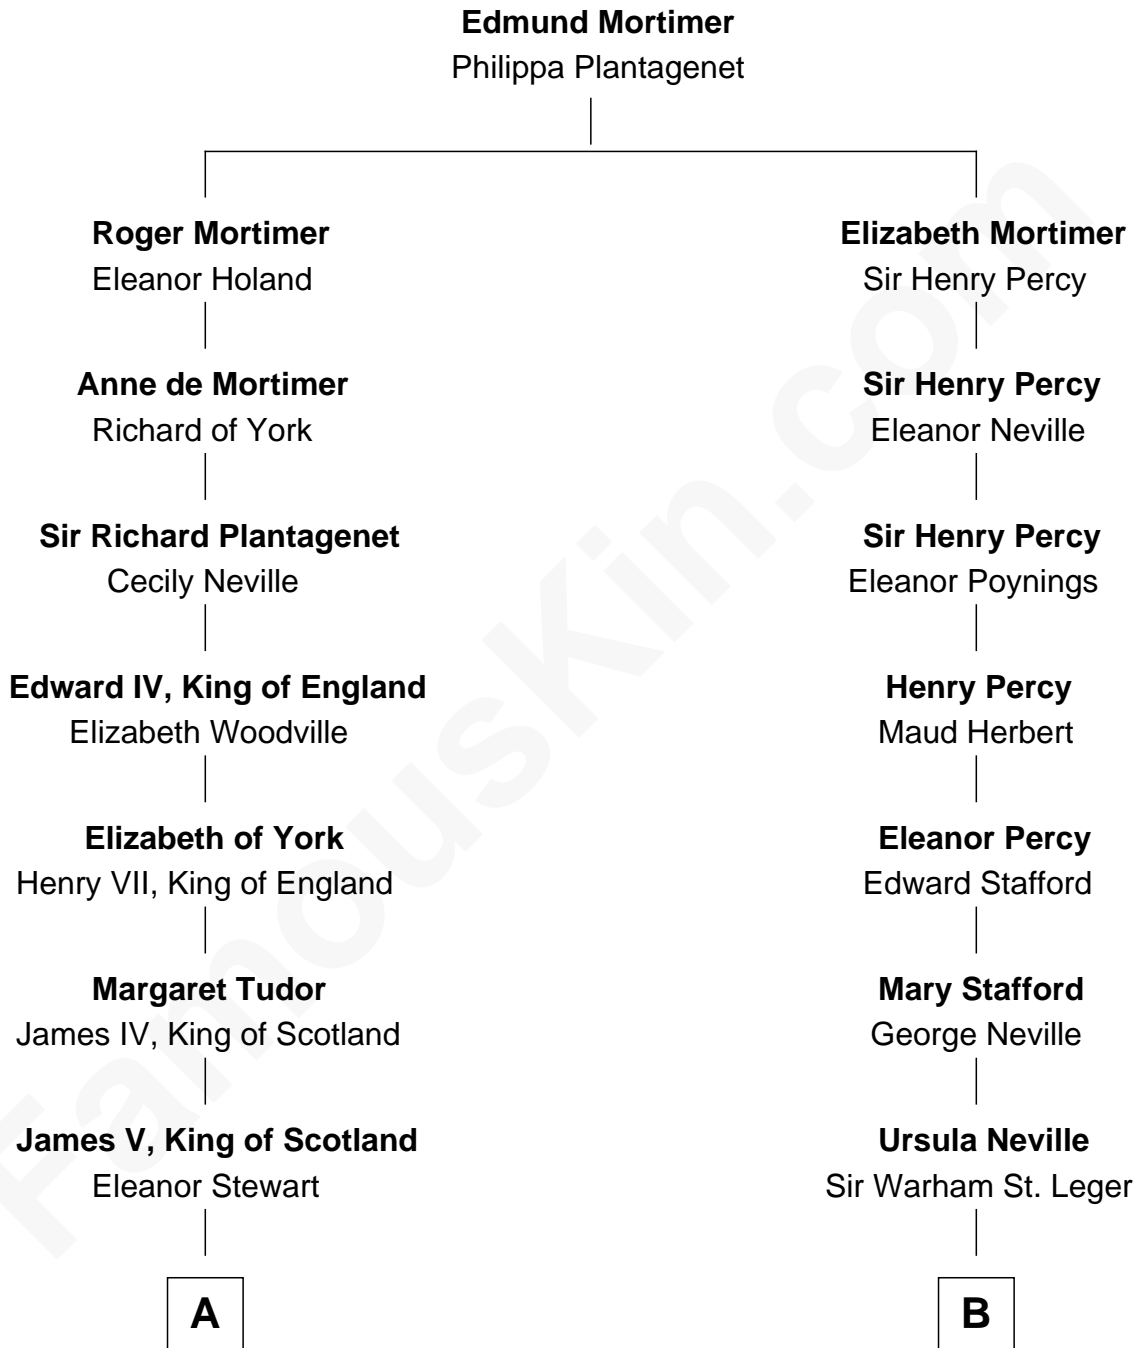

FamousKin.com

Relationship Chart of

Eleanor Roosevelt

First Lady of President Franklin D. Roosevelt

13th cousin 6 times removed of

Daniel Carroll

Signer of the U.S. Constitution

C

—
Mary Livingston Ludlow

Valentine Gill Hall

—
Anna Rebecca Hall

Elliott Roosevelt

—
Eleanor Roosevelt

First Lady of Franklin Roosevelt

FamousKin.com