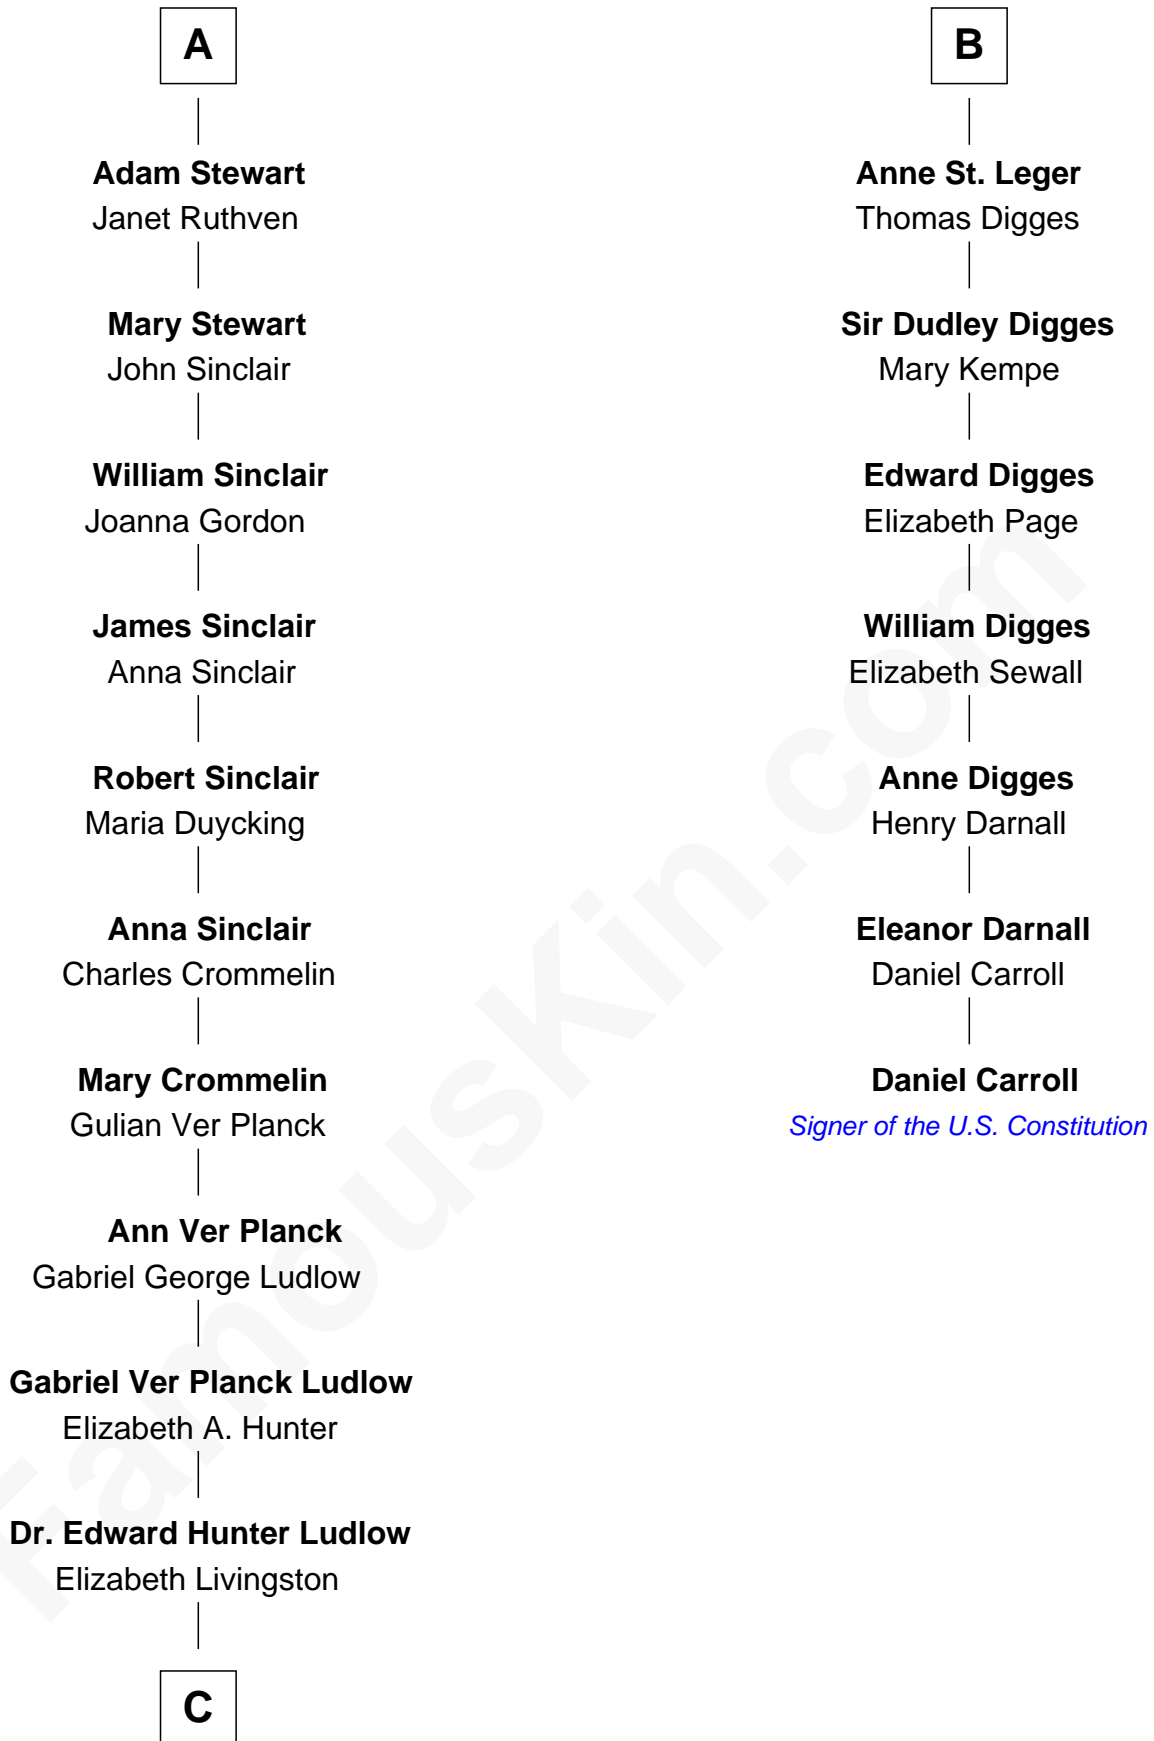

FamousKin.com

Relationship Chart of

Eleanor Roosevelt

First Lady of President Franklin D. Roosevelt

13th cousin 6 times removed of

Daniel Carroll

Signer of the U.S. Constitution

C

—
Mary Livingston Ludlow

Valentine Gill Hall

—
Anna Rebecca Hall

Elliott Roosevelt

—
Eleanor Roosevelt

First Lady of Franklin Roosevelt

FamousKin.com