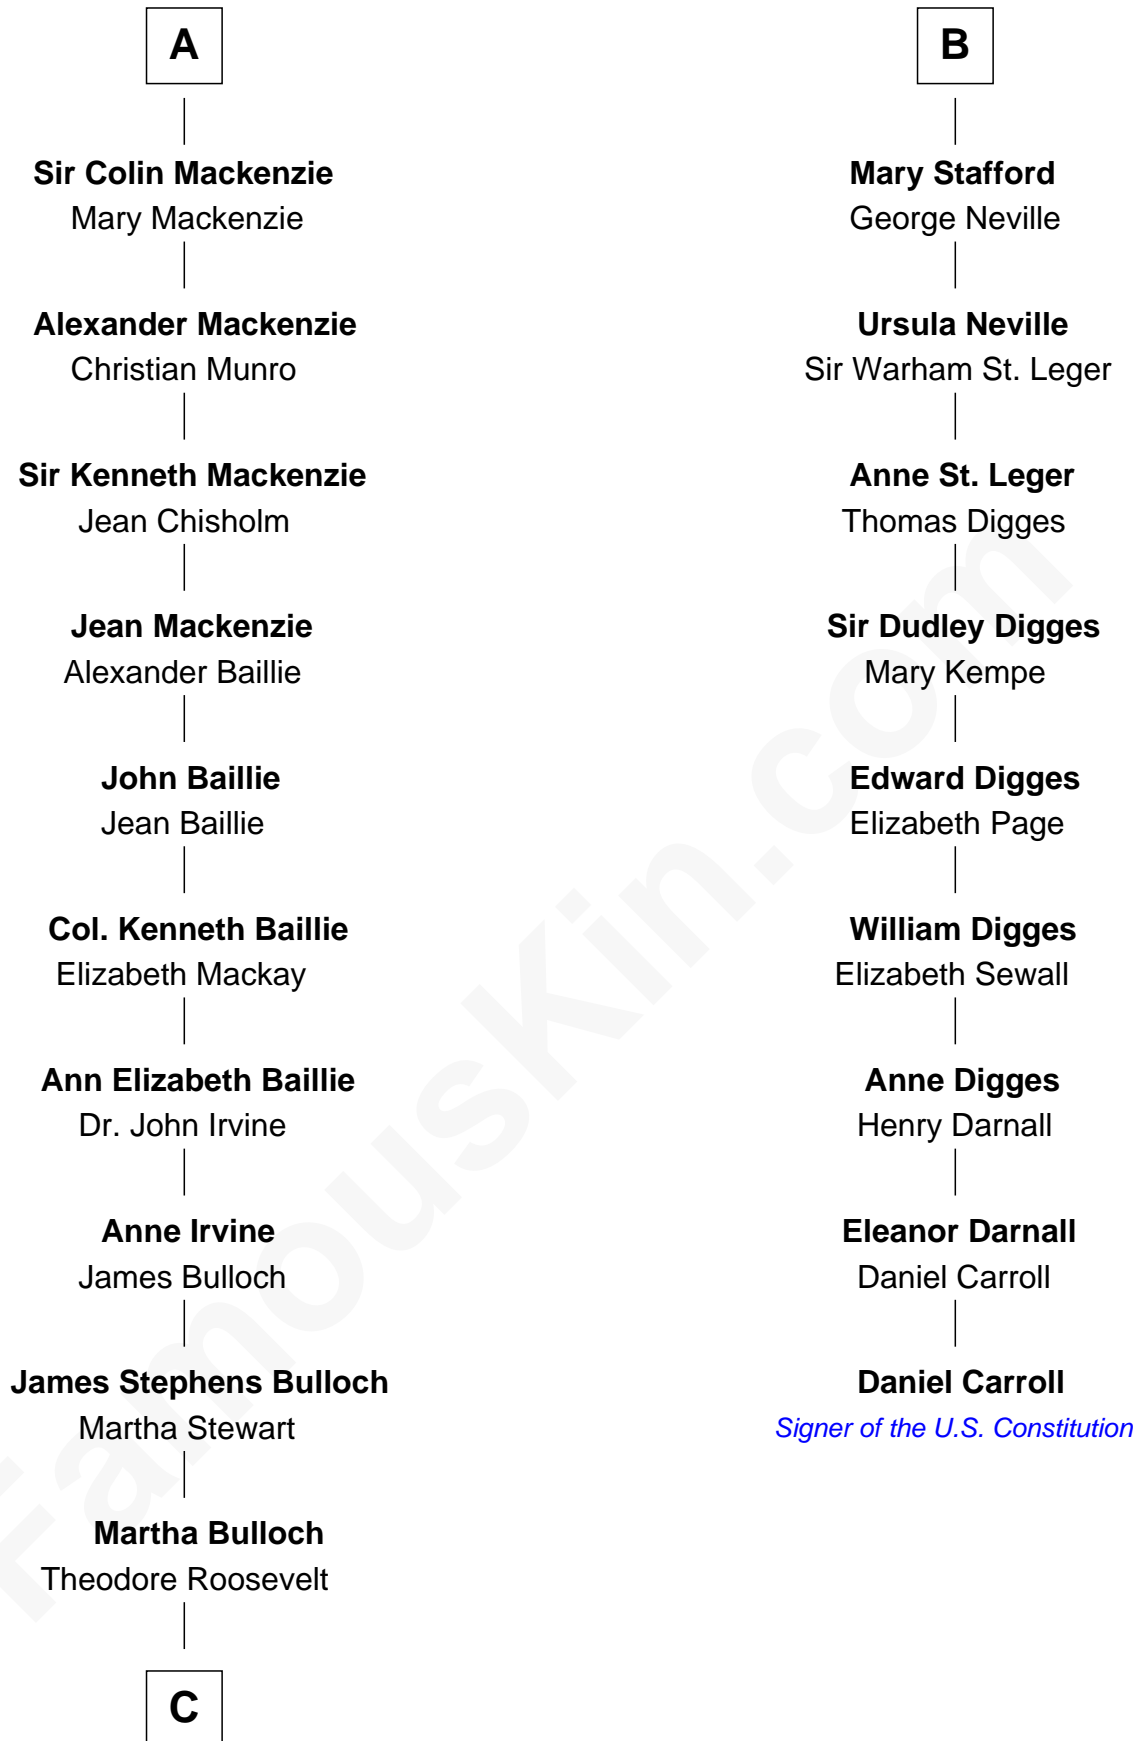

FamousKin.com

Relationship Chart of

Eleanor Roosevelt

First Lady of President Franklin D. Roosevelt

15th cousin 3 times removed of

Daniel Carroll

Signer of the U.S. Constitution

C

—
Elliott Roosevelt
Anna Rebecca Hall

—
Eleanor Roosevelt
First Lady of Franklin Roosevelt

FamousKin.com