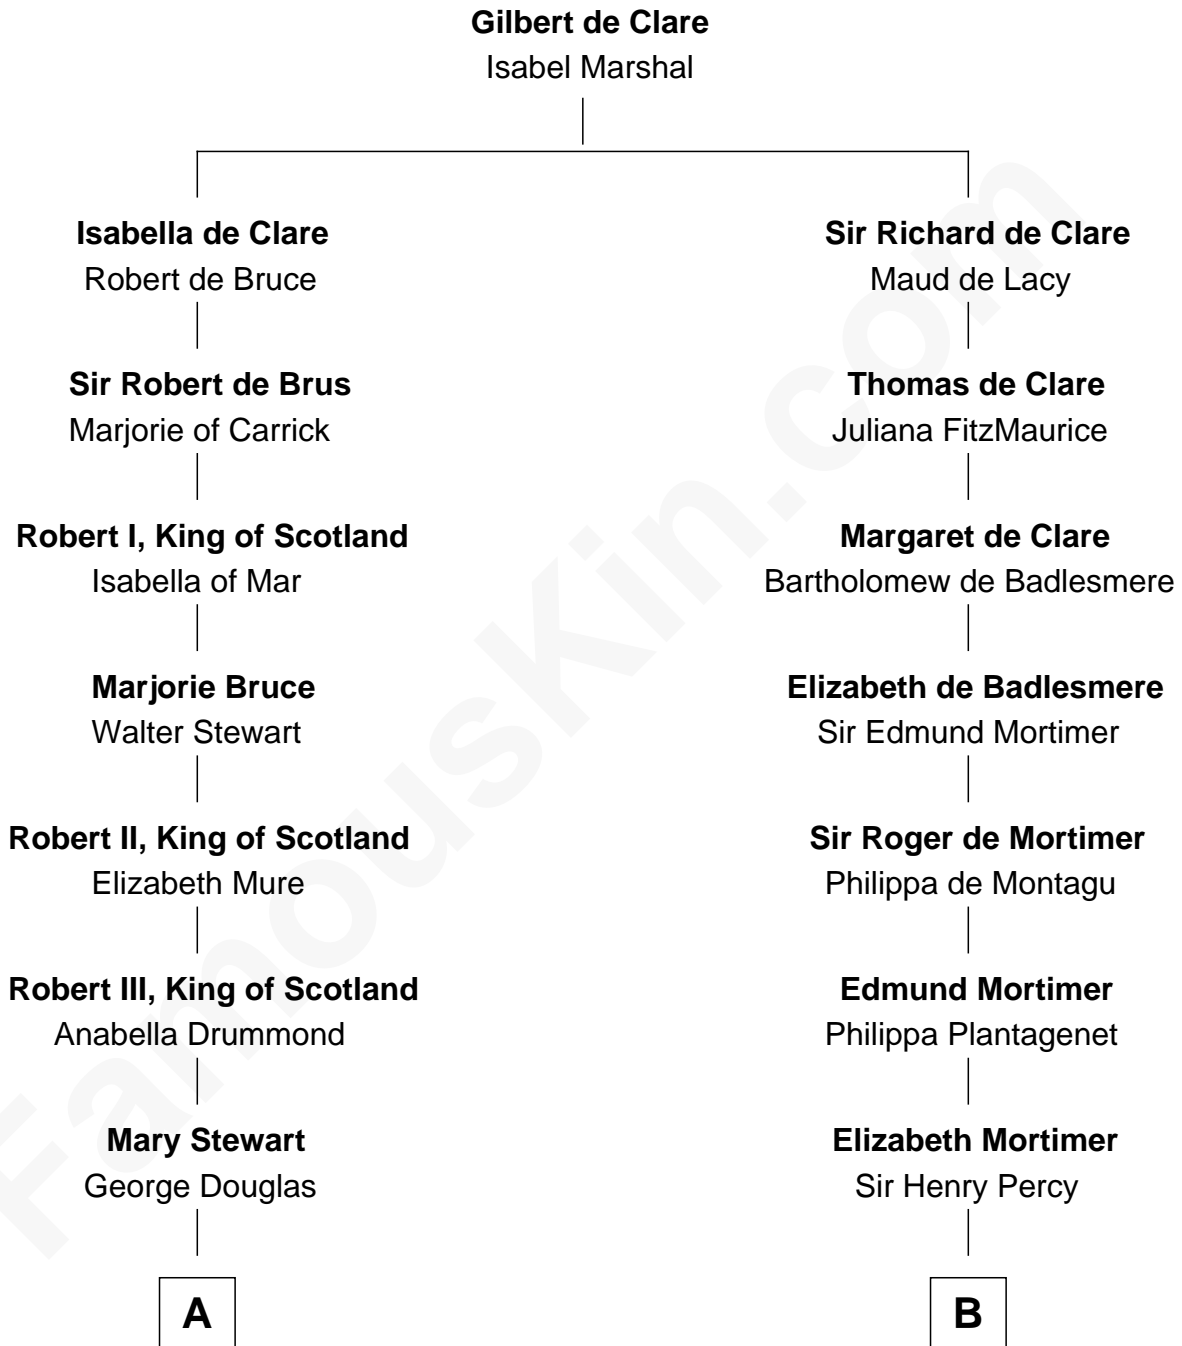

FamousKin.com

Relationship Chart of Eleanor Roosevelt

First Lady of President Franklin D. Roosevelt

19th cousin 2 times removed of

Daniel Carroll

Signer of the U.S. Constitution

C

Anne Irvine
James Bulloch

James Stephens Bulloch
Martha Stewart

Martha Bulloch
Theodore Roosevelt

Elliott Roosevelt
Anna Rebecca Hall

Eleanor Roosevelt
First Lady of Franklin Roosevelt

D

Anne Digges
Henry Darnall

Eleanor Darnall
Daniel Carroll