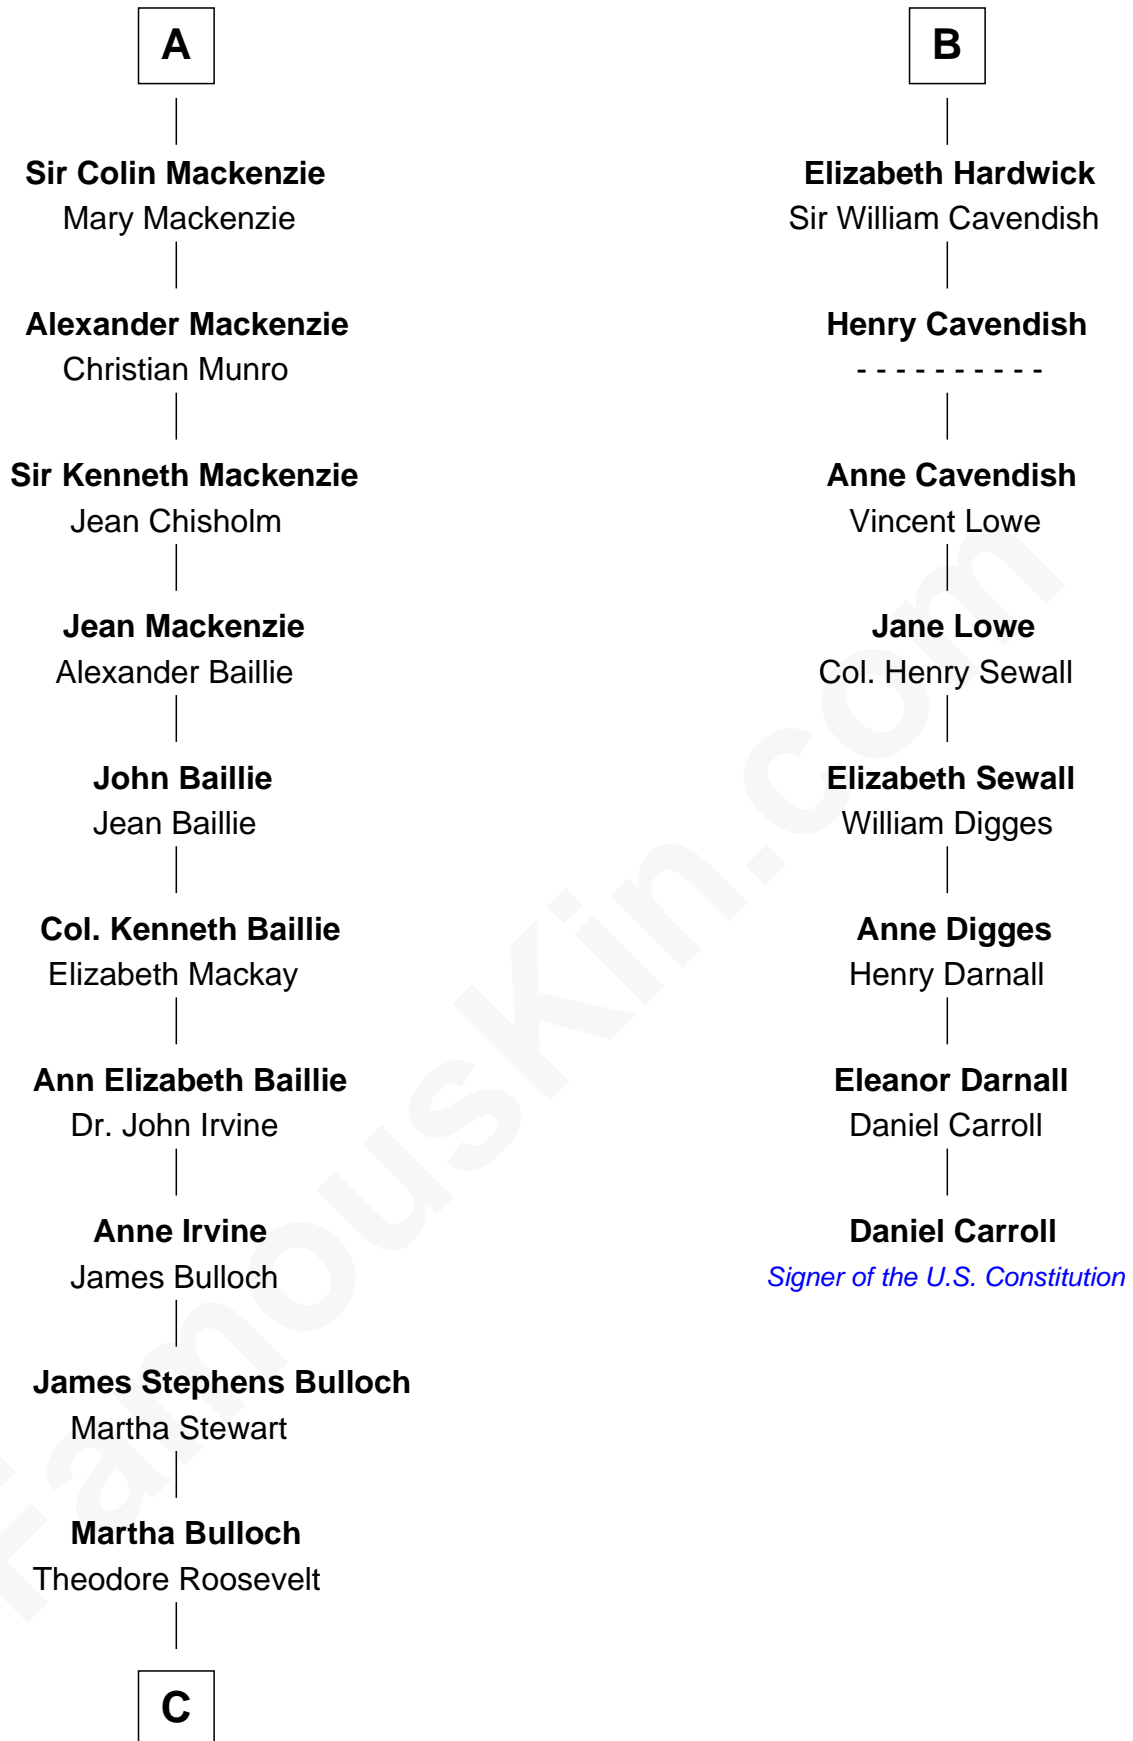

## Relationship Chart of

### Eleanor Roosevelt

*First Lady of President Franklin D. Roosevelt*

14th cousin 4 times removed of

### Daniel Carroll

*Signer of the U.S. Constitution*

**Edmund Fitzalan**

Alice de Warenne

**C**

—  
**Elliott Roosevelt**  
Anna Rebecca Hall

—  
**Eleanor Roosevelt**  
*First Lady of Franklin Roosevelt*

FamousKin.com