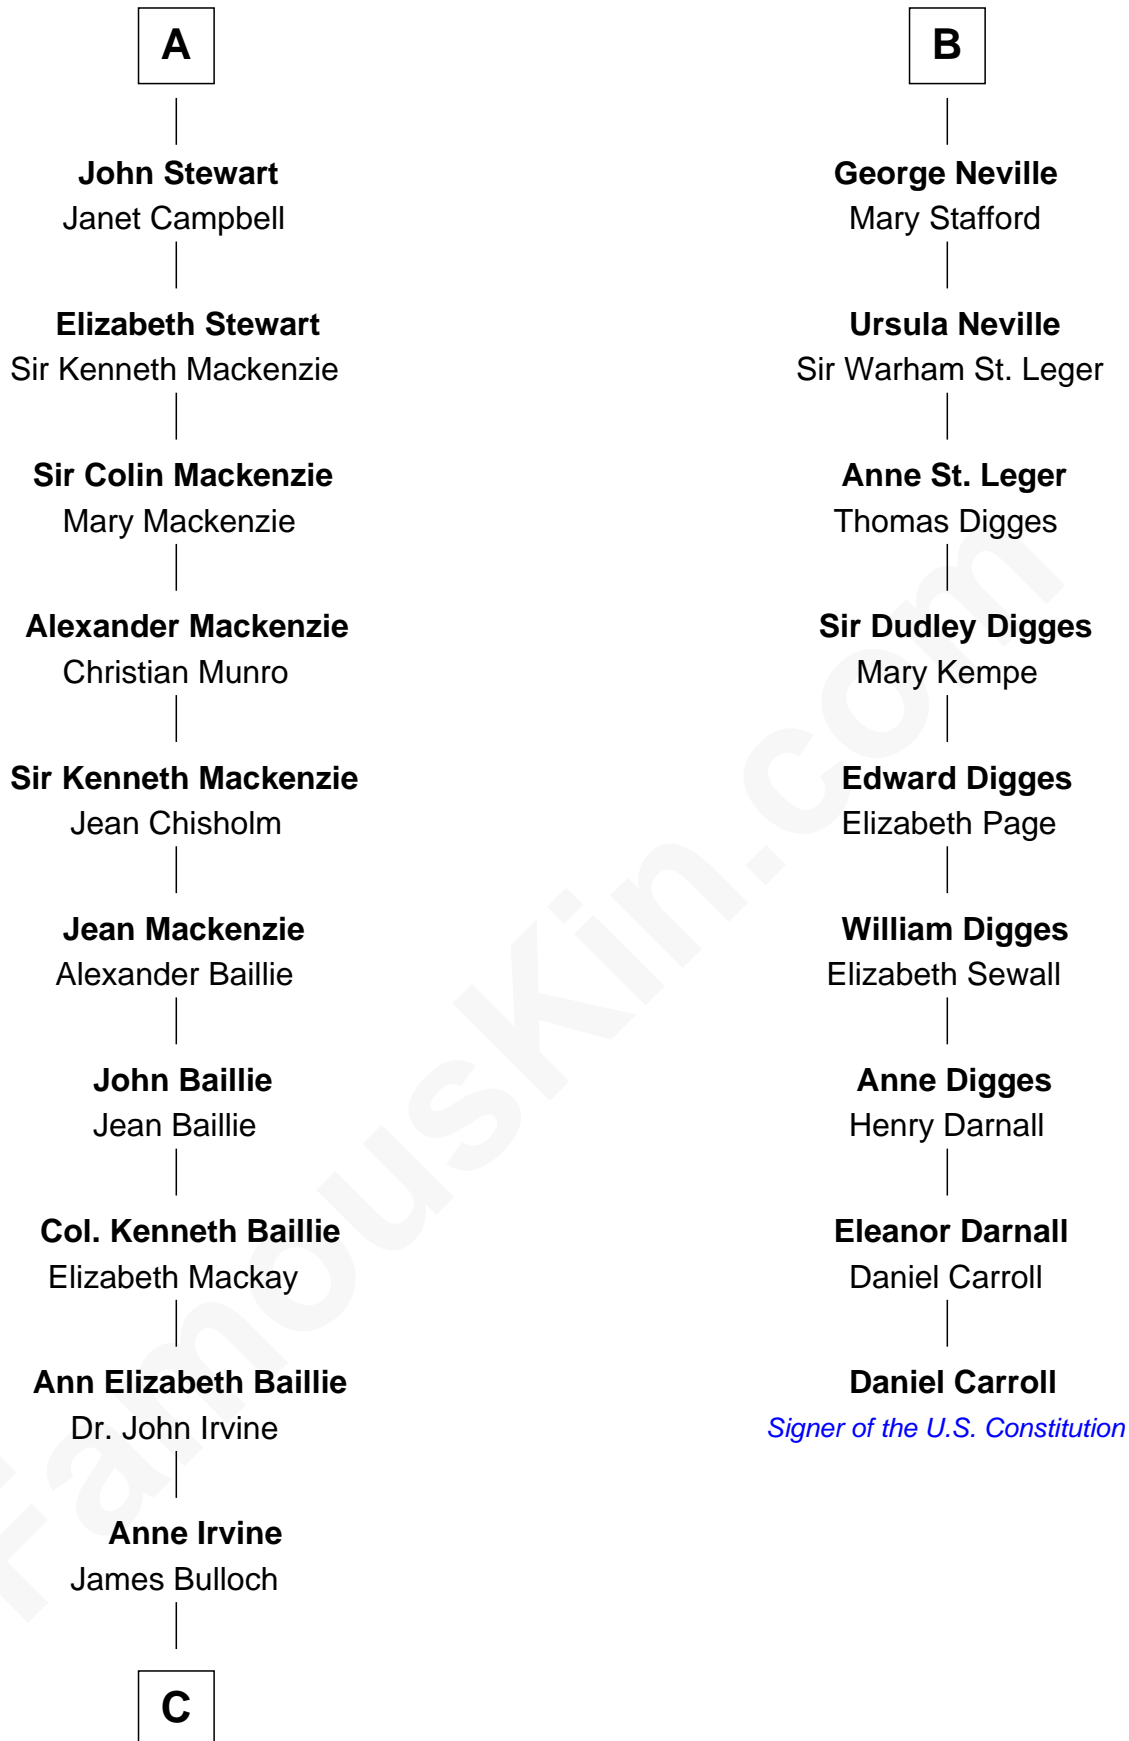

## Relationship Chart of

### Eleanor Roosevelt

*First Lady of President Franklin D. Roosevelt*

15th cousin 5 times removed of

### Daniel Carroll

*Signer of the U.S. Constitution*

**C**

James Stephens Bulloch

Martha Stewart

Martha Bulloch

Theodore Roosevelt

Elliott Roosevelt