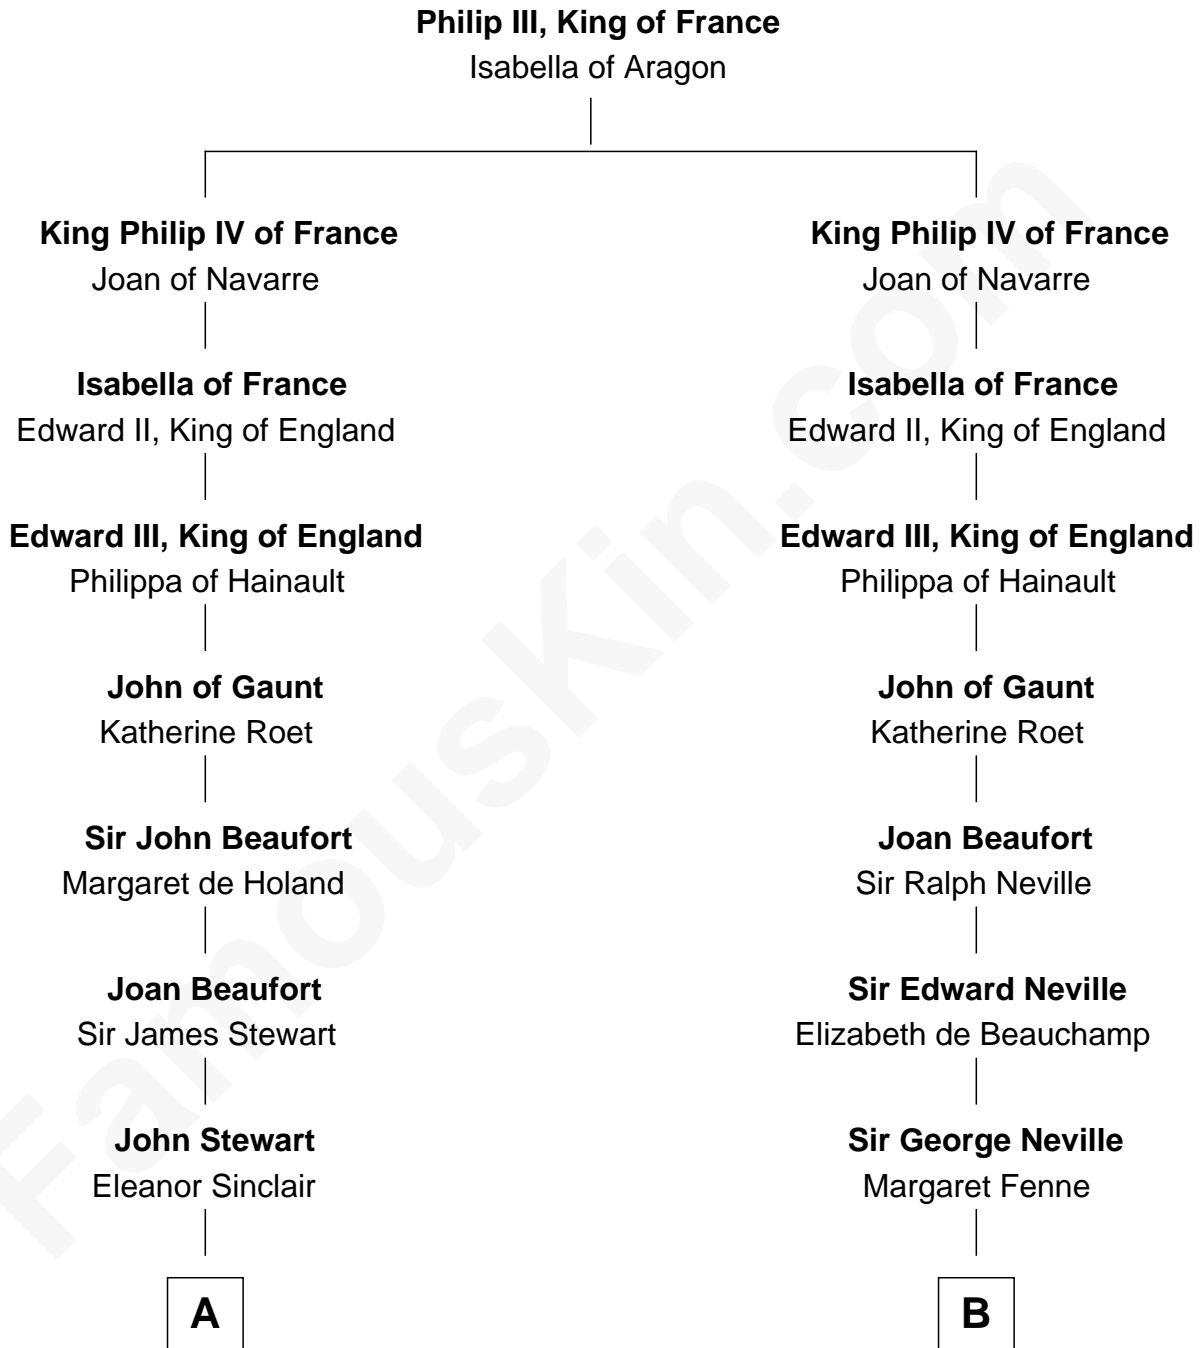

FamousKin.com

Relationship Chart of

Eleanor Roosevelt

First Lady of President Franklin D. Roosevelt

15th cousin 5 times removed of

Daniel Carroll

Signer of the U.S. Constitution