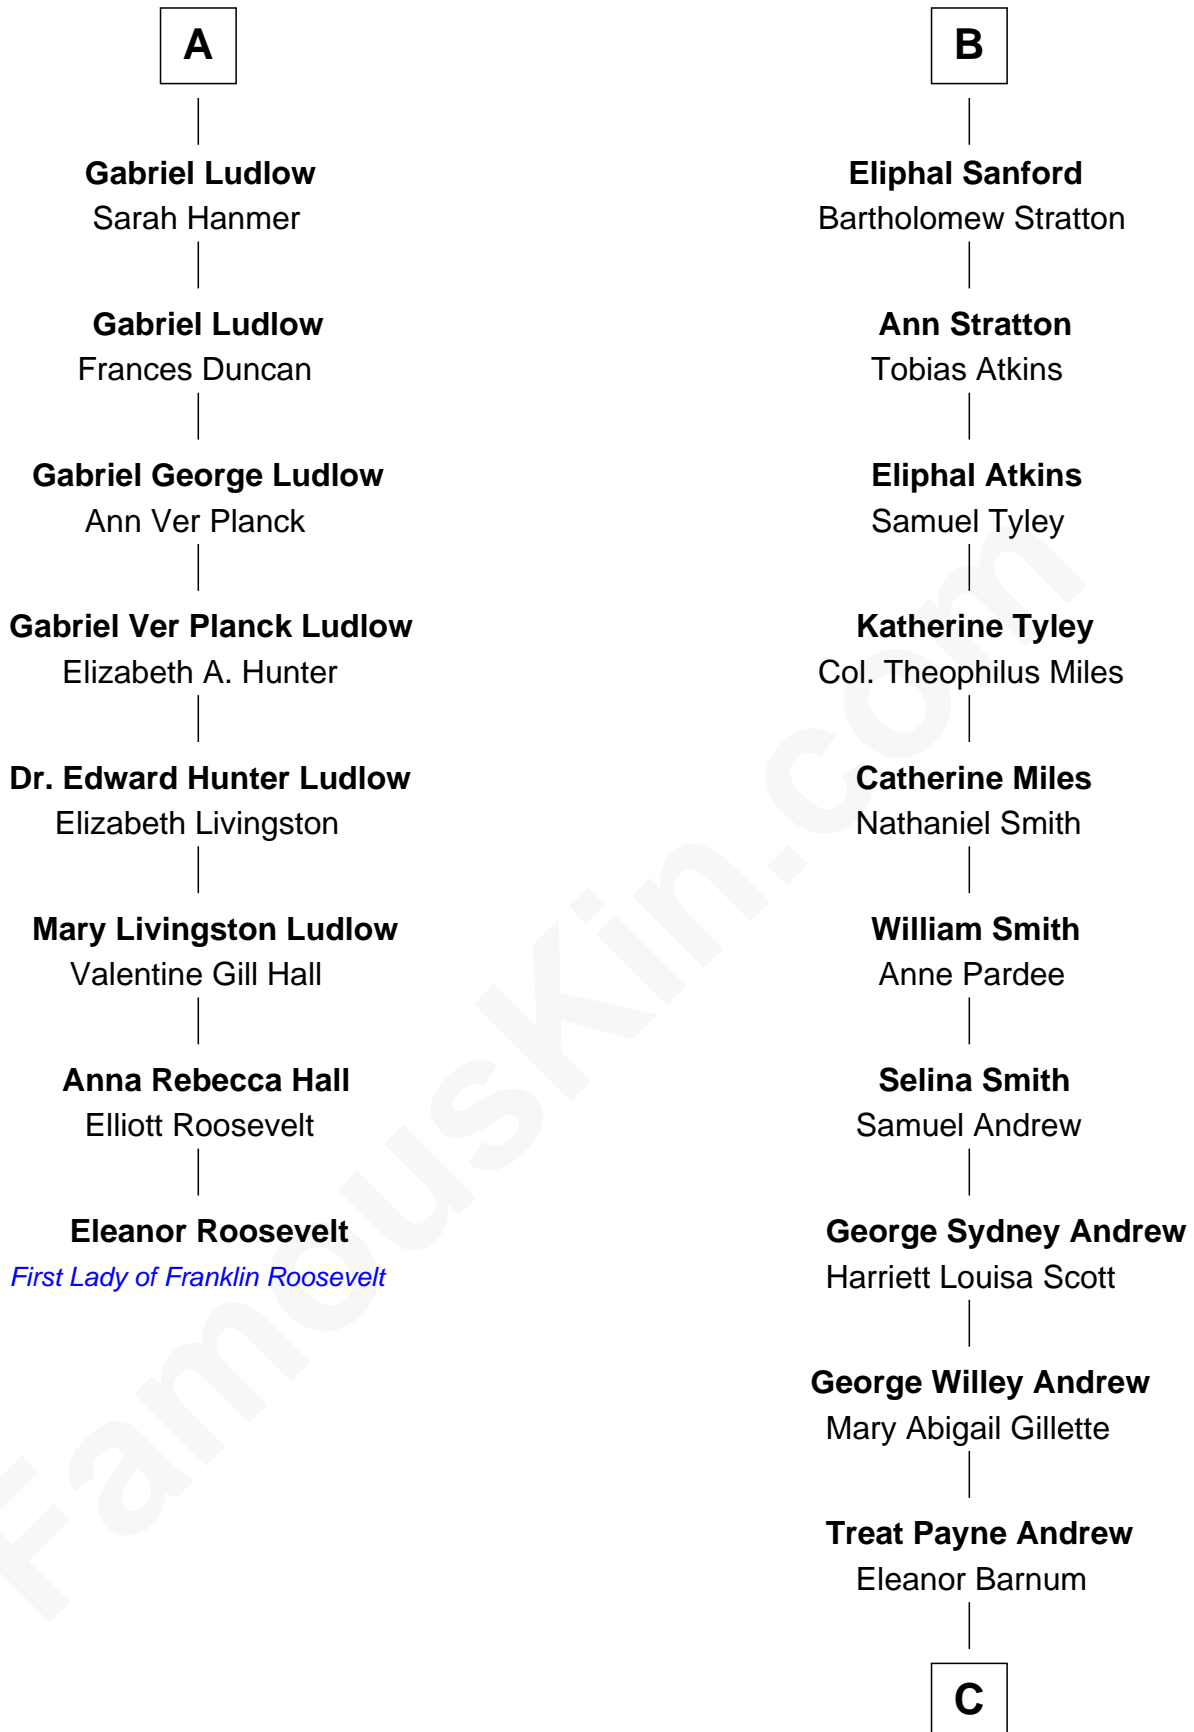

FamousKin.com

Relationship Chart of

Eleanor Roosevelt

First Lady of President Franklin D. Roosevelt

14th cousin 4 times removed of

Treat Williams
TV & Movie Actor

Sir Thomas Blount
Margaret de Gresley

C

Marian Andrew

Richard Norman Williams

Treat Williams

TV & Movie Actor

FamousKin.com