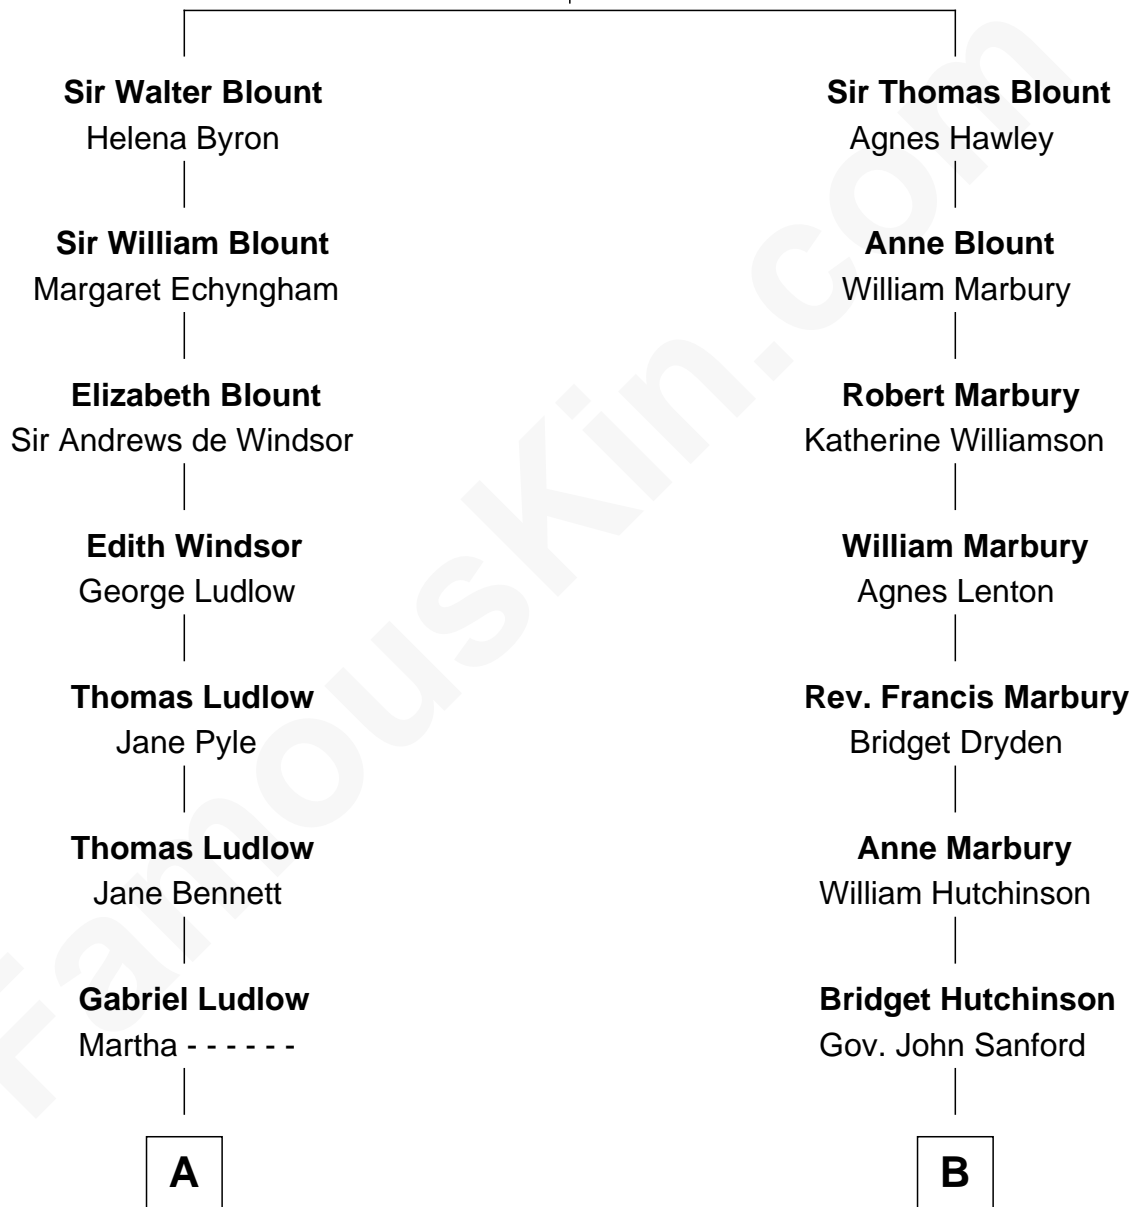

FamousKin.com

Relationship Chart of

Eleanor Roosevelt

First Lady of President Franklin D. Roosevelt

14th cousin 4 times removed of

Treat Williams
TV & Movie Actor

Sir Thomas Blount
Margaret de Gresley

C

Marian Andrew

Richard Norman Williams

Treat Williams

TV & Movie Actor

FamousKin.com