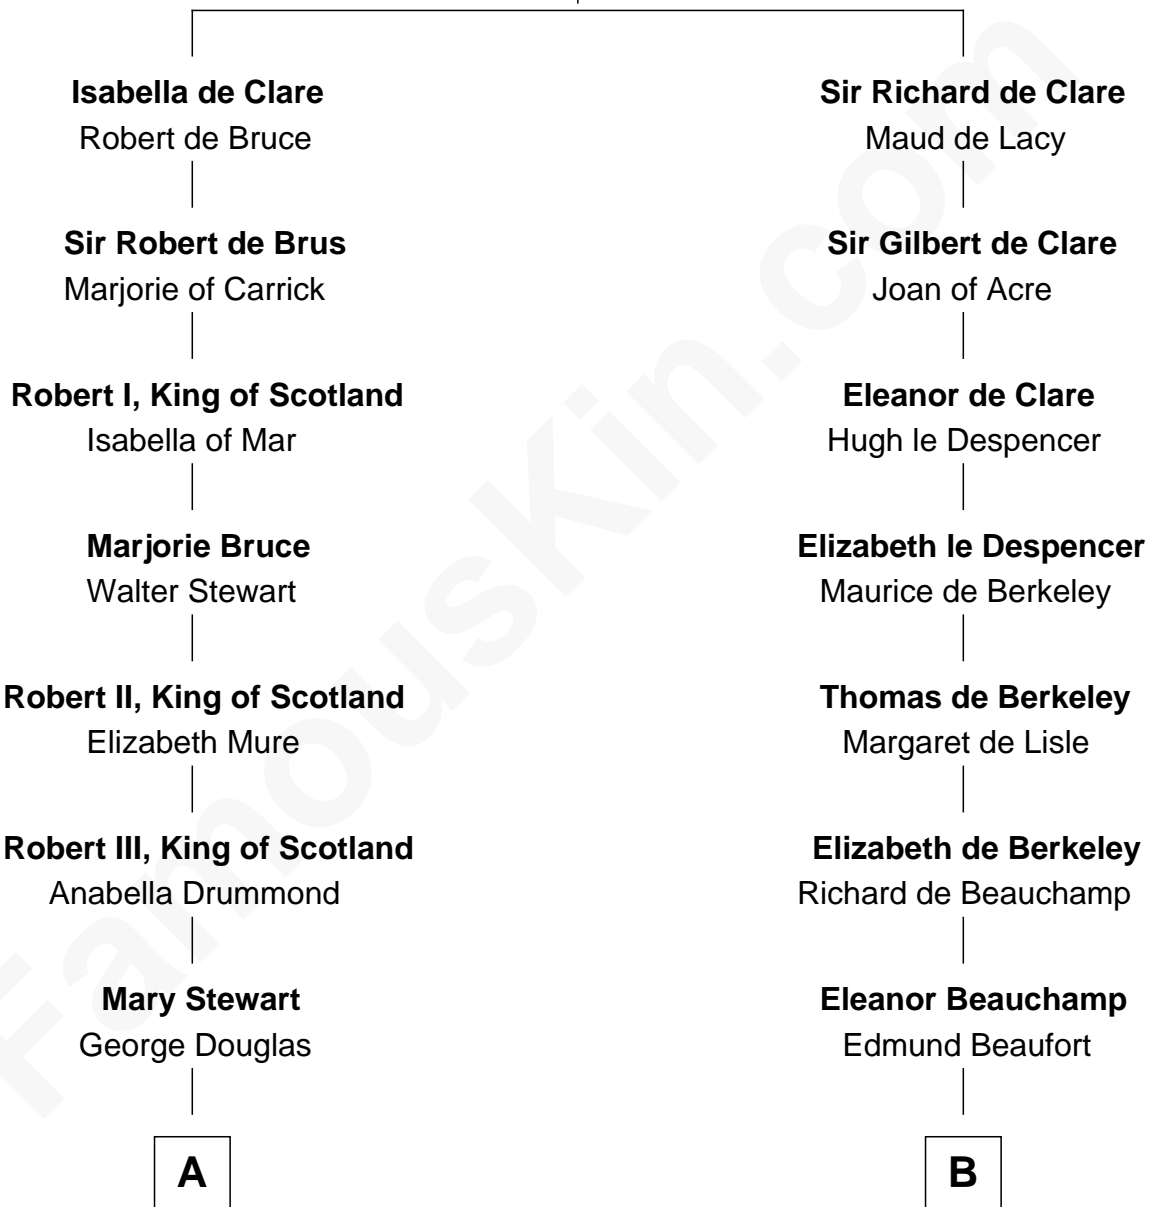

FamousKin.com

Relationship Chart of

Eleanor Roosevelt

First Lady of President Franklin D. Roosevelt

21st cousin of

E. M. Forster
English Novelist

Gilbert de Clare
Isabel Marshal

C

Anne Irvine
James Bulloch

James Stephens Bulloch
Martha Stewart

Martha Bulloch
Theodore Roosevelt

Elliott Roosevelt
Anna Rebecca Hall

Eleanor Roosevelt
First Lady of Franklin Roosevelt

D

Lucy Watson
John Thornton

Henry Thornton
Marianne Sykes

Laura Thornton
Charles Forster

Edward Morgan Llewellyn Forster
Alice Clara Whichelo

E. M. Forster
English Novelist