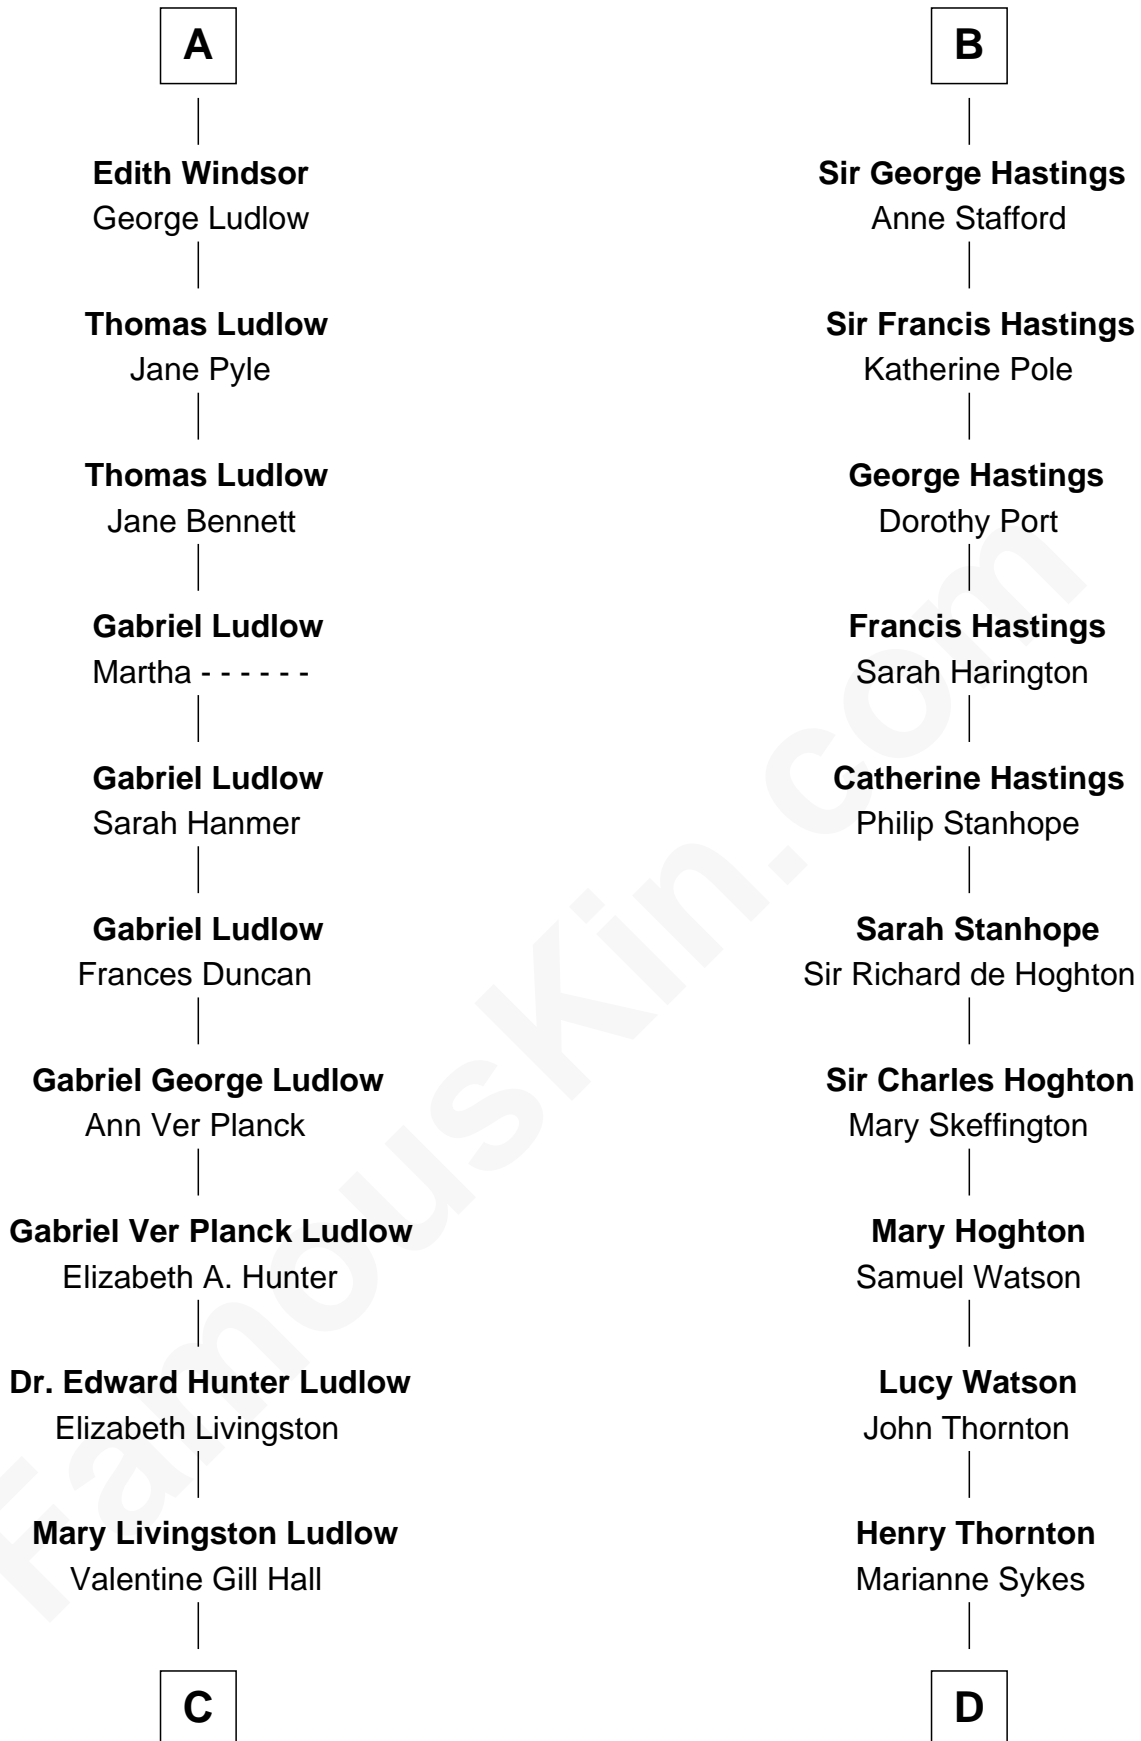

FamousKin.com

Relationship Chart of

Eleanor Roosevelt

First Lady of President Franklin D. Roosevelt

18th cousin 1 time removed of

E. M. Forster
English Novelist

Sir Hugh de Courtenay
Agnes de St. John

C

Anna Rebecca Hall
Elliott Roosevelt

Eleanor Roosevelt
First Lady of Franklin Roosevelt

D

Laura Thornton
Charles Forster

Edward Morgan Llewellyn Forster
Alice Clara Whichelo

E. M. Forster
English Novelist

FamousKin.com