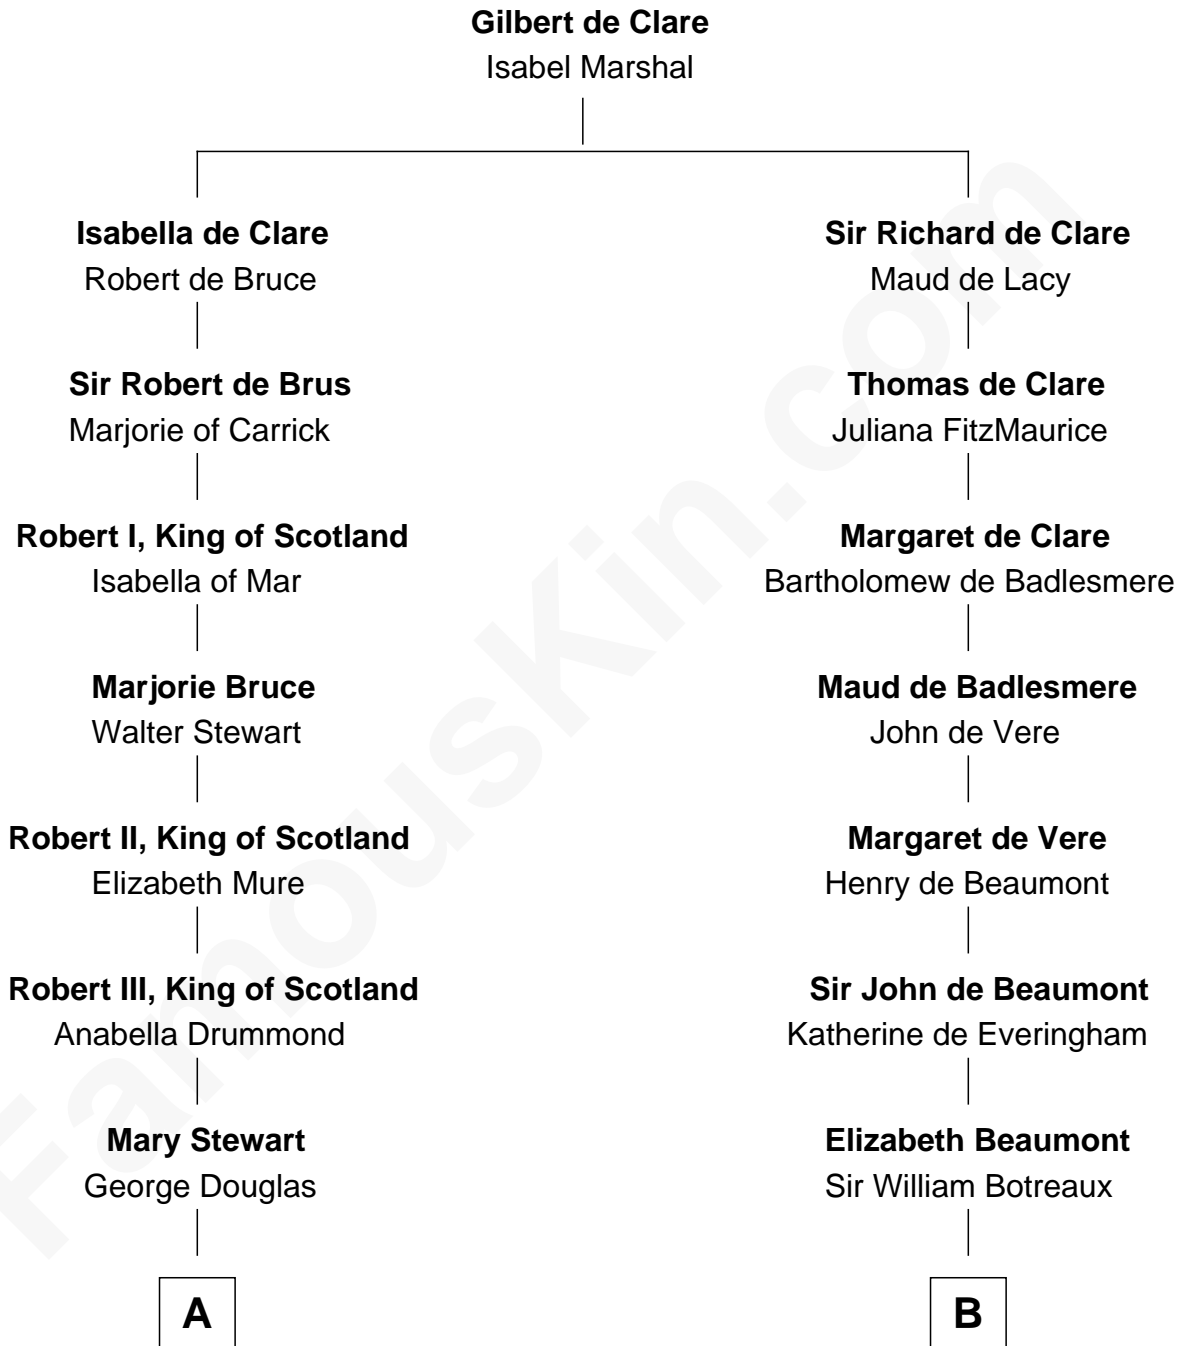

## Relationship Chart of

### Eleanor Roosevelt

*First Lady of President Franklin D. Roosevelt*

21st cousin of

### Guillermo Billinghurst

*31st President of Peru*

**C**

**Anne Irvine**  
James Bulloch

**James Stephens Bulloch**  
Martha Stewart

**Martha Bulloch**  
Theodore Roosevelt

**Elliott Roosevelt**  
Anna Rebecca Hall