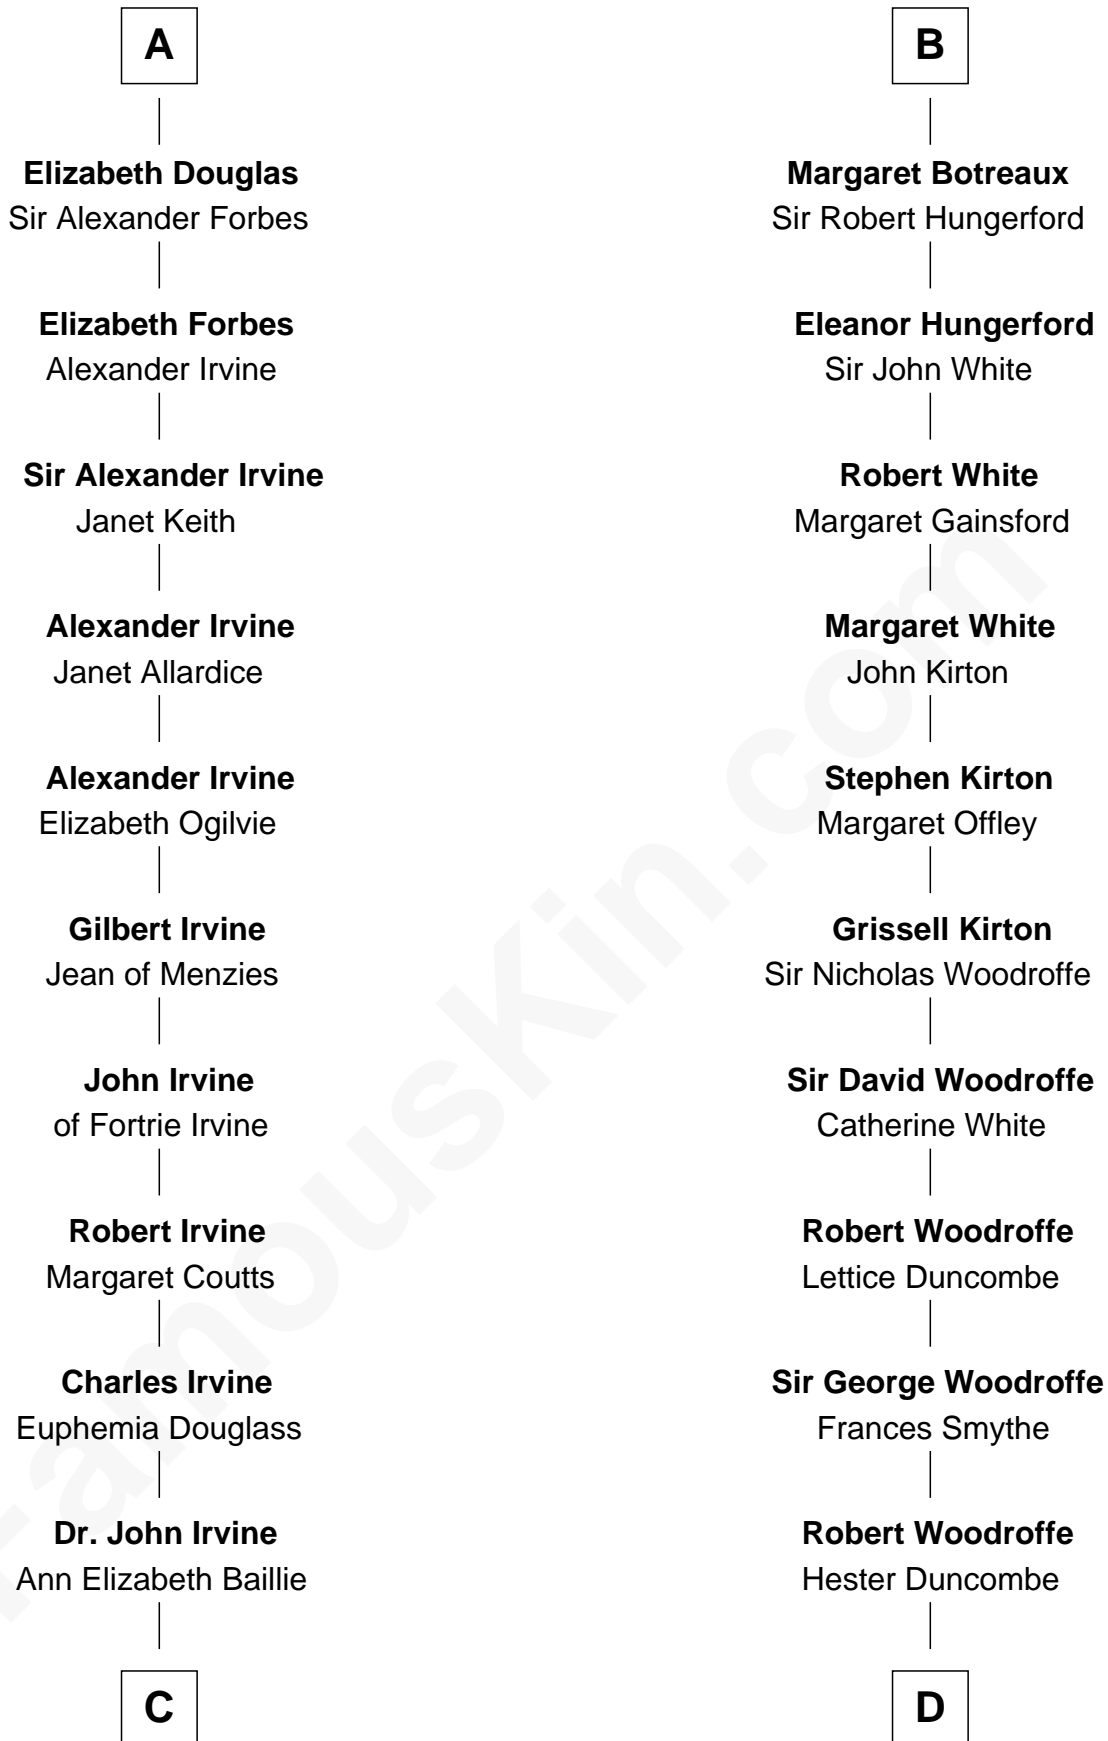

## Relationship Chart of

### Eleanor Roosevelt

*First Lady of President Franklin D. Roosevelt*

21st cousin of

### Guillermo Billinghurst

*31st President of Peru*

**C**

**Anne Irvine**  
James Bulloch

**James Stephens Bulloch**  
Martha Stewart

**Martha Bulloch**  
Theodore Roosevelt

**Elliott Roosevelt**  
Anna Rebecca Hall