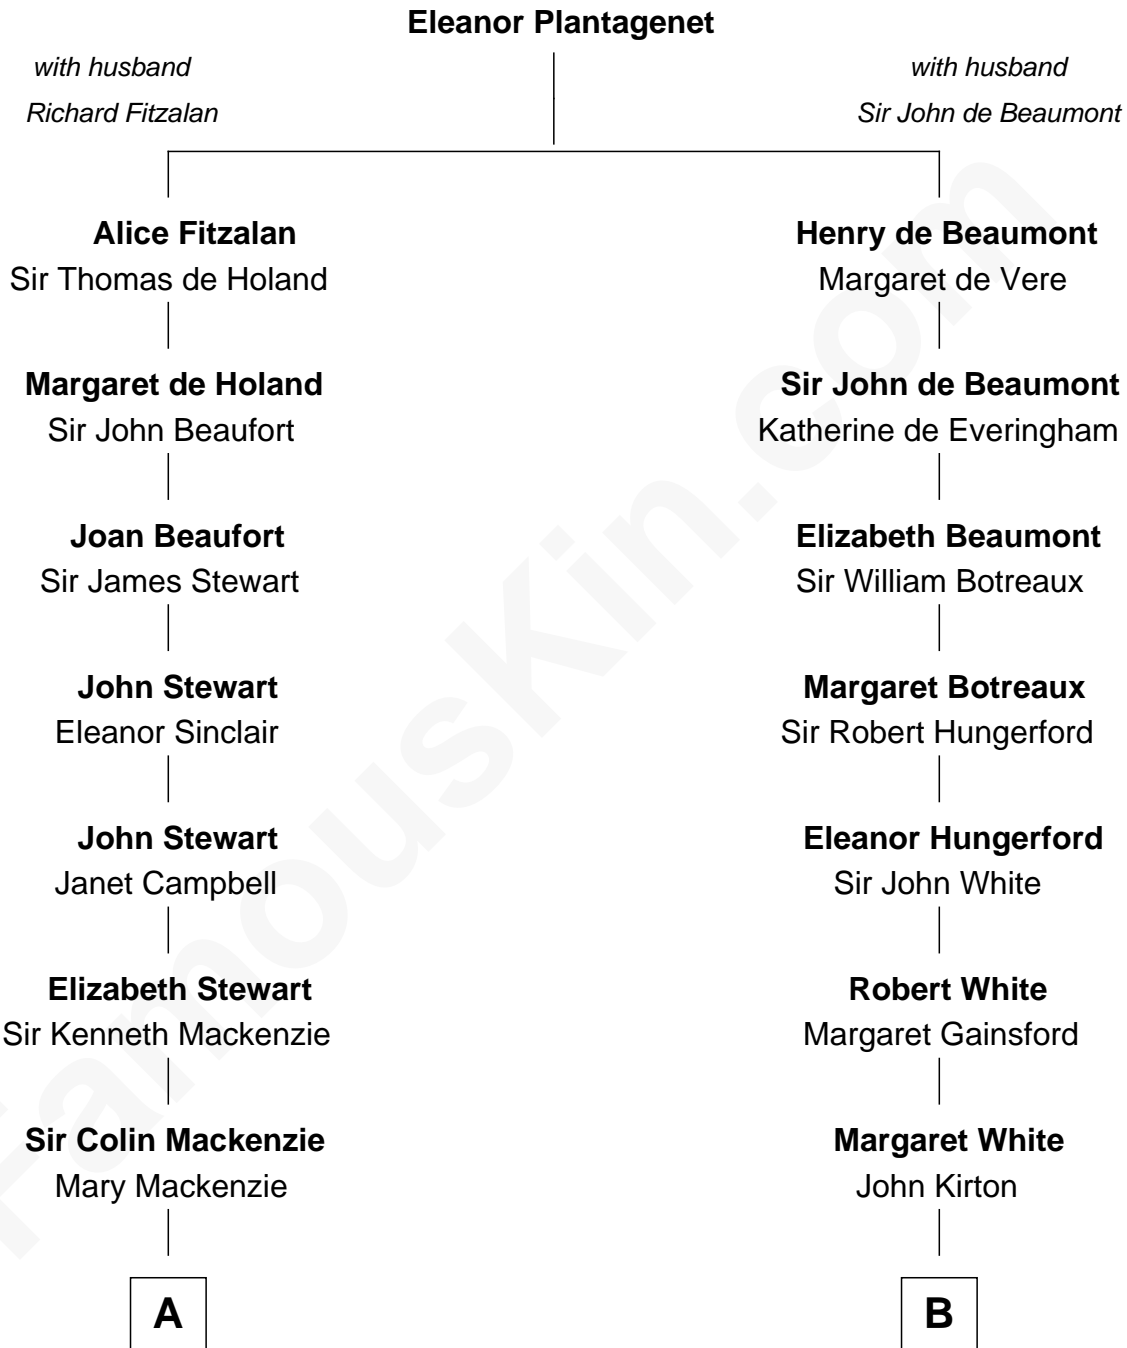

FamousKin.com

Relationship Chart of

Eleanor Roosevelt

First Lady of President Franklin D. Roosevelt

17th cousin of

Guillermo Billinghurst

31st President of Peru

A

Anne Irvine
James Bulloch

James Stephens Bulloch
Martha Stewart

Martha Bulloch
Theodore Roosevelt

Elliott Roosevelt
Anna Rebecca Hall

Eleanor Roosevelt
First Lady of Franklin Roosevelt

B

Stephen Kirton
Margaret Offley