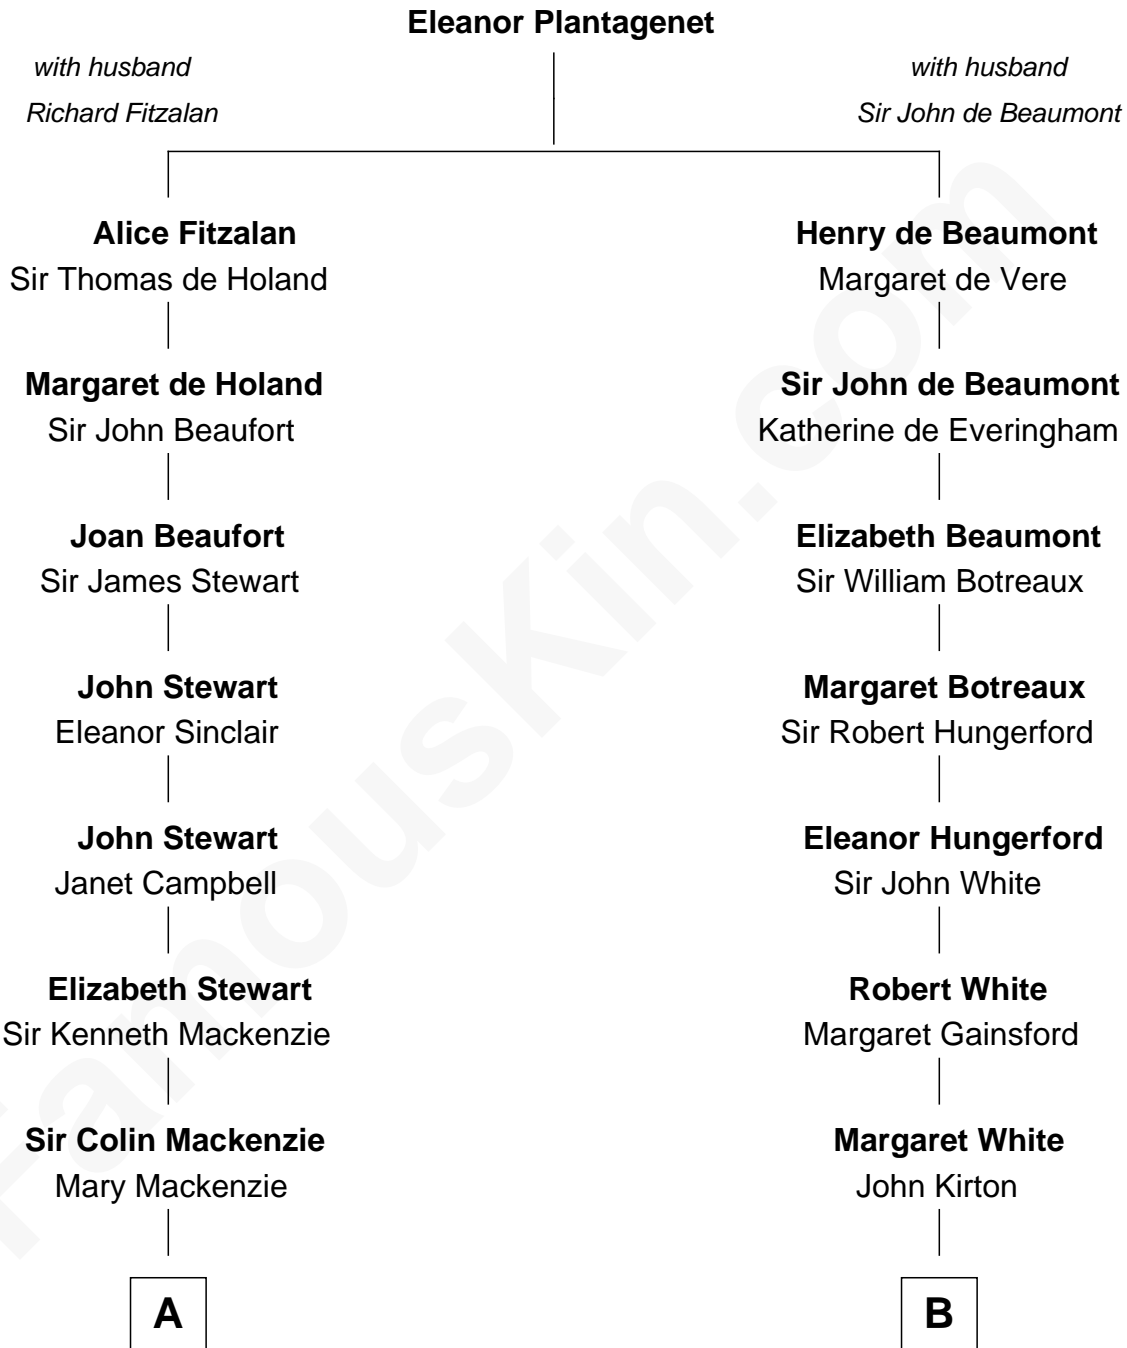

FamousKin.com

Relationship Chart of

Eleanor Roosevelt

First Lady of President Franklin D. Roosevelt

17th cousin 2 times removed of

Susana Ferrari Billinghurst

Argentine Aviation Pioneer

C

Lisandro Billinghurst

Ana Kidd

Rosa Laureana Billinghurst

Alfredo Ferrari

Susana Ferrari Billinghurst

Argentine Aviation Pioneer

FamousKin.com