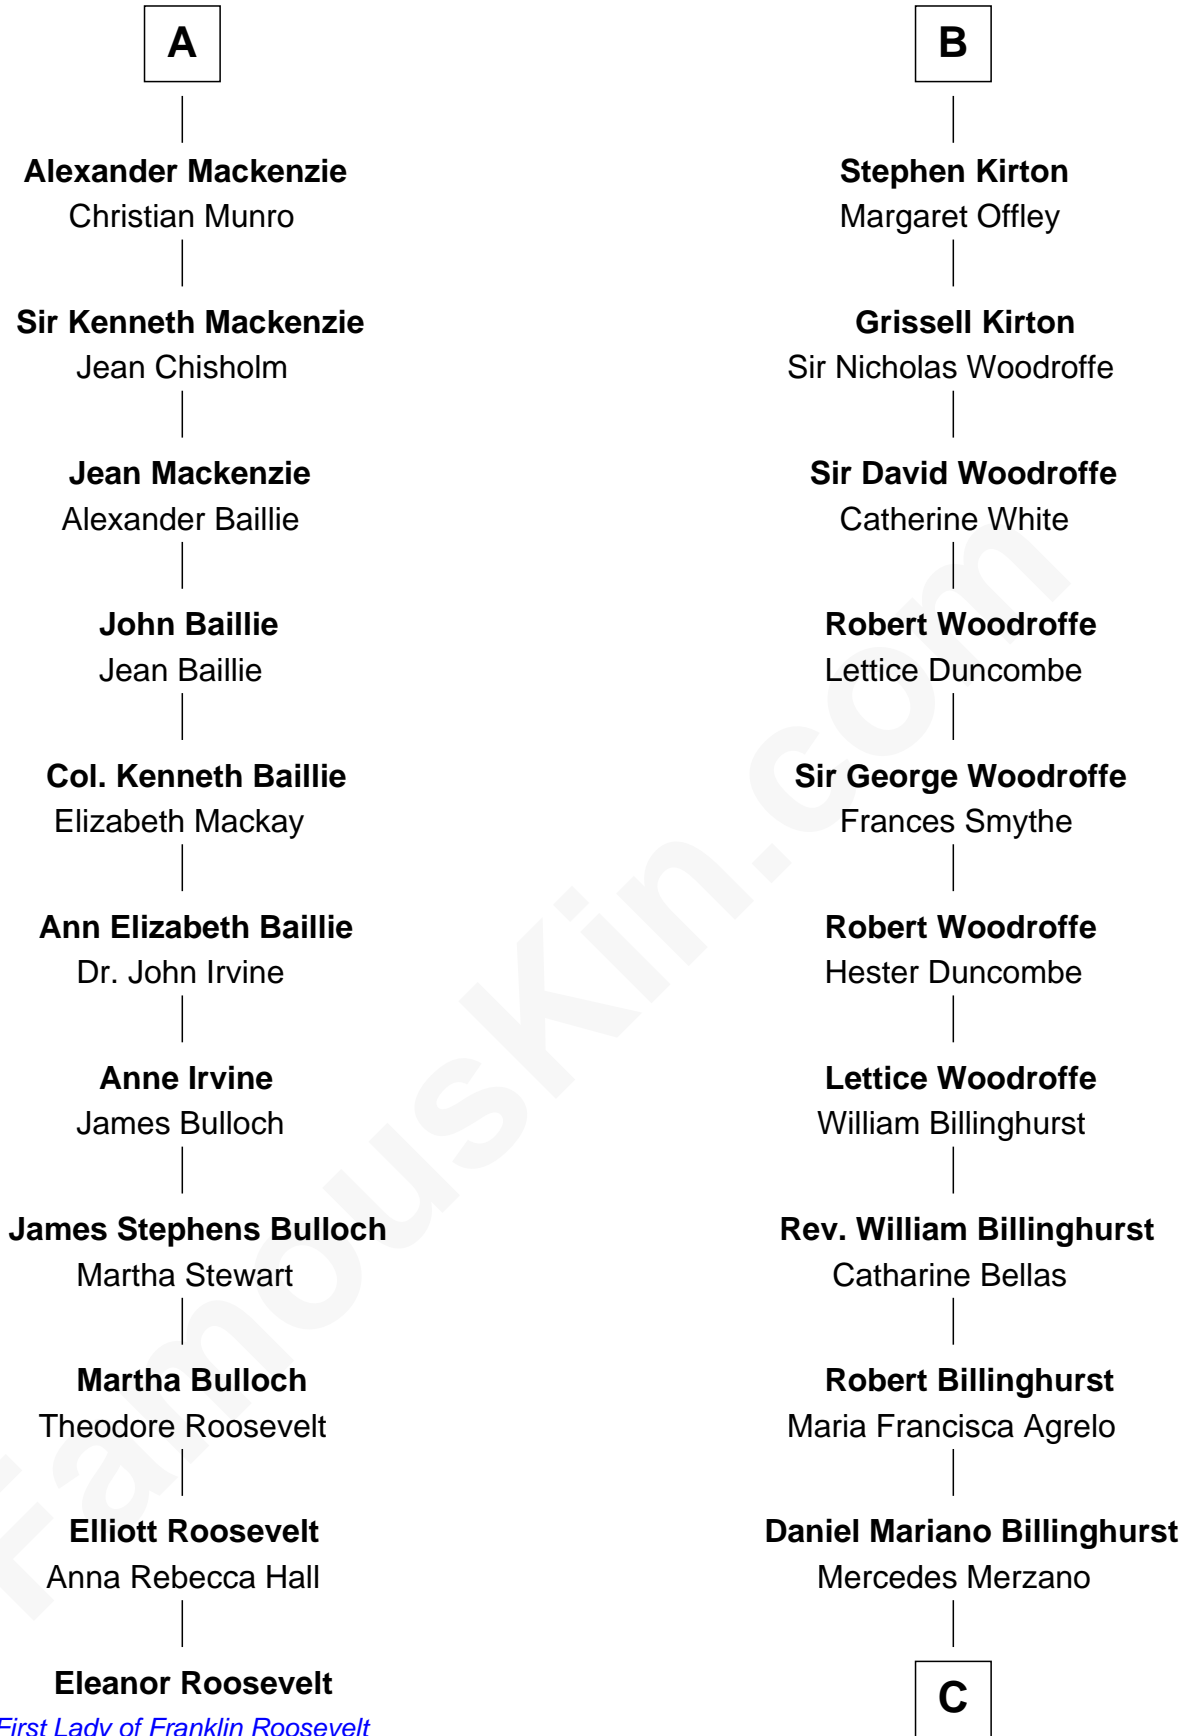

FamousKin.com

Relationship Chart of

Eleanor Roosevelt

First Lady of President Franklin D. Roosevelt

17th cousin 4 times removed of

Luciana Pedraza

Argentine Movie Actress

C