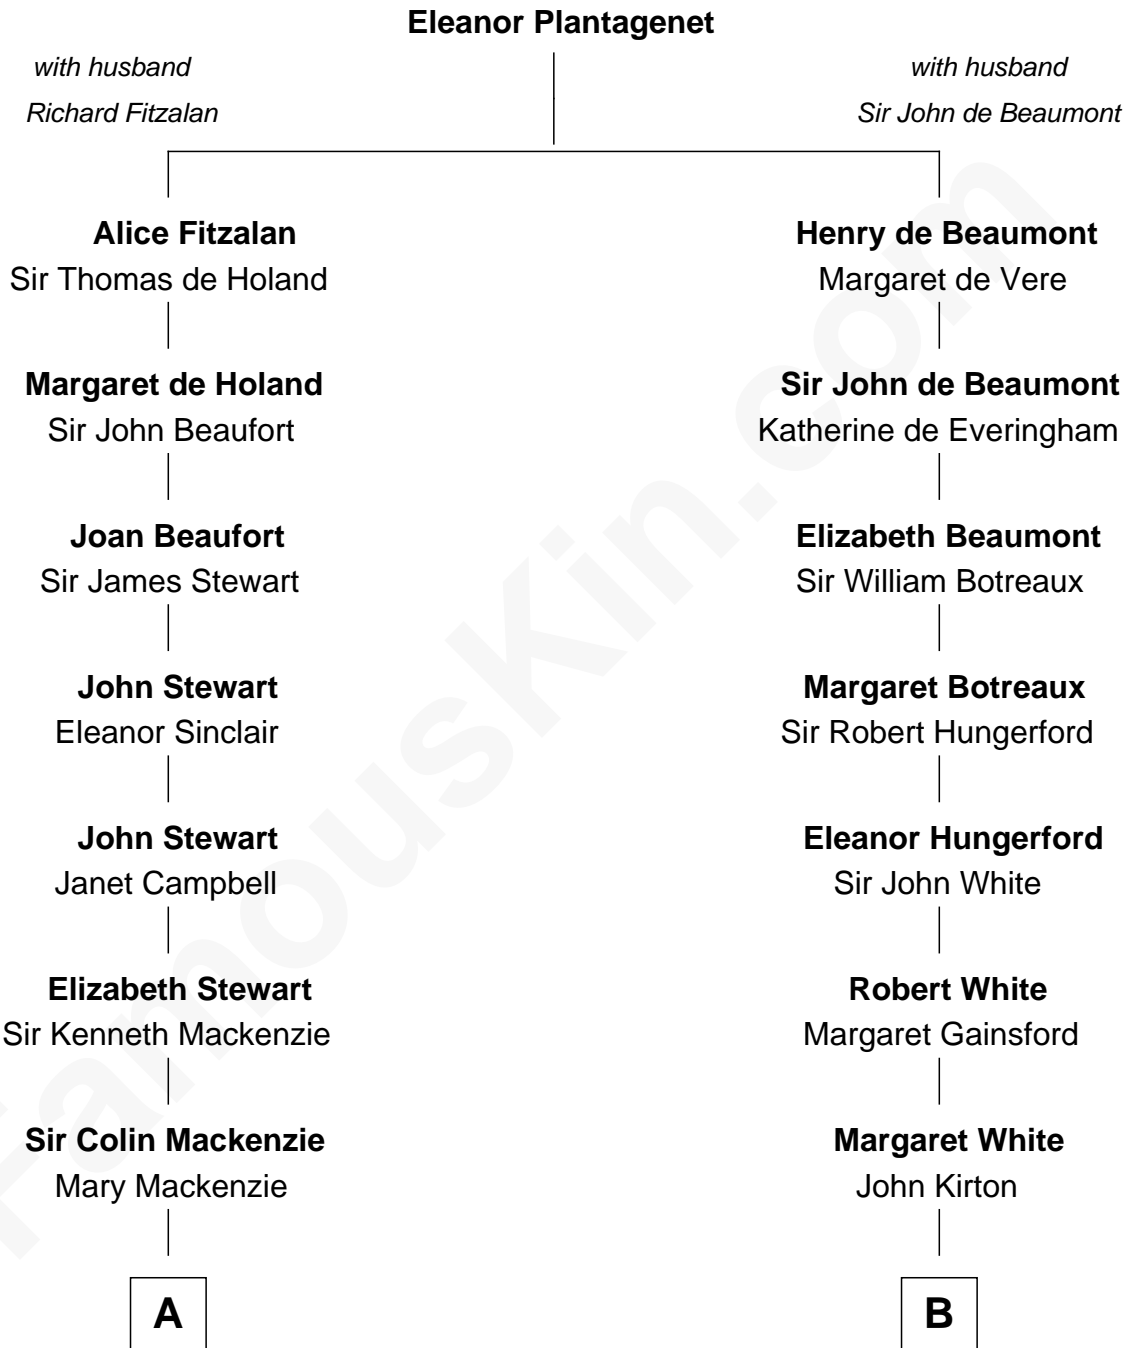

FamousKin.com

Relationship Chart of

Eleanor Roosevelt

First Lady of President Franklin D. Roosevelt

17th cousin 4 times removed of

Luciana Pedraza

Argentine Movie Actress

C