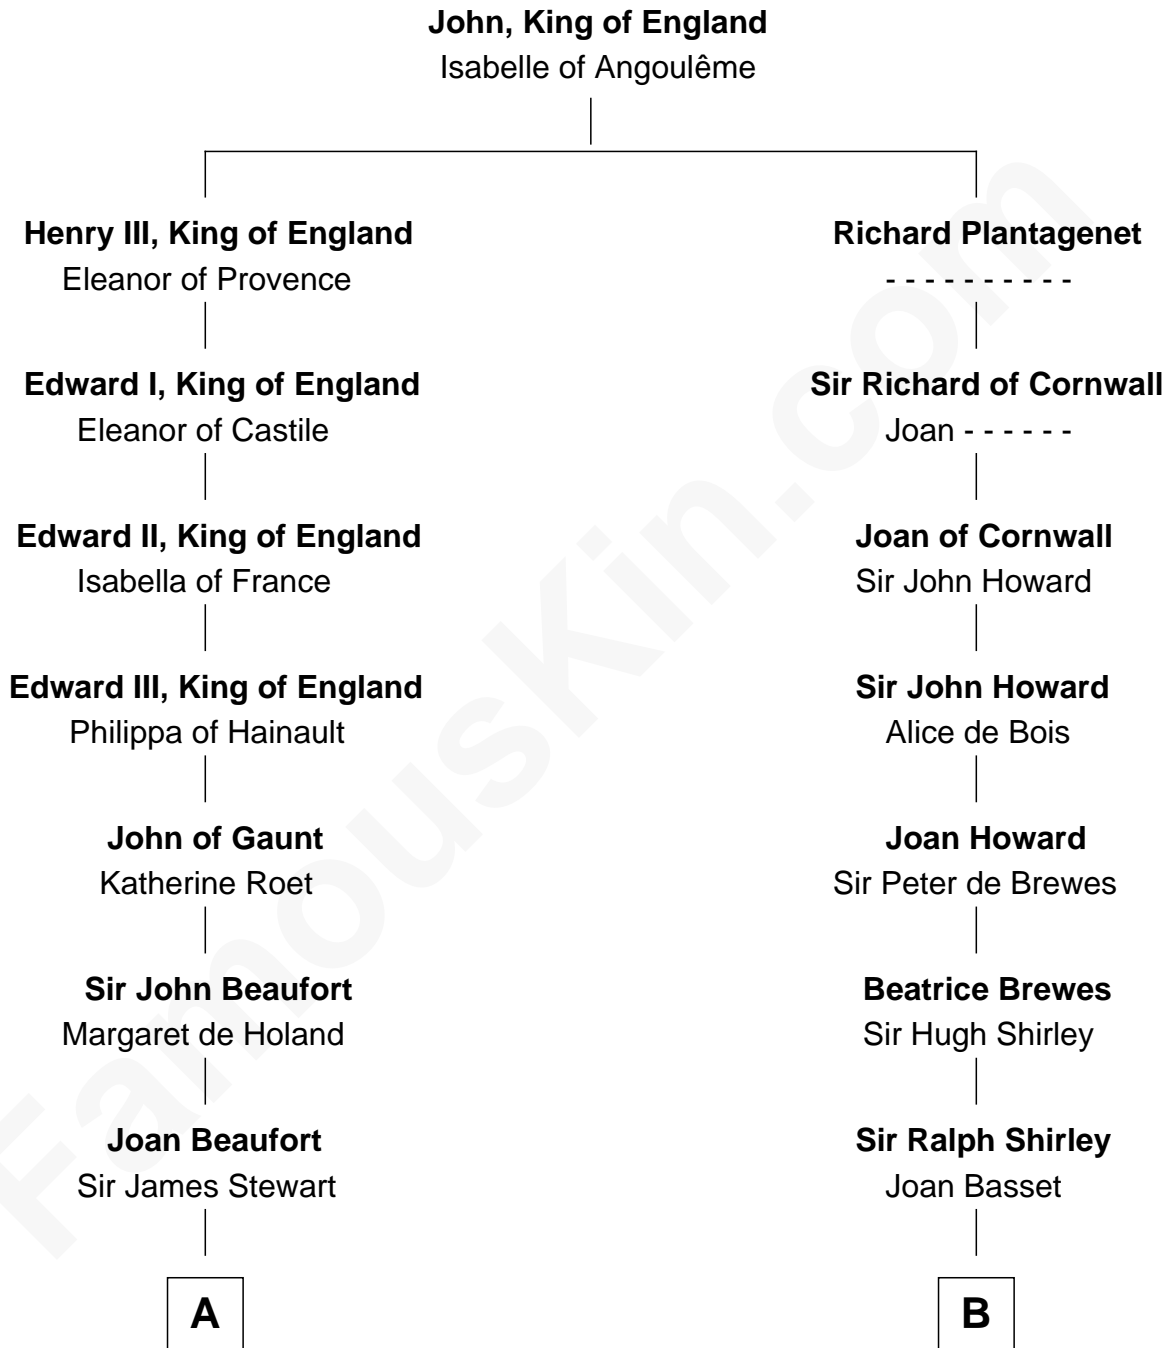

FamousKin.com

Relationship Chart of

Eleanor Roosevelt

First Lady of President Franklin D. Roosevelt

20th cousin 1 time removed of

Eugene Foss

45th Governor of Massachusetts

C

Anne Irvine
James Bulloch

James Stephens Bulloch
Martha Stewart

Martha Bulloch
Theodore Roosevelt

Elliott Roosevelt
Anna Rebecca Hall

Eleanor Roosevelt
First Lady of Franklin Roosevelt

D

Susanna Hallett
Col. Heman Bangs