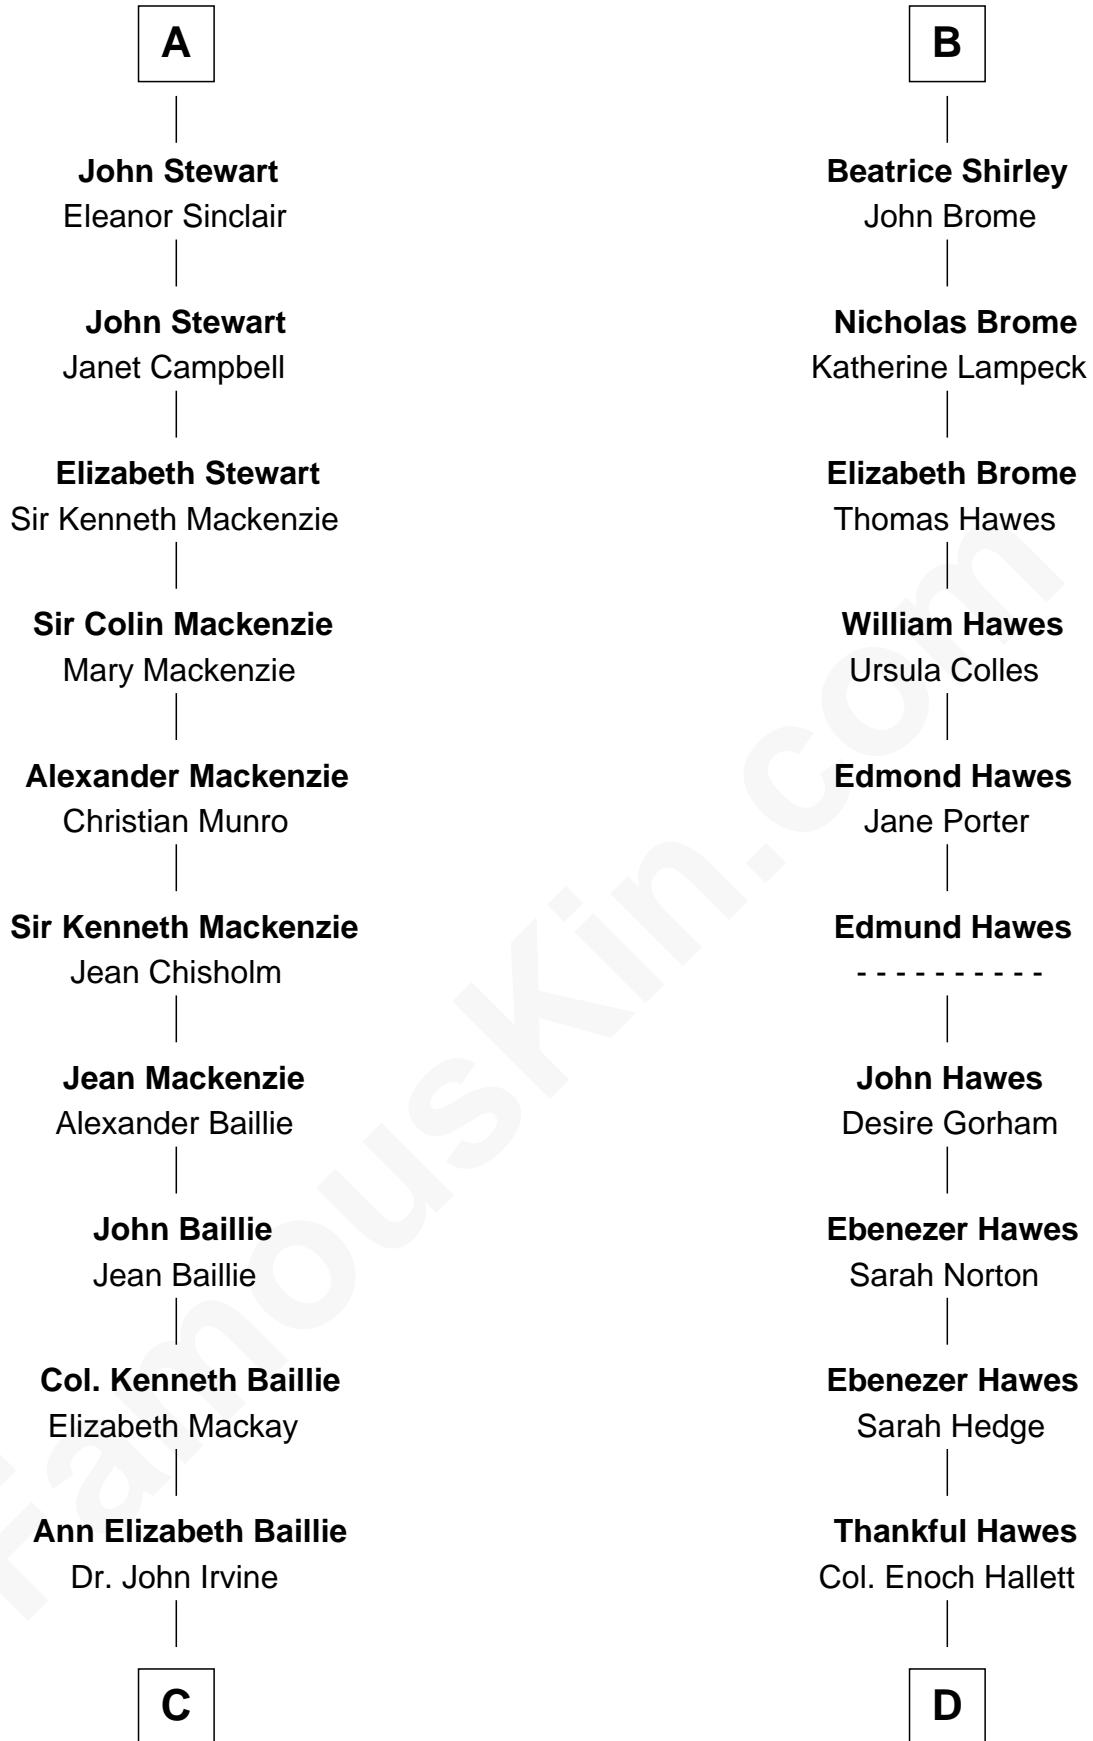

FamousKin.com

Relationship Chart of

Eleanor Roosevelt

First Lady of President Franklin D. Roosevelt

20th cousin 1 time removed of

Eugene Foss

45th Governor of Massachusetts

C

Anne Irvine
James Bulloch

James Stephens Bulloch
Martha Stewart

Martha Bulloch
Theodore Roosevelt

Elliott Roosevelt
Anna Rebecca Hall

Eleanor Roosevelt
First Lady of Franklin Roosevelt

D

Susanna Hallett
Col. Heman Bangs