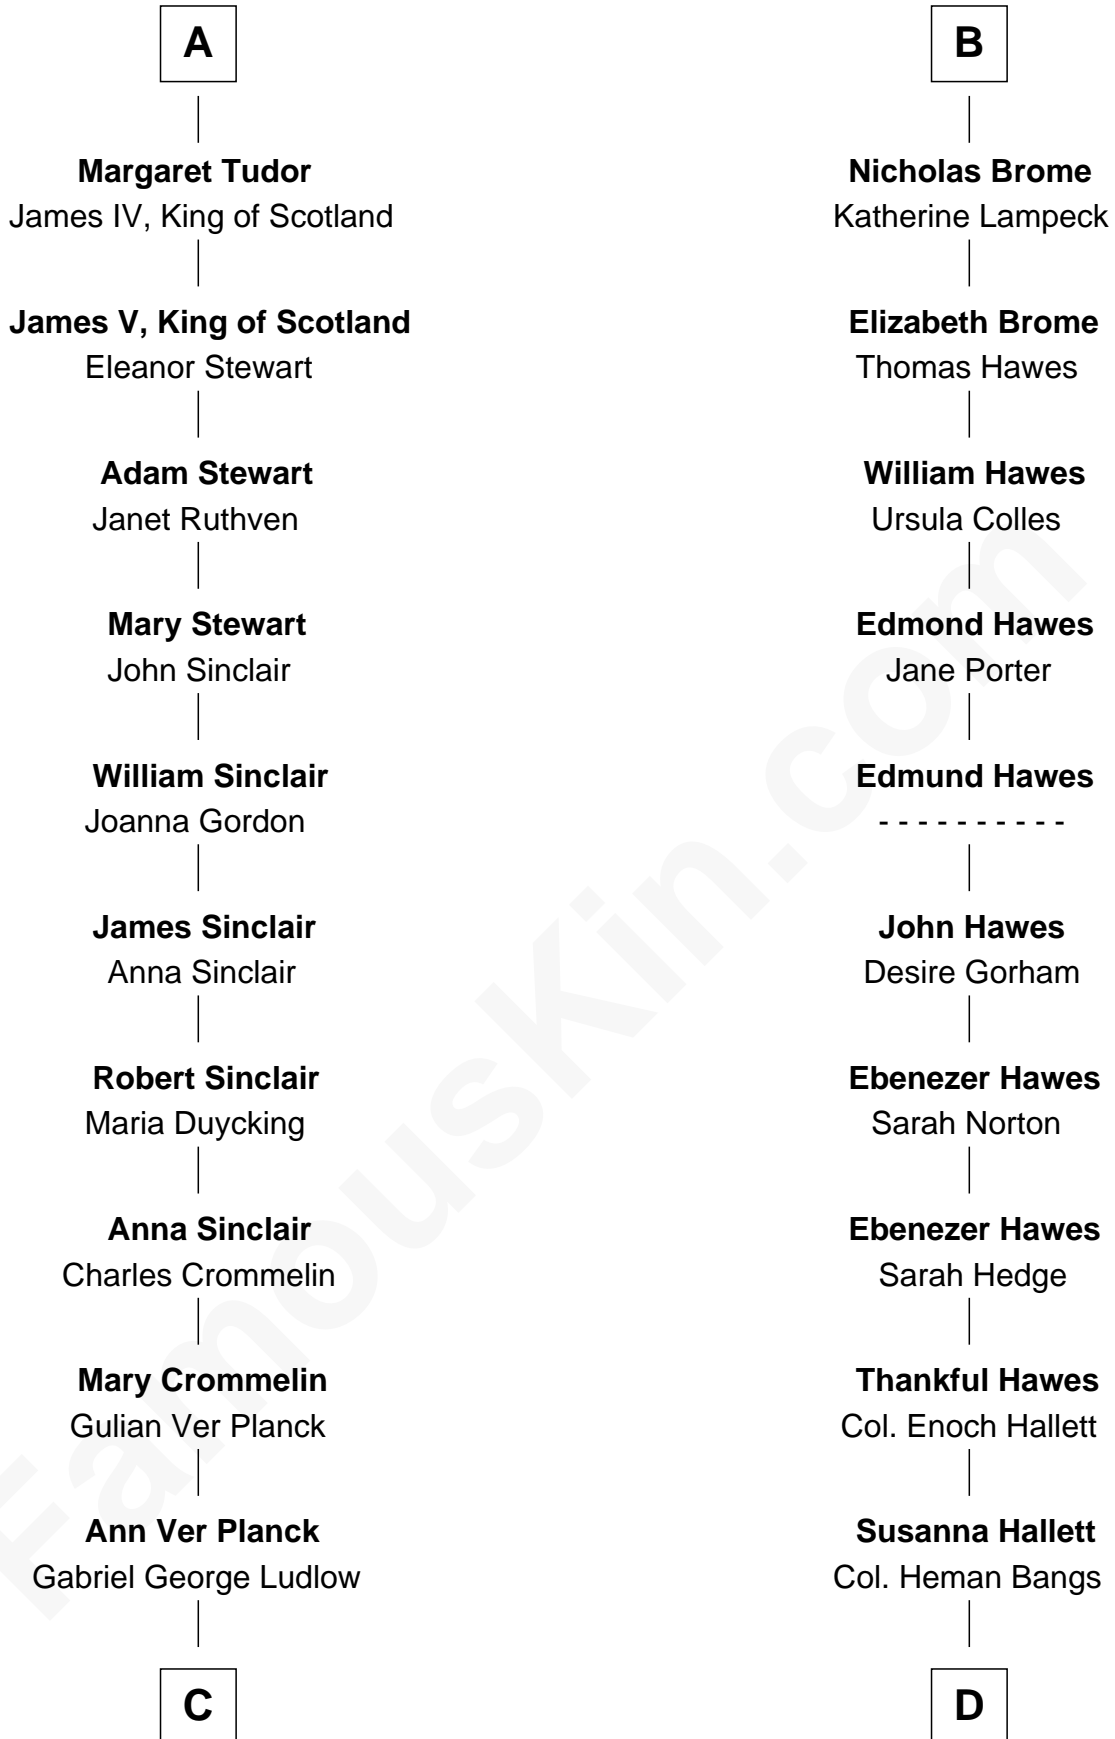

FamousKin.com

Relationship Chart of

Eleanor Roosevelt

First Lady of President Franklin D. Roosevelt

19th cousin 2 times removed of

Eugene Foss

45th Governor of Massachusetts

C

Gabriel Ver Planck Ludlow

Elizabeth A. Hunter

Dr. Edward Hunter Ludlow

Elizabeth Livingston

Mary Livingston Ludlow

Valentine Gill Hall

Anna Rebecca Hall

Elliott Roosevelt

Eleanor Roosevelt

First Lady of Franklin Roosevelt

D

Amanda Bangs

Samuel Bartlett Foss

George Edmund Foss

Marcia Cordelia Noble

Eugene Foss