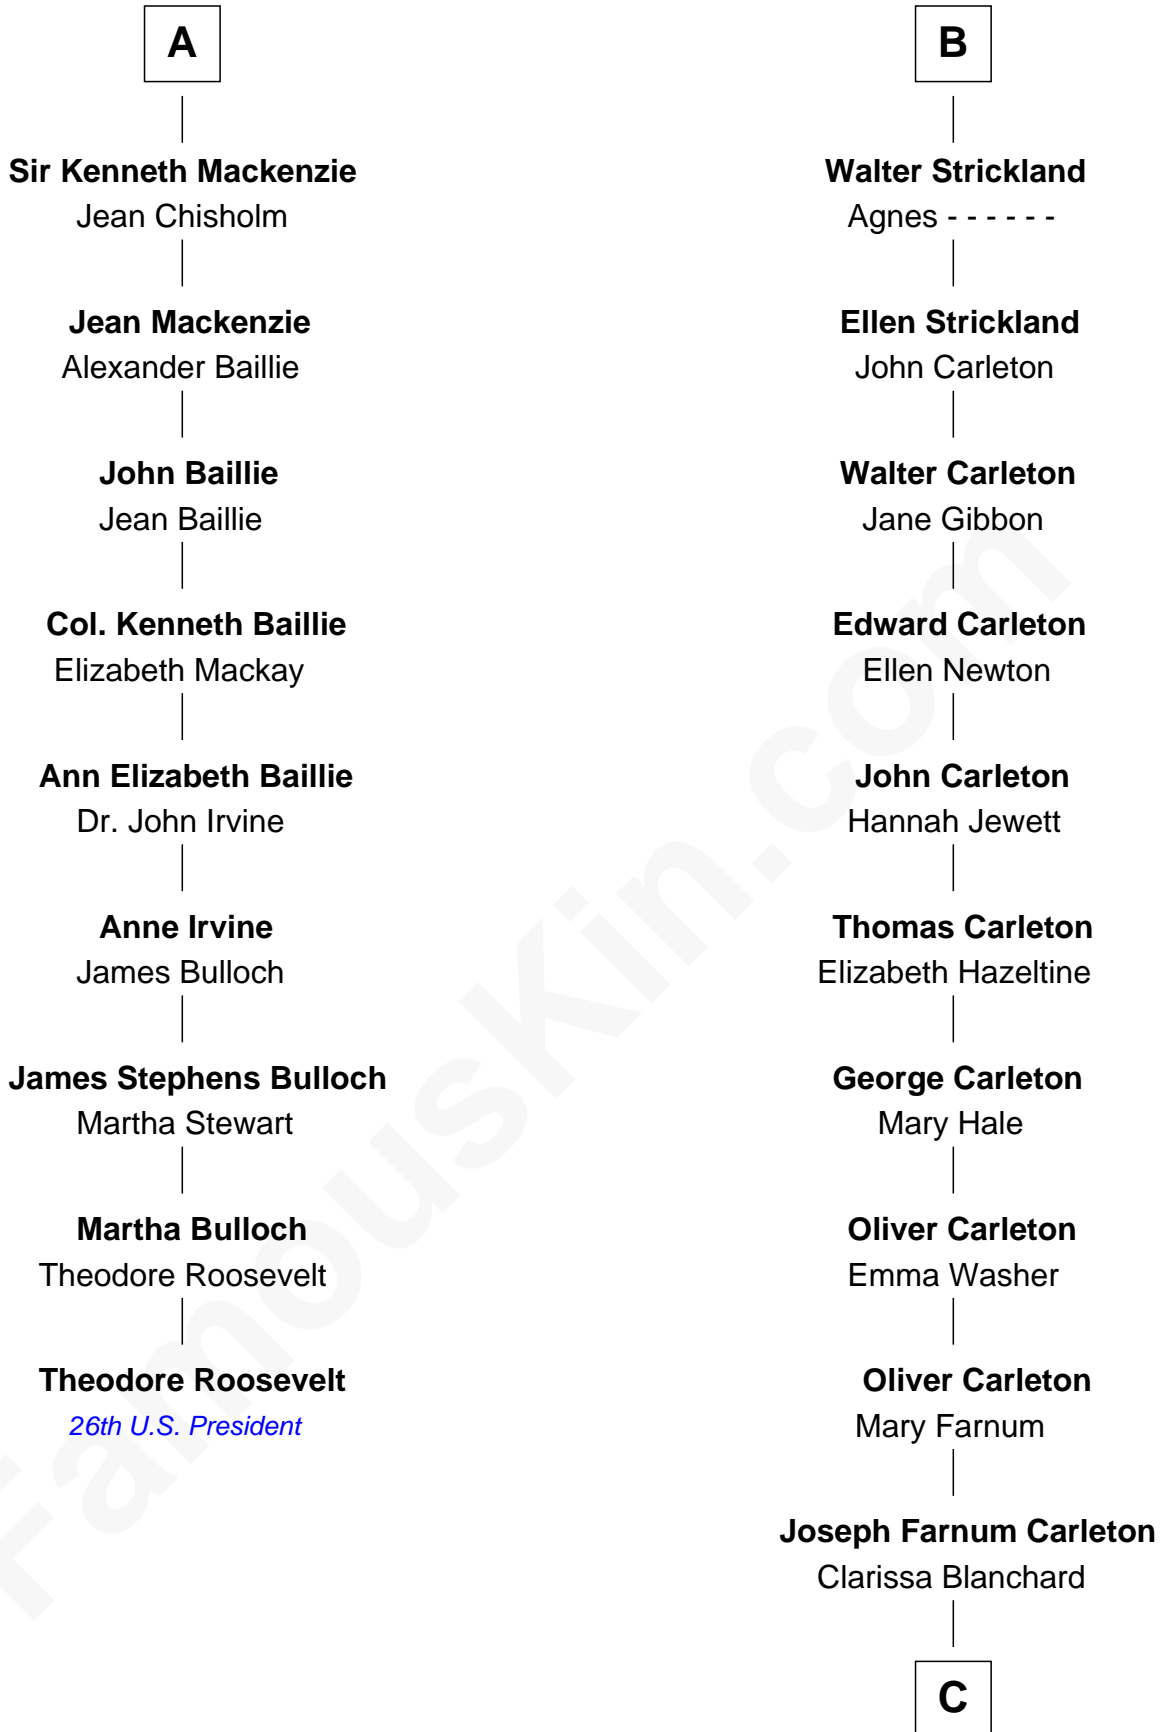

FamousKin.com
Relationship Chart of
Theodore Roosevelt
26th U.S. President

15th cousin 6 times removed of

Mickey Rourke
Movie Actor

John of Gaunt
 Katherine Roet

C

Hiram Wilson Carleton

Charlotte M. Fellows

Joseph Clinton Carleton

Maud Alice Fitts

Hazel May Carleton

Leonard Ernest Cameron

Annette Elizabeth Cameron

Philip Andrew Rourke

Mickey Rourke

Movie Actor