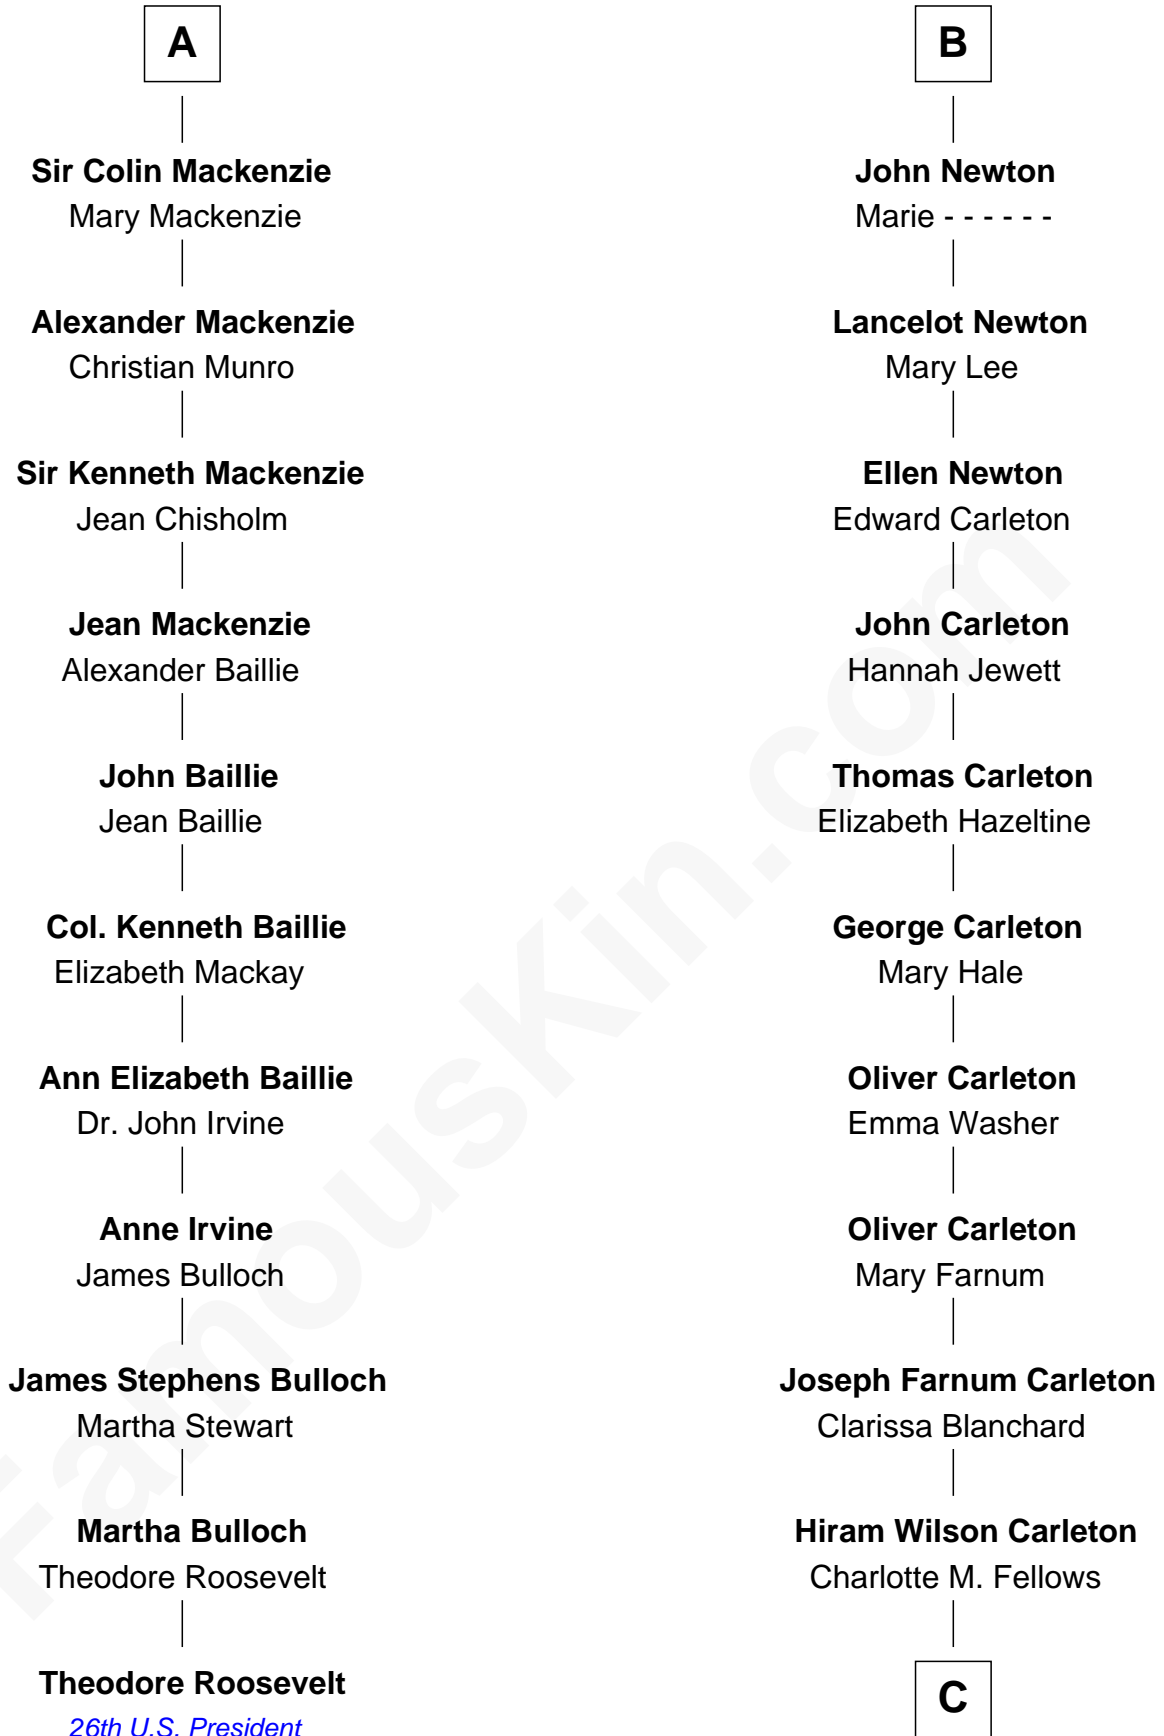

FamousKin.com
Relationship Chart of
Theodore Roosevelt
26th U.S. President

17th cousin 3 times removed of

Mickey Rourke
Movie Actor

Edmund Fitzalan
 Alice de Warenne

C

Joseph Clinton Carleton

Maud Alice Fitts

Hazel May Carleton

Leonard Ernest Cameron

Annette Elizabeth Cameron

Philip Andrew Rourke

Mickey Rourke

Movie Actor