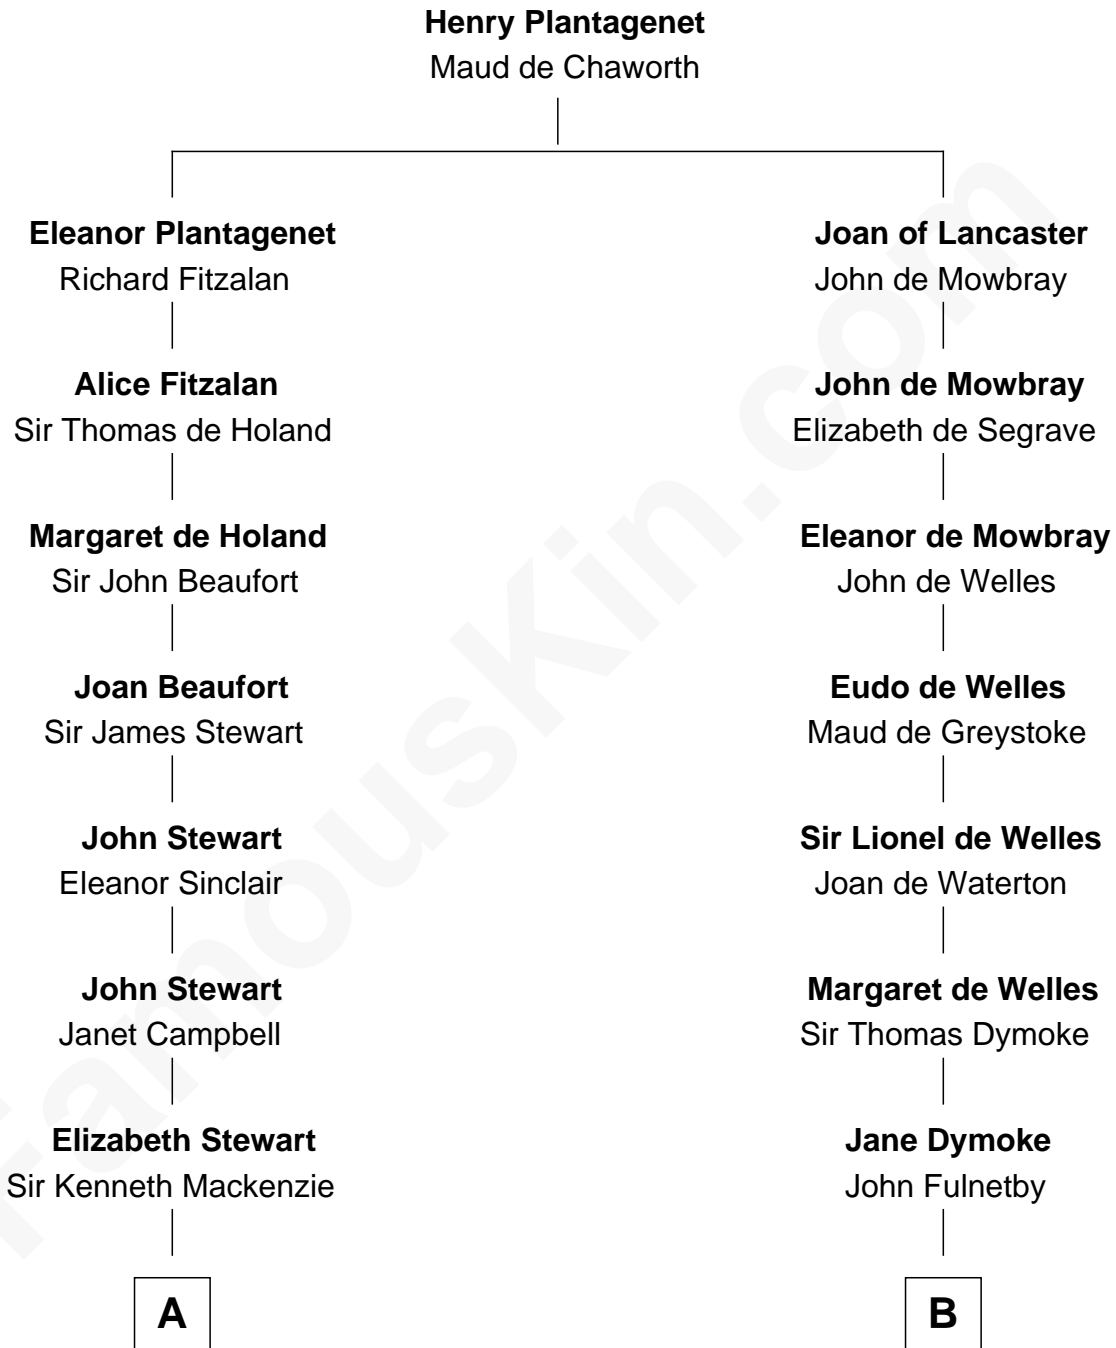

FamousKin.com
Relationship Chart of
Theodore Roosevelt
26th U.S. President

17th cousin 4 times removed of
Owen Brewster
54th Governor of Maine

C

Abiezer Bridges

Deborah Stover

Rev. Otis Bridges

Margaret Owen

Owen W. Bridges

Lydia A. -----

Carrie S. Bridges

William Edmund Brewster

Owen Brewster

54th Governor of Maine