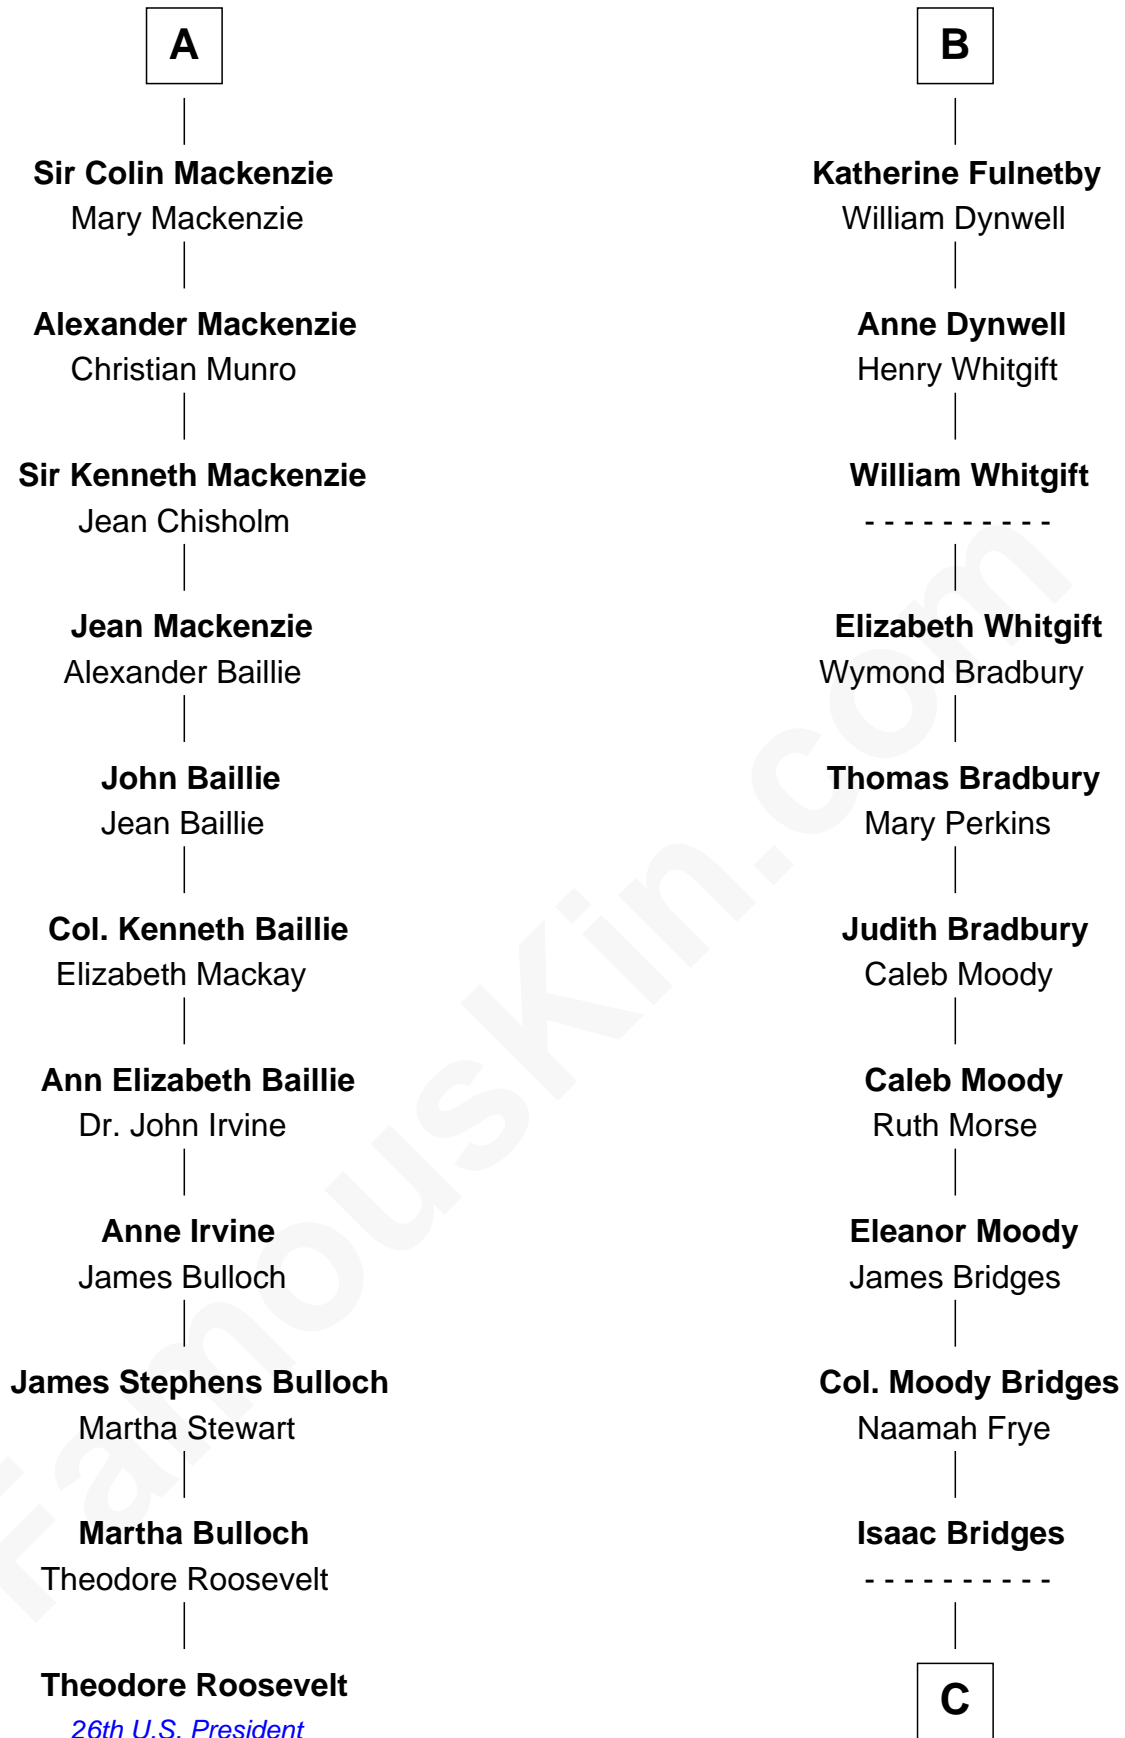

FamousKin.com
Relationship Chart of
Theodore Roosevelt
26th U.S. President

17th cousin 4 times removed of
Owen Brewster
54th Governor of Maine

C

Abiezer Bridges

Deborah Stover

Rev. Otis Bridges

Margaret Owen

Owen W. Bridges

Lydia A. -----

Carrie S. Bridges

William Edmund Brewster

Owen Brewster

54th Governor of Maine