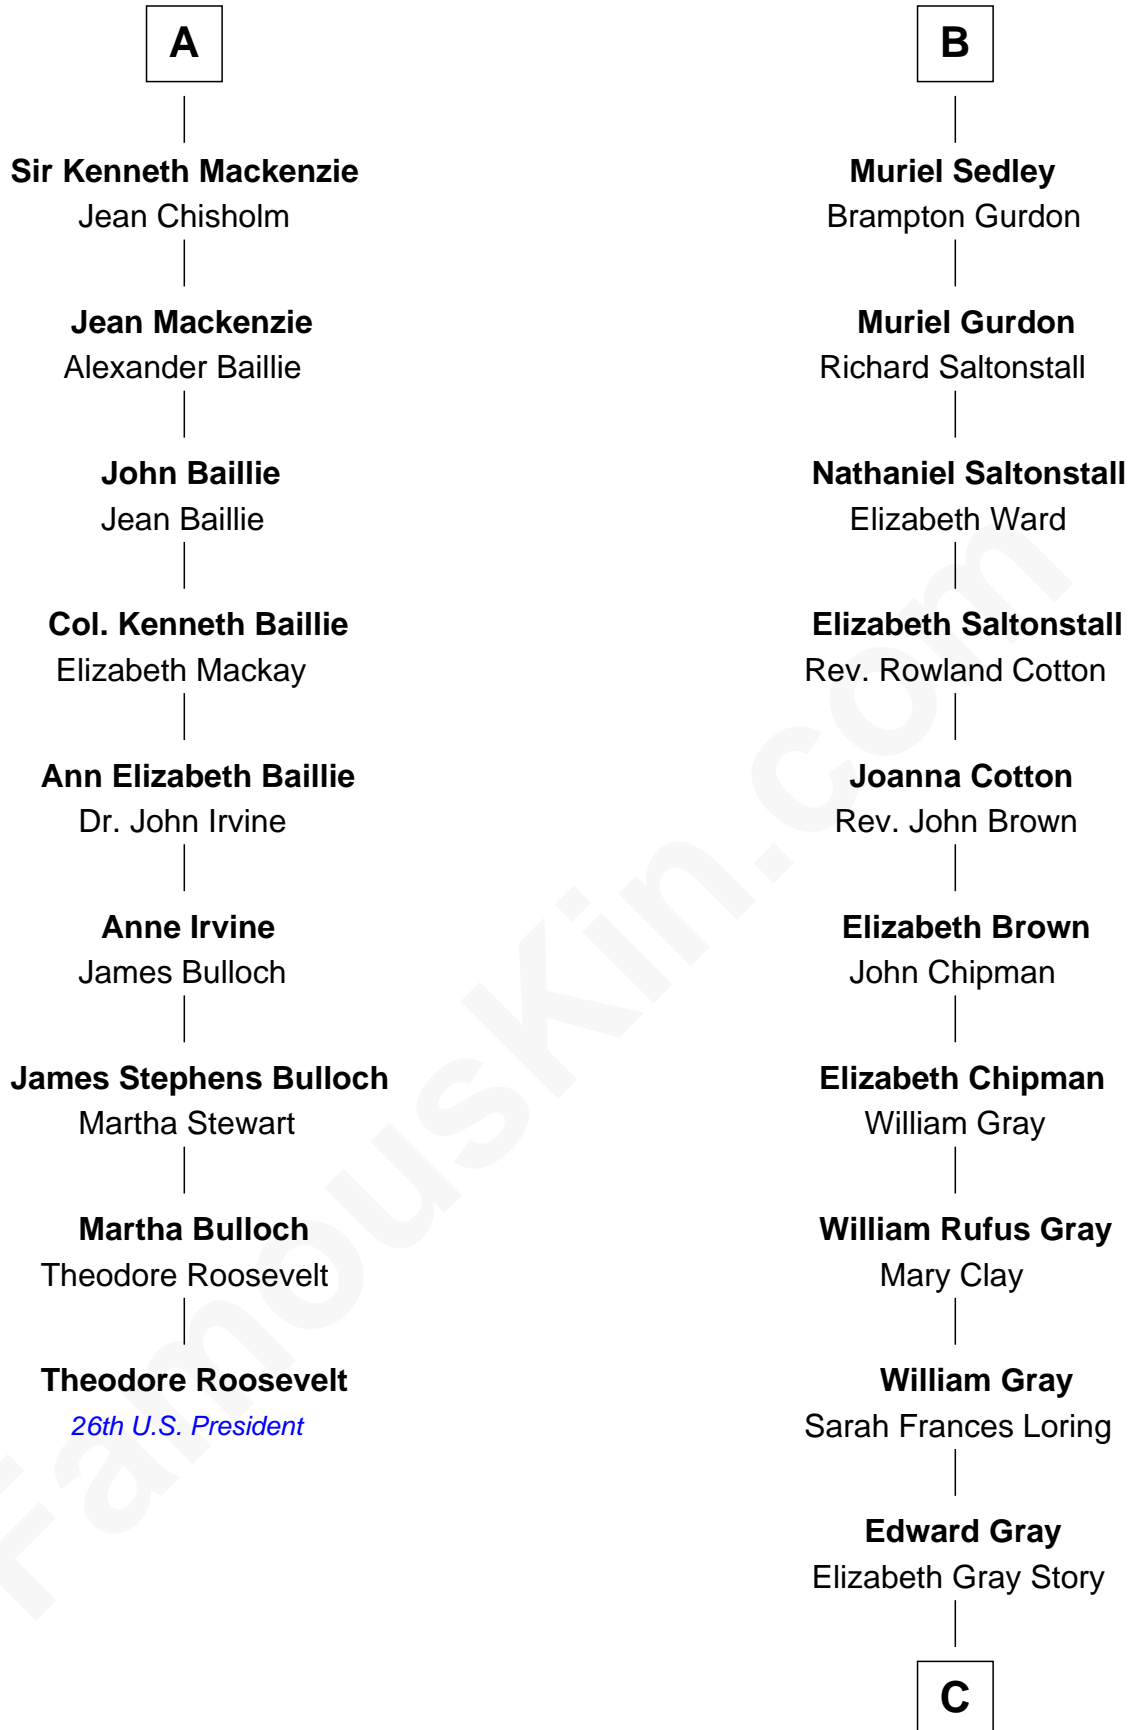

FamousKin.com
Relationship Chart of
Theodore Roosevelt
26th U.S. President

15th cousin 4 times removed of

Story Musgrave
NASA Astronaut

C

Marguerite Gray
John Butler Swann

Marguerite Swann
Percy Musgrave

Story Musgrave
NASA Astronaut

FamousKin.com