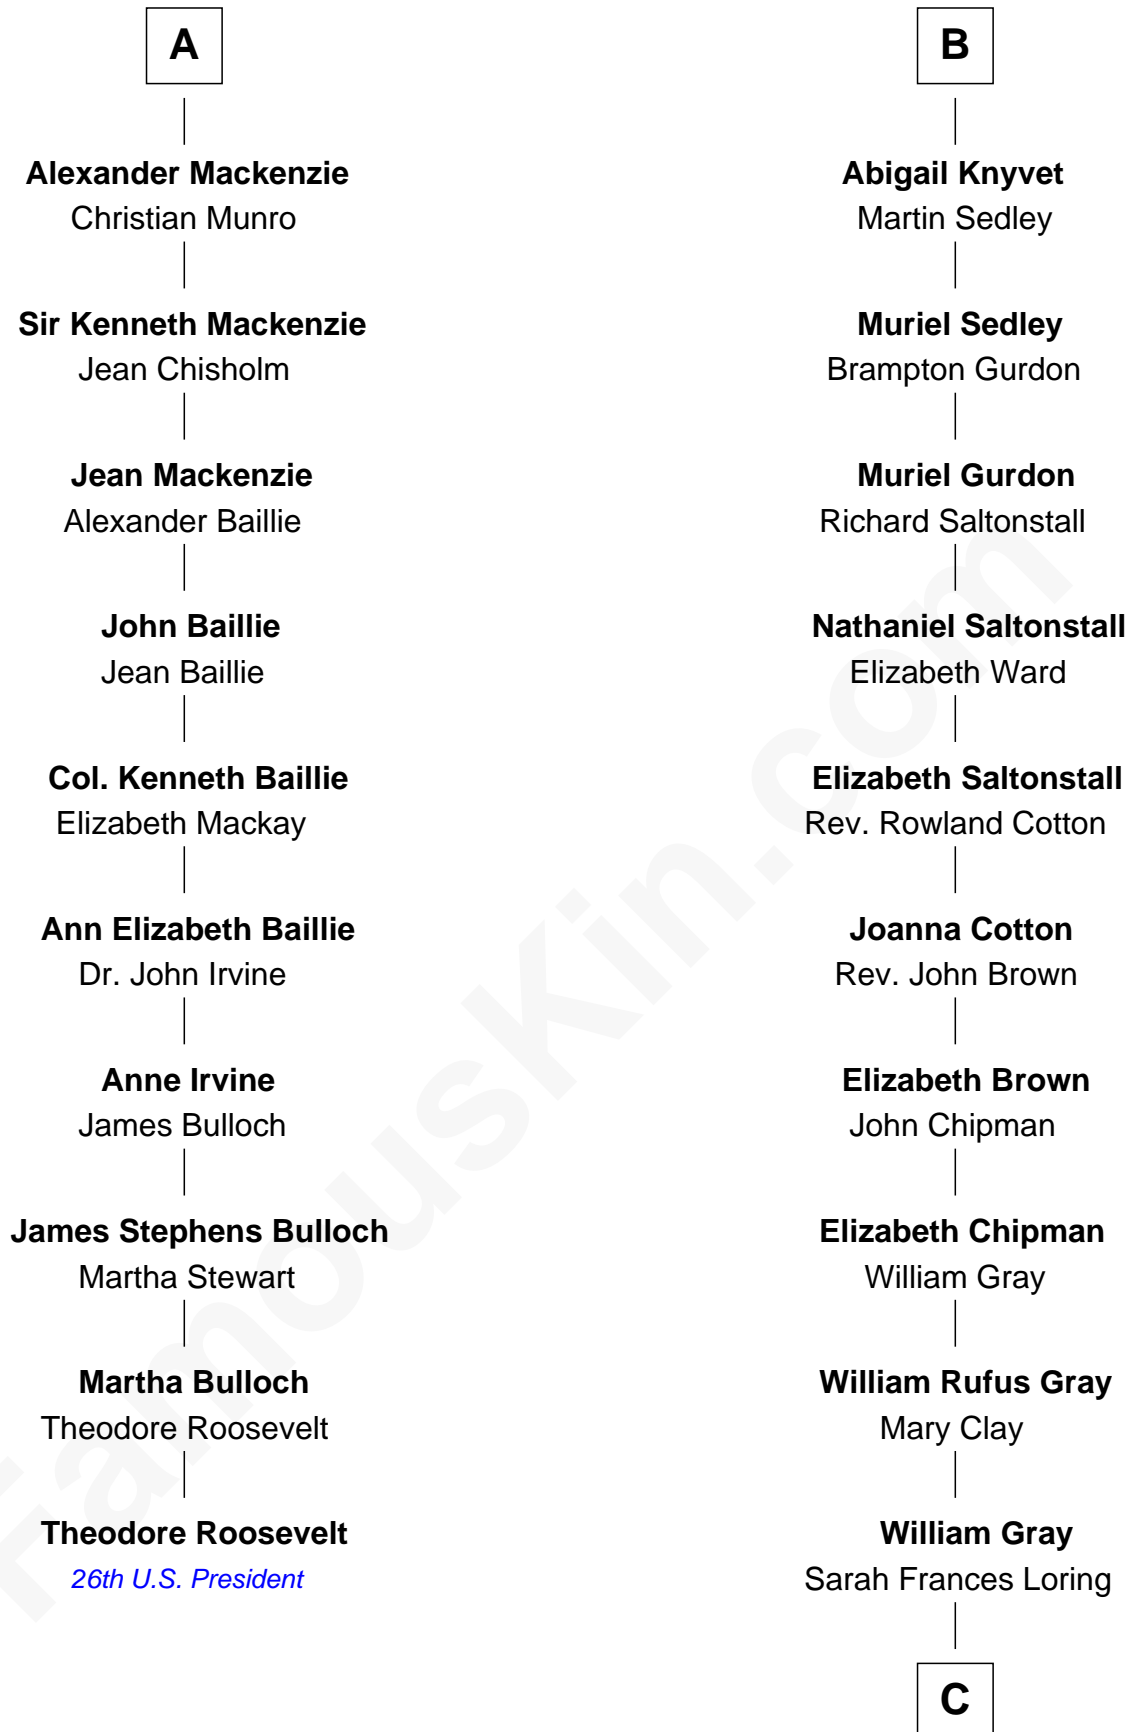

FamousKin.com
Relationship Chart of
Theodore Roosevelt
26th U.S. President

16th cousin 4 times removed of

Story Musgrave
NASA Astronaut

C

Edward Gray
Elizabeth Gray Story

Marguerite Gray
John Butler Swann

Marguerite Swann
Percy Musgrave

Story Musgrave
NASA Astronaut

FamousKin.com