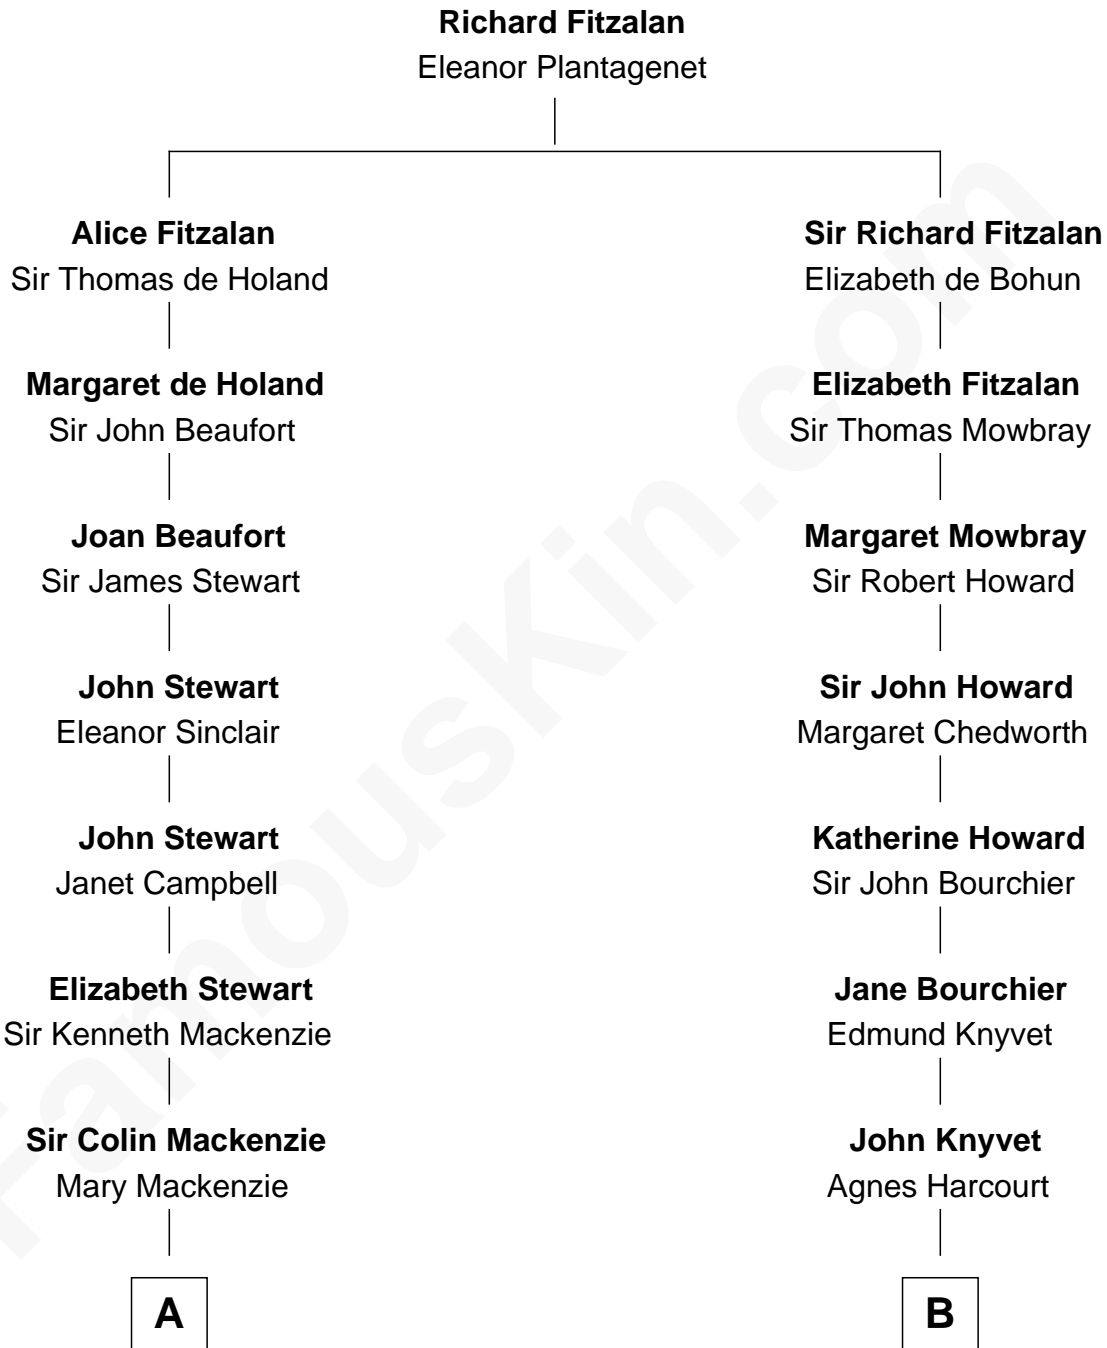

FamousKin.com
Relationship Chart of
Theodore Roosevelt
26th U.S. President

16th cousin 4 times removed of

Story Musgrave
NASA Astronaut

C

Edward Gray
Elizabeth Gray Story

Marguerite Gray
John Butler Swann

Marguerite Swann
Percy Musgrave

Story Musgrave
NASA Astronaut

FamousKin.com