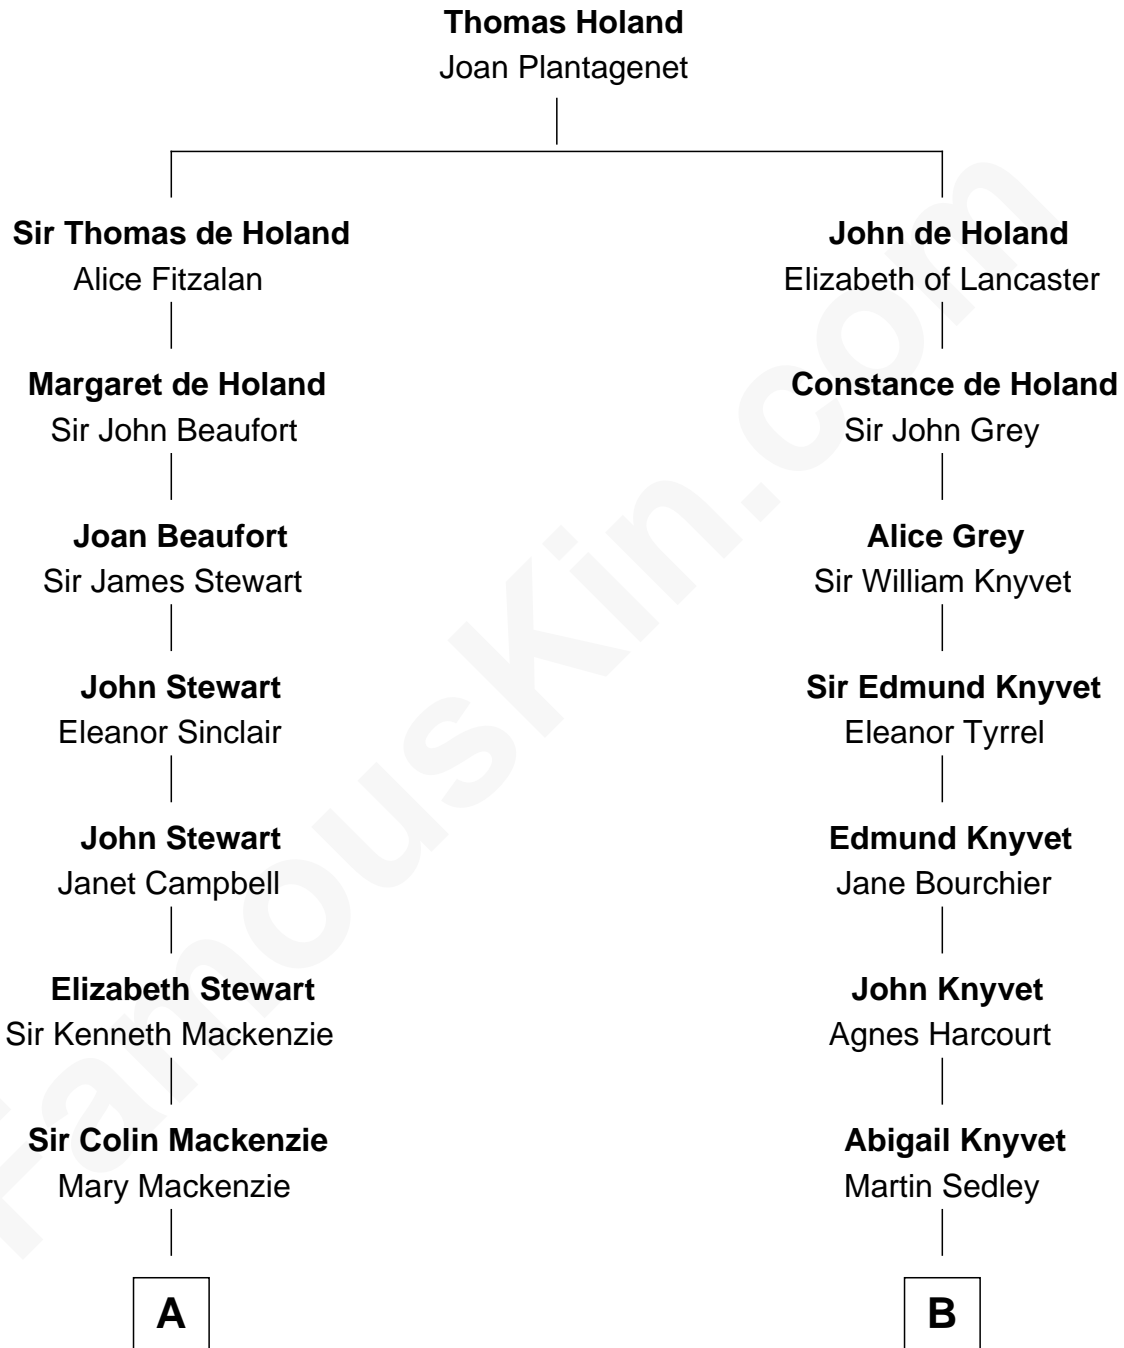

**FamousKin.com**  
**Relationship Chart of**  
**Theodore Roosevelt**  
*26th U.S. President*

16th cousin 3 times removed of

**Story Musgrave**  
*NASA Astronaut*

C

**Marguerite Gray**  
John Butler Swann

**Marguerite Swann**  
Percy Musgrave

**Story Musgrave**  
*NASA Astronaut*

FamousKin.com