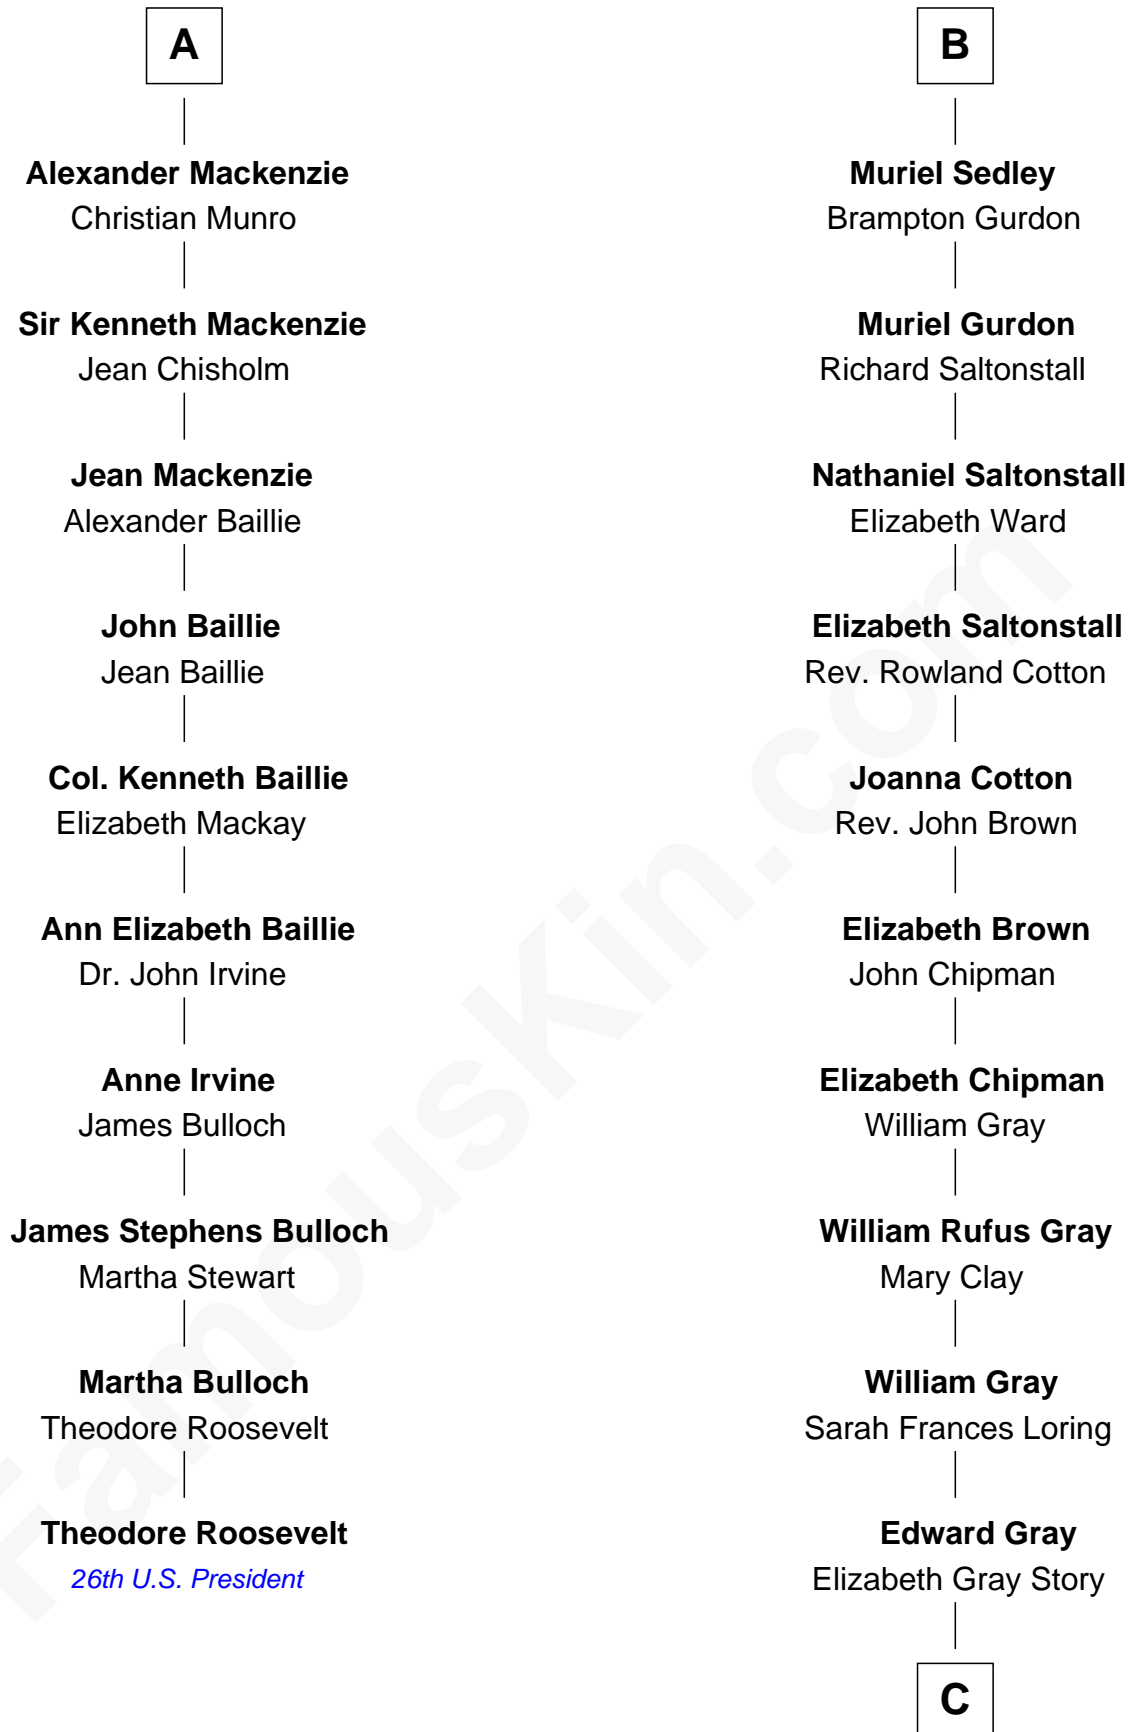

**FamousKin.com**  
**Relationship Chart of**  
**Theodore Roosevelt**  
*26th U.S. President*

16th cousin 3 times removed of

**Story Musgrave**  
*NASA Astronaut*

C

**Marguerite Gray**  
John Butler Swann

**Marguerite Swann**  
Percy Musgrave

**Story Musgrave**  
*NASA Astronaut*

FamousKin.com