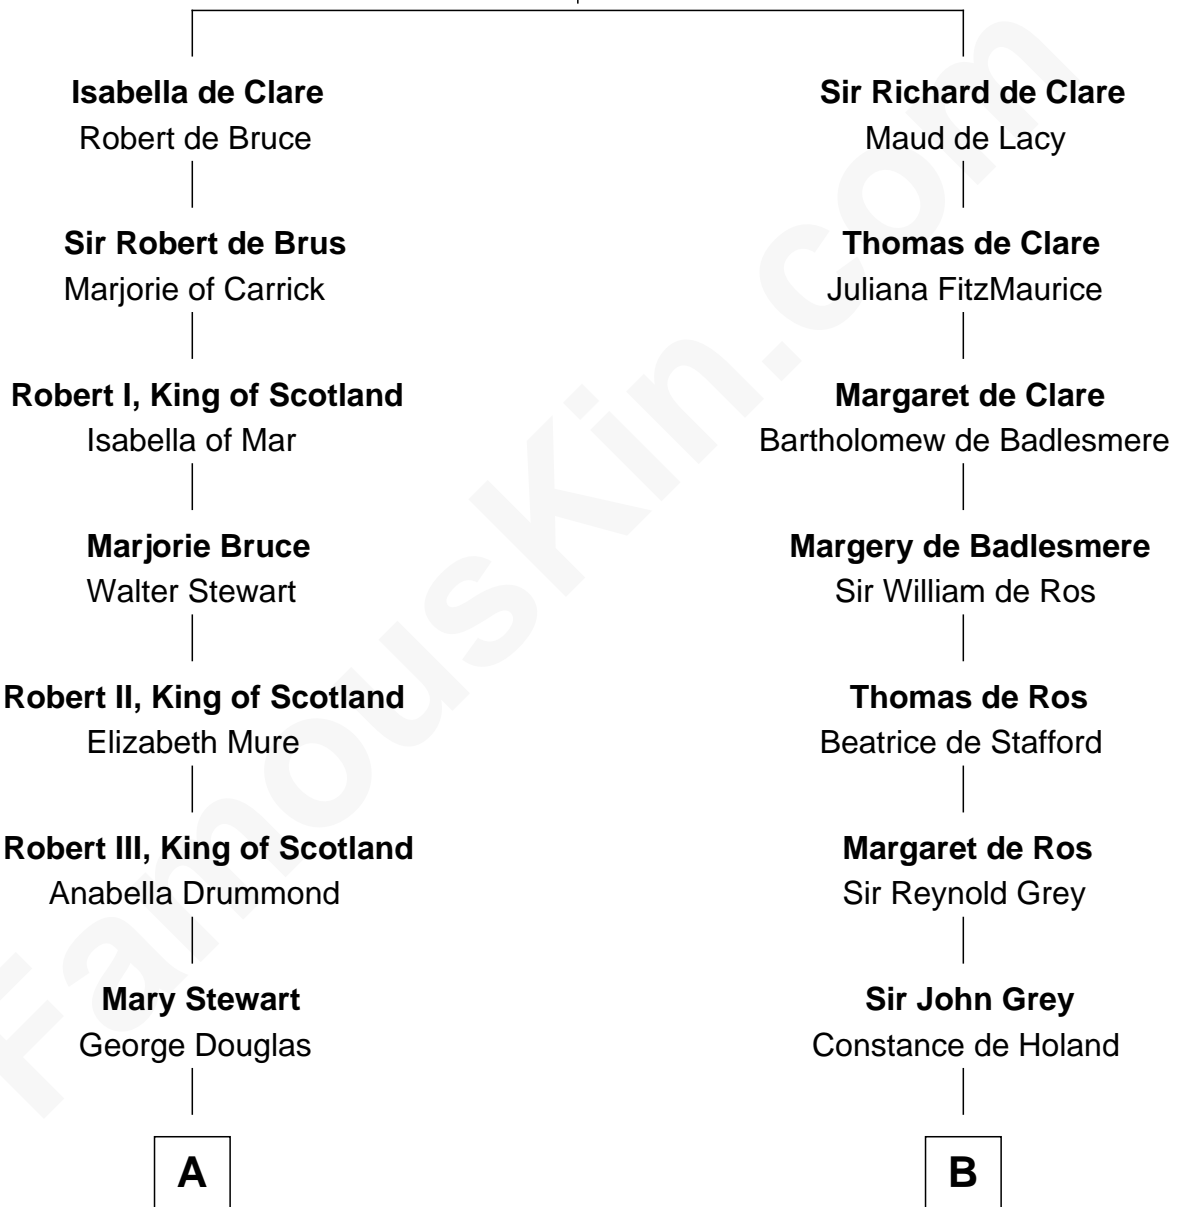

FamousKin.com Relationship Chart of

Theodore Roosevelt

26th U.S. President

20th cousin of

Horace Gray

U.S. Supreme Court Justice

Gilbert de Clare

Isabel Marshal

C

Anne Irvine
James Bulloch

James Stephens Bulloch
Martha Stewart

Martha Bulloch
Theodore Roosevelt

Theodore Roosevelt
26th U.S. President

D

Elizabeth Brown
John Chipman

Elizabeth Chipman
William Gray

Horace Gray
Harriet Upham

Horace Gray
U.S. Supreme Court Justice