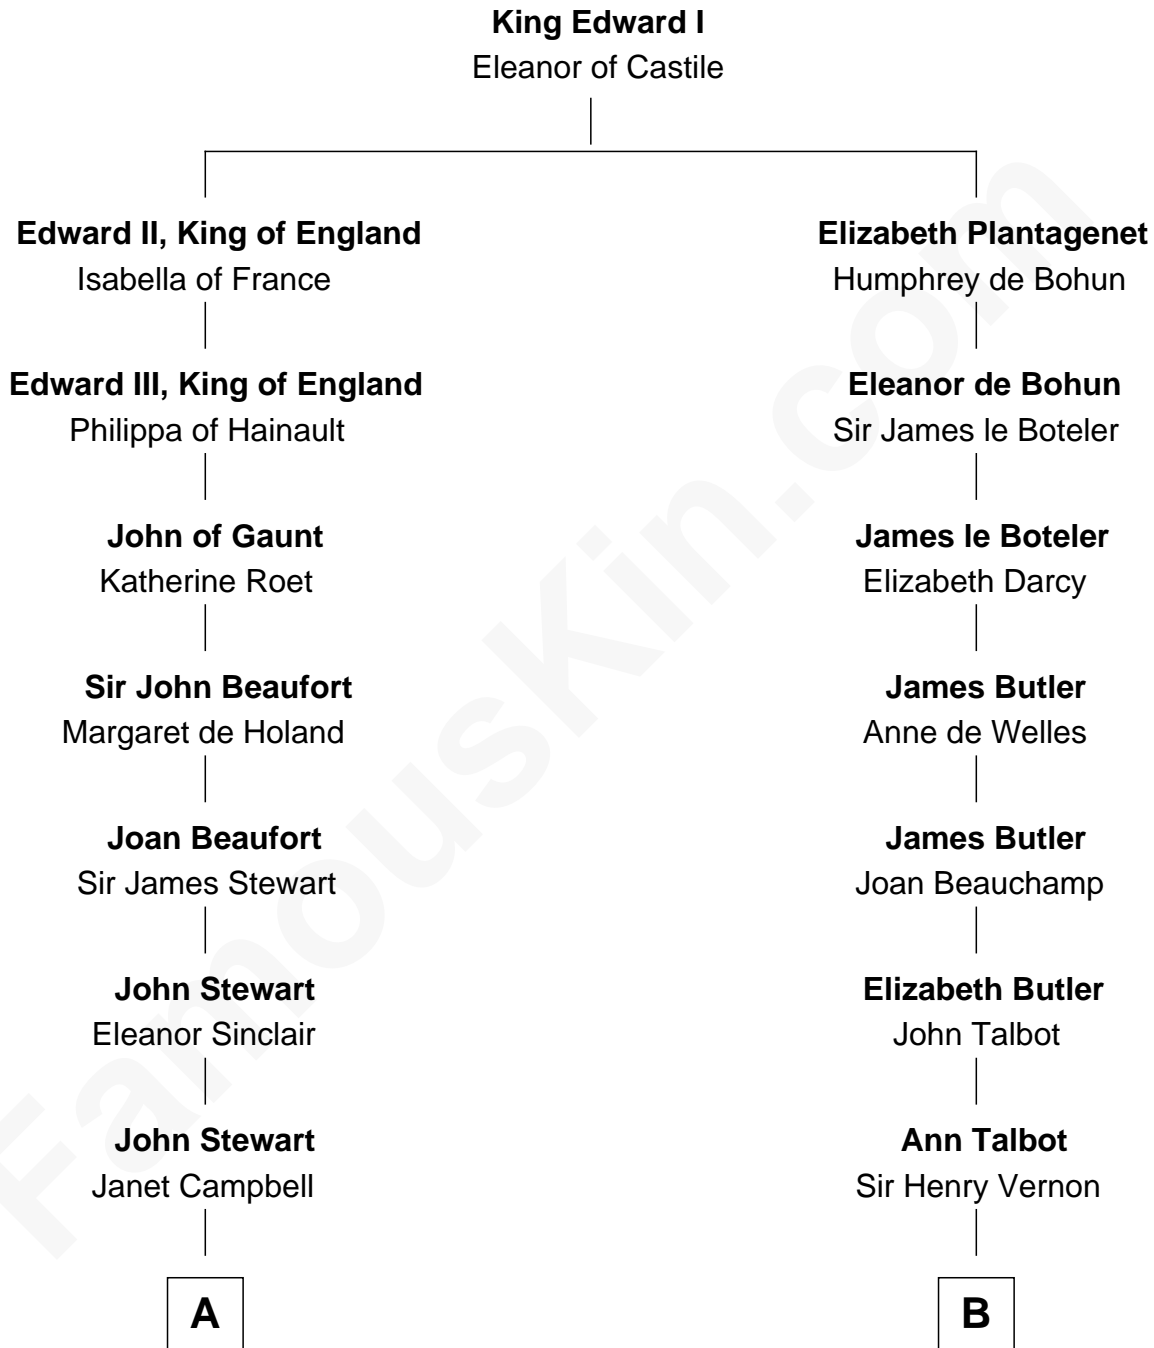

**FamousKin.com**  
**Relationship Chart of**  
**Theodore Roosevelt**  
*26th U.S. President*

18th cousin 3 times removed of

**Lizzie Borden**  
*Accused Murderess*

**C**

**Martha Bulloch**  
Theodore Roosevelt

**Theodore Roosevelt**  
*26th U.S. President*

**D**

**Susanna Tripp**  
John Vinnicum

**Sarah L. Vinnicum**  
Joseph Morse

**Anthony Morse**  
Rhoda Morrison

**Sarah Anthony Morse**  
Andrew Jackson Borden

**Lizzie Borden**  
*Accused Murderess*