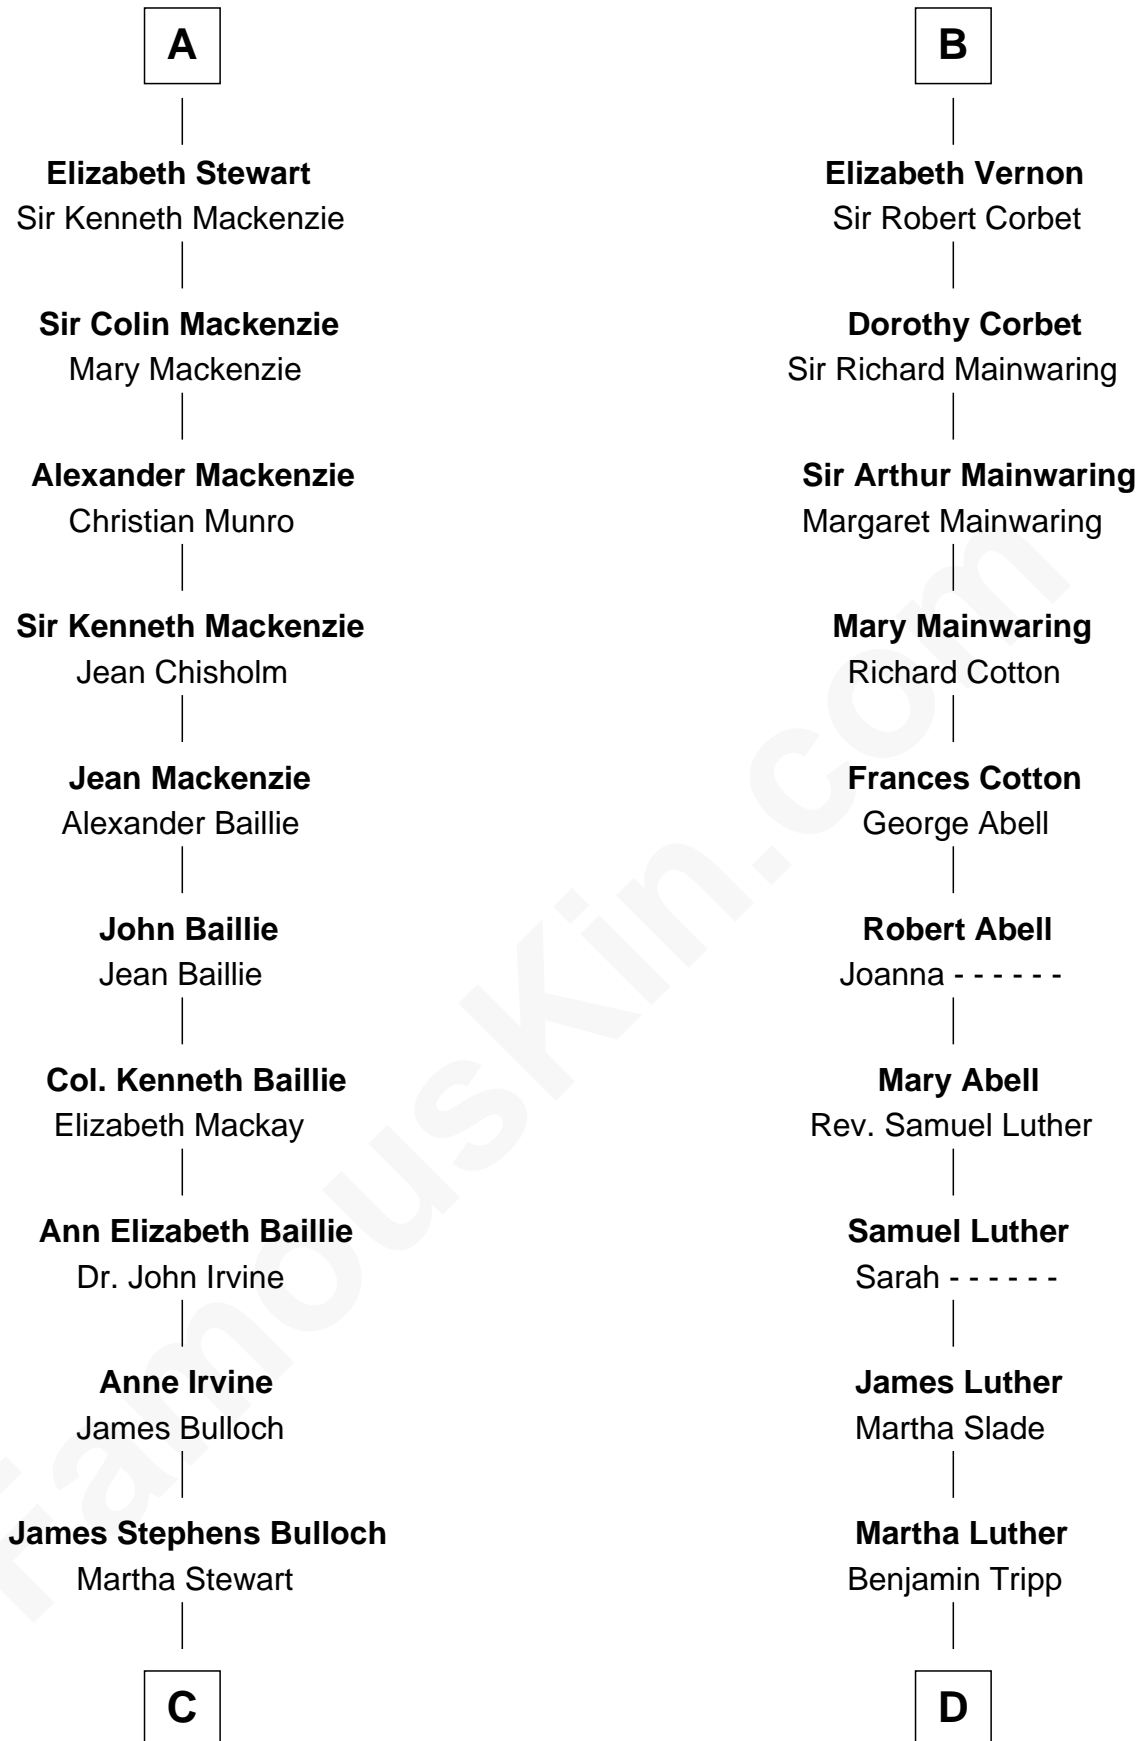

**FamousKin.com**  
**Relationship Chart of**  
**Theodore Roosevelt**  
*26th U.S. President*

18th cousin 3 times removed of

**Lizzie Borden**  
*Accused Murderess*

**C**

**Martha Bulloch**  
Theodore Roosevelt

**Theodore Roosevelt**  
*26th U.S. President*

**D**

**Susanna Tripp**  
John Vinnicum

**Sarah L. Vinnicum**  
Joseph Morse

**Anthony Morse**  
Rhoda Morrison

**Sarah Anthony Morse**  
Andrew Jackson Borden

**Lizzie Borden**  
*Accused Murderess*