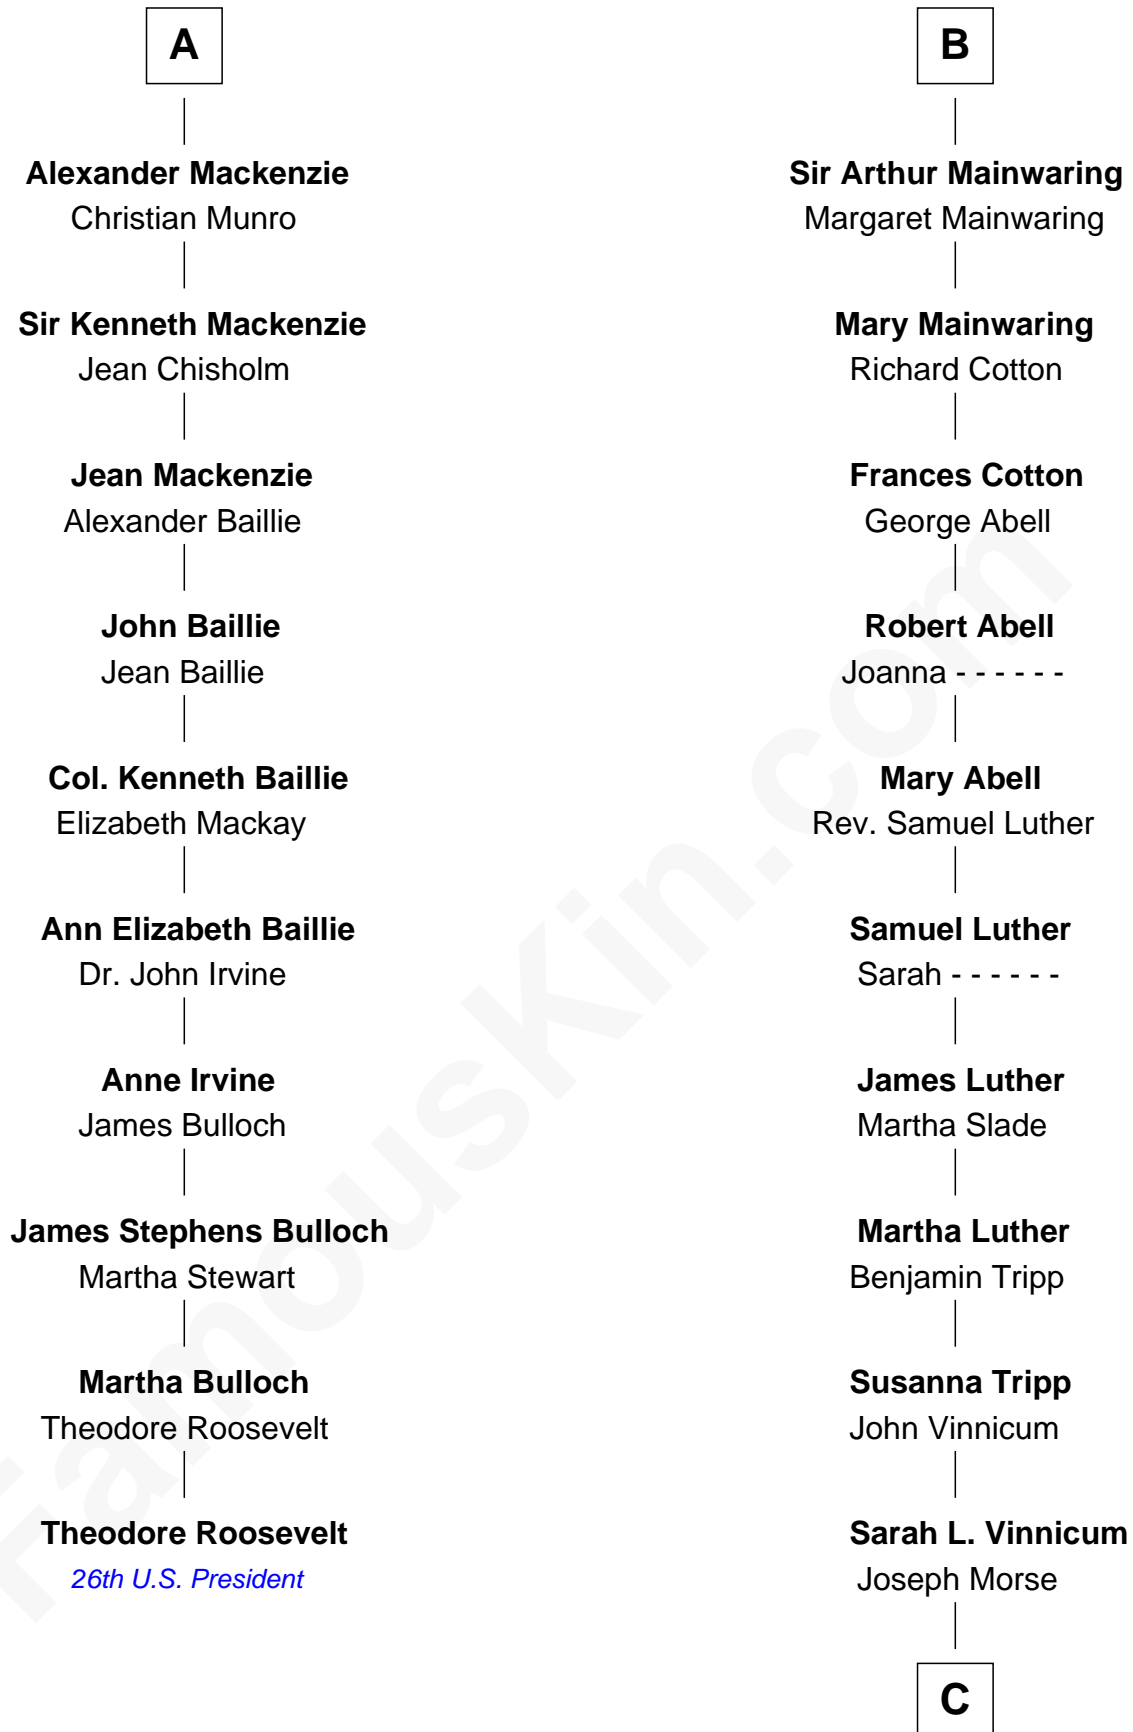

FamousKin.com
Relationship Chart of
Theodore Roosevelt
26th U.S. President

16th cousin 3 times removed of

Lizzie Borden
Accused Murderess

Richard Fitzalan
 Eleanor Plantagenet

Alice Fitzalan
 Sir Thomas de Holand

Elizabeth Butler
 John Talbot

John Stewart
 Janet Campbell

Ann Talbot
 Sir Henry Vernon

Elizabeth Stewart
 Sir Kenneth Mackenzie

Elizabeth Vernon
 Sir Robert Corbet

Sir Colin Mackenzie
 Mary Mackenzie

Dorothy Corbet
 Sir Richard Mainwaring

A

B

C

Anthony Morse

Rhoda Morrison

Sarah Anthony Morse

Andrew Jackson Borden

Lizzie Borden

Accused Murderess

FamousKin.com